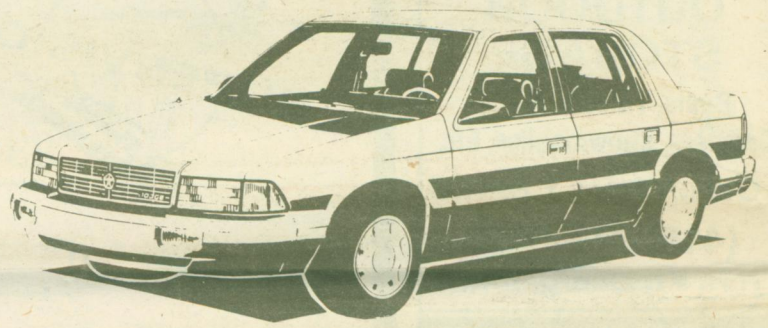

Bottom Line Prices

6.9%

or

\$ 1000

**Bottom
Line
Prices
Lower
Than Ever
Before**

CARAVAN

CASH BACK

**Shop in
Person
Only
No Phone
Quotes**

SHADOW

3.9%

or

\$ 1500

CASH BACK

SPIRIT

Special Finance Max 48 Months. Chrysler Credit O.A.C.

SAVE \$ SAVE \$ SAVE \$ SAVE \$ SAVE \$ SAVE \$ BOTTOM LINE RESALE CARS & TRUCKS

1991 Sundance 2 dr., Auto #9037
1991 Jeep YJ 4x4 Black #5158-2
1990 Eagle Talon 5 sp., Black #8793-1
1988 Dynasty 4 dr., V6, Air #9054
1989 Baretta V6, 5 sp., Black #8794-1

1987 Tempo All Wheel Drive #7190-1
1992 Dodge Stealth 5 sp., #8988-1
1990 Grand Caravan 7 pass., Air #9022
1988 BMW Convertable, Loaded #8792
1988 LeBaron GTS Auto, Air #7000