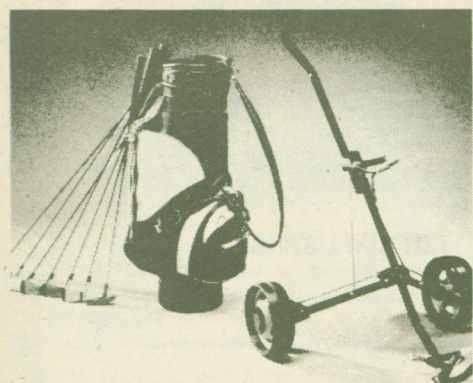

Zellers Your Store For A S • U • M • M • E • R CLEARANCE

SAVE UP TO 50%

Your Store's Final, End-Of-Season Clearance Brings You Super Savings On A Wide Range Of Patio Sets & Accessories, Resin Furniture, BBQ Accessories, Planters, Hoses And Sprinklers!

PLUS!

CHECK OUT OUR SUPER IN-STORE SPECIALS ON FLOOR-MODEL BBQ'S AND LAWNMOWERS!

SAVE 50%

ON ALL IN-STOCK GOLF BAGS, CARTS AND OPEN-STOCK CLUBS!

SAVE 50%

ON ALL IN-STOCK SKATEBOARDS, SPORT BALLS & ACCESSORIES!