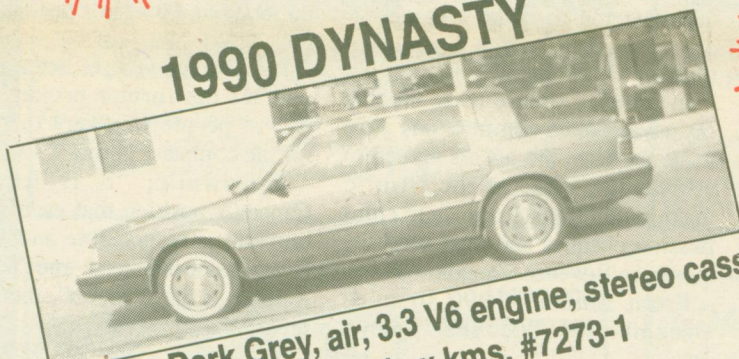

## 1992 STEALTH

Blue metallic, 5-speed transmission, tilt, cruise, air, rear spoiler, only 13,000 km. #8988-1

## 1990 DYNASTY

Finished in Dark Grey, air, 3.3 V6 engine, stereo cassette, power locks, low kms. #7273-1