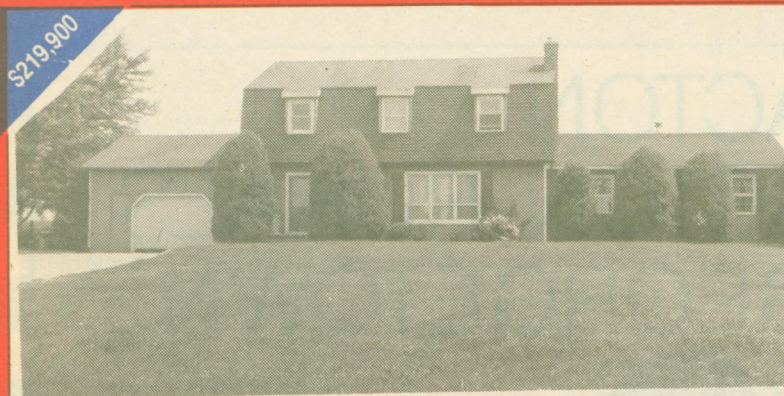

THREE GREAT REASONS TO CALL TODAY:

\$229,900

Gorgeous 1 acre property close to Erin. Worth a look just for the property. A 3 bedroom backsplit with an insulated oversized 2 car garage. Nicely furnished rec room with a woodstove & bar. Formal dining room plus an eat-in-kitchen. Worth a look. Call **DONNA RAE**, Sales Rep.

RM094-92

**COUNTRY • BALLINAFAD
1 ACRE • LARGE LARGE
HOME**

Huge main floor family room. You owe it to yourself just to look this time. \$219,900. **Donna Rae*** RM254-91

APPROX. 4000 SQ. FT.

Victorian restored home. New plumbing, new dining, new pine kitchen. Excellent colour choices throughout. Games (TV) room, family room living room, large dining room, breakfast nook with woodstove, 5 bedrooms, 3 bathrooms. Maids' stairs and lots more. Call **DONNA RAE**, Sales Rep. 877-5211, Res. 873-1058. RM190-91