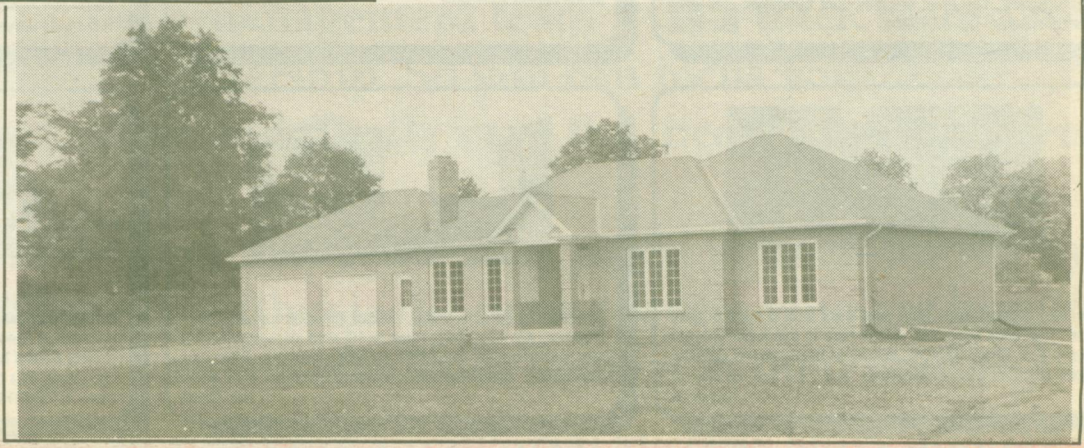

ANOTHER PROJECT BY

RICCIUTO CUSTOM HOMES

SOUTH WINDS ESTATES

- ALL CLAY BRICK HOMES
- MINIMUM ONE ACRE LOTS
- MINUTES FROM GEORGETOWN

SALES OFFICE OPEN SUNDAY 2 - 5 PM

ONLY 9 LOTS LEFT

1-2 acres ready to build

PRICED FROM ONLY \$114,900 TO \$119,999

FOR DETAILS
CALL
PETER OR YVONNE
HRKAC
EXCLUSIVE
SALES REPS
877-5211 OR 874-3051

RE/MAX SUBURBAN (91) INC.

360 Guelph Street
Georgetown, Ontario L7G 4B5
bus: (416) 877-5211
toronto line: 874-3051
erin line: 833-7117