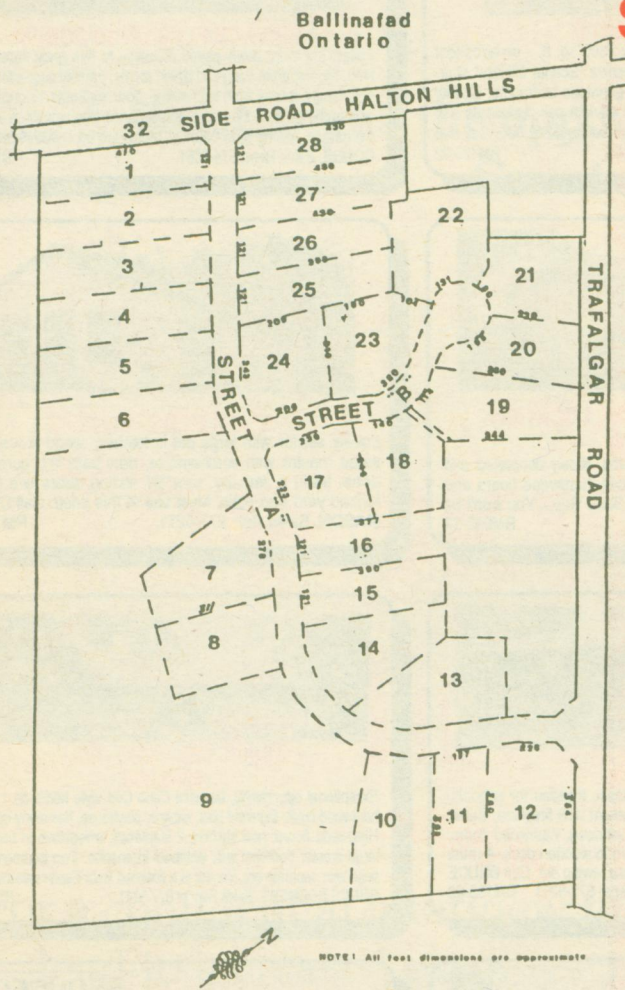

PRICED FROM ONLY \$114,900 TO \$119,999

FOR DETAILS
CALL
PETER OR YVONNE
HRKAC
EXCLUSIVE
SALES REPS
877-5211 OR 874-3051

RE/MAX SUBURBAN (91) INC.

360 Guelph Street
Georgetown, Ontario L7G 4B5
bus: (416) 877-5211
toronto line: 874-3051
erin line: 833-7117