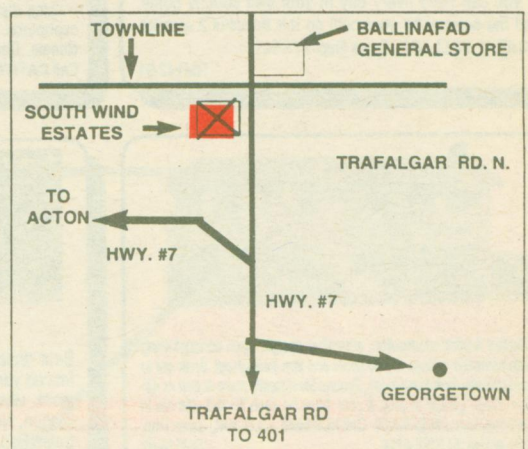

RE/MAX SUBURBAN (91) INC.

360 Guelph Street
Georgetown, Ontario L7G 4B5
bus: (416) 877-5211
toronto line: 874-3051
erin line: 833-7117