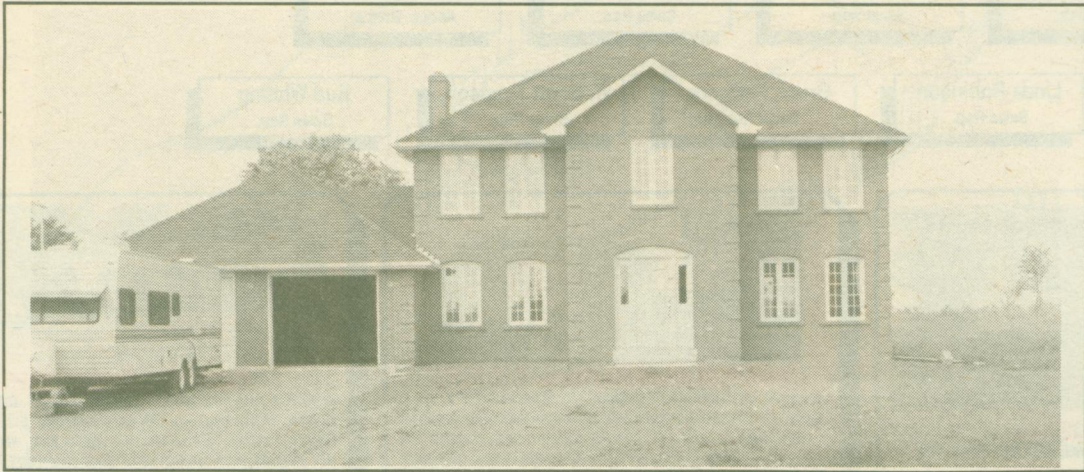

ANOTHER PROJECT BY

RICCIUTO CUSTOM HOMES

SOUTH WINDS ESTATES

- ALL CLAY BRICK HOMES
- MINIMUM ONE ACRE LOTS
- MINUTES FROM GEORGETOWN

SALES OFFICE OPEN SUNDAY 2 - 5 PM

ONLY 9 LOTS LEFT

1-2 acres ready to build

PRICED FROM ONLY \$114,900 TO \$119,999

FOR DETAILS
CALL
PETER OR YVONNE
HRKAC
EXCLUSIVE
SALES REPS
877-5211 OR 874-3051

RE/MAX SUBURBAN (91) INC.

360 Guelph Street
Georgetown, Ontario L7G 4B5
bus: (416) 877-5211
toronto line: 874-3051
erin line: 833-7117