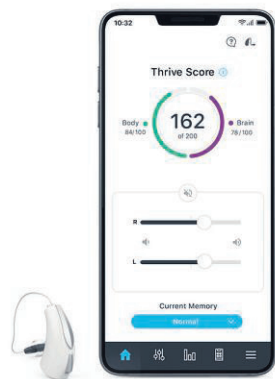

HALTON AUDIOMETRIC CENTRE

HEARING AIDS & AUDIOMETRY

Call now for a preview of the next generation of hearing aid technology!

Georgetown's trusted choice for hearing care

905.877.8828

360 Guelph St., Unit 44
Georgetown
(In the Knolcrest Centre)
haltonaudiometric.ca

SOURCE FLOORING

IN STOCK!

CLICK LUXURY VINYL PLANKS

$189 FROM PER SQ. FT. REG 3.99

IN STOCK!

HOT NEW PRODUCT!

PAD ATTACHED CLICK LUXURY VINYL 7MM THICK

$299 FROM PER SQ. FT. REG 6.99

IN STOCK!

13" X 13" PORCELAIN TILES

99¢ FROM PER SQ. FT. REG 2.99

IN STOCK!

7" WIDE EUROPEAN AC5 COMMERCIAL GRADE LAMINATE

$199 FROM PER SQ. FT. REG 5.99

IN STOCK!

HOT DEAL!

3" X 6" WHITE GLOSS SUBWAY TILES

$199 FROM PER SQ. FT. REG 5.99

IN STOCK!

1/2" THICK ENGINEERED HICKORY HARDWOOD

$399 FROM PER SQ. FT. REG 7.99

$099 PER LIN. FT. REG 3.29
3/7" WIDE COLONIAL

$199 PER LIN. FT. REG 3.29
5.5" WIDE STEP BASE

$259 PER LIN. FT. REG 3.99
6" WIDE SQUARE

NO TAX!

AREA RUGS

8' X 11' STARTING FROM

$199

NOT EXACTLY AS SHOWN