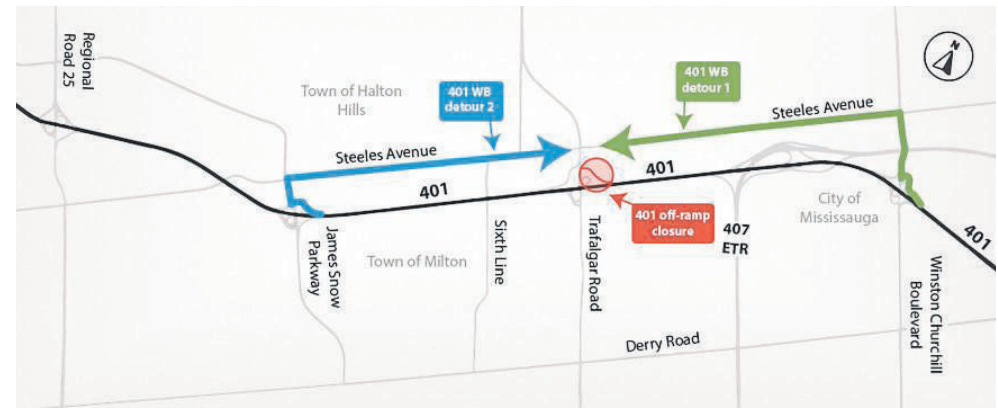

## NEWS

Halton Region photo

The westbound exit of Hwy. 401 at Trafalgar Road will be closed for the remainder of July.

The closure will remain in effect until July 31 for

work on a new exit to accommodate the widening of the highway. Westbound traffic that would usually exit at Trafalgar should exit at Winston Churchill Boulevard, follow it north to Steeles Avenue and proceed west on Steeles.

If the Winston Churchill exit is missed, vehicles can exit at James Snow Parkway, follow it north to Steeles and then travel east on Steeles.

The eastbound exit from the 401 to Trafalgar will not be affected.