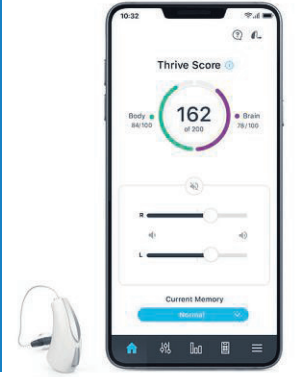

**LEATHERTOWN
LUMBER INC.**
APRIL 2021

Quantities are limited. While supplies last.

$9.99 Deck Scrub Brush Perfect for outdoor cleaning of decks, patios and driveways. 4494530 Was $14.99	$4.99 36-In. Pick Up/Reach Tool Safely picks up things you can't reach or don't want to handle. 8879942 Was $9.99	$14.99 3.78-L. Multi-Surface Waterproofer Prevents water damage and waterproofs wood, concrete, and brick. Allows wood to gray naturally. Clear color. Low VOC Compliant. 6897243 Was $18.99
$4.99 12-Pk. Microfiber Cloths Highly absorbent and awesome as a cleaning tool, useful for picking up spills or drying wet surfaces. Reusable and machine washable. 9318957 Was $10.99	$14.99	$14.99 24-In. Indoor/Outdoor Push Broom Soft & stiff fibers for sweeping dirt & debris as well as patios, driveways etc. 54" handle with threaded metal tip. 5213574 Was $29.99

Leathertown LUMBER
Your trusted building & hardware supply partner

castle building centres
www.leathertownlumber.ca

264 Main St. North Acton, Ontario L7J 1W9
Ph: 519-853-1970 • Fax: 519-853-2542

MON-FRI 8AM TO 5PM
SAT 8AM TO 4PM
CLOSED SUNDAYS

HEARING AIDS that connect you and your loved ones, no matter where you are!