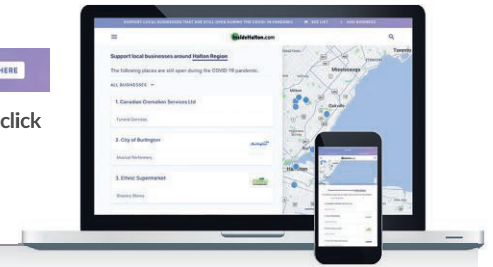

Signing up is easy and free.

Our business directory can be accessed from anyone of our 25 Community sites in Ontario. Visit metroland.com to find the community site in your area.

1. 1 Local businesses open in your community. [CLICK HERE](#)
2. 2 + ADD BUSINESS Click the "Add Business" link
3. 3 Submit Complete and submit the form

www.metroland.com

Local businesses open in your community. [CLICK HERE](#)

Visit our community website in your area and click on the banner at the bottom of the page.

Our business directory can be accessed from anyone of our 25 Community sites in Ontario. Visit metroland.com to find the community site in your area.

www.metroland.com