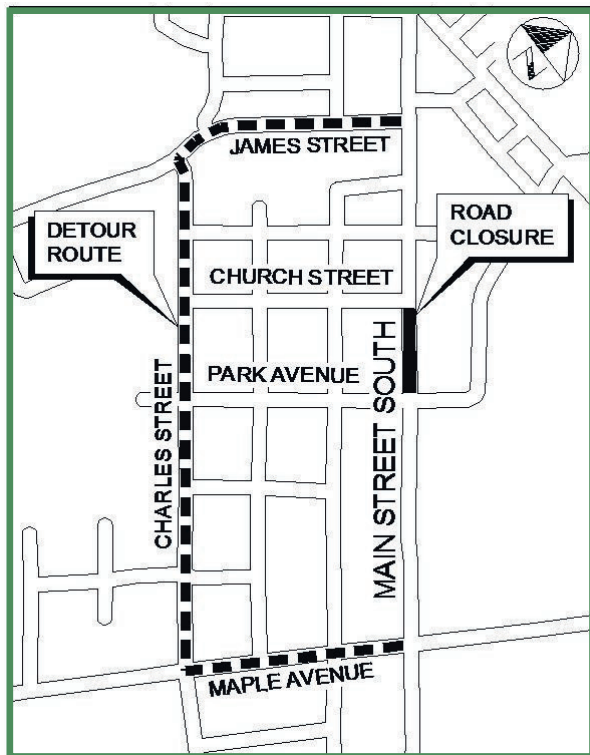

halton.ca 311

NOTICE OF ROAD CLOSURE

Transfer of Wastewater Services from Rear Lot Easement to Main Street South and Park Avenue, Town of Halton Hills (Georgetown)

A temporary road closure is scheduled to take place on Main Street South from Park Avenue to Church Street starting Monday, September 24, 2018 at 7 a.m. to Monday, October 15, 2018 at 6 a.m.