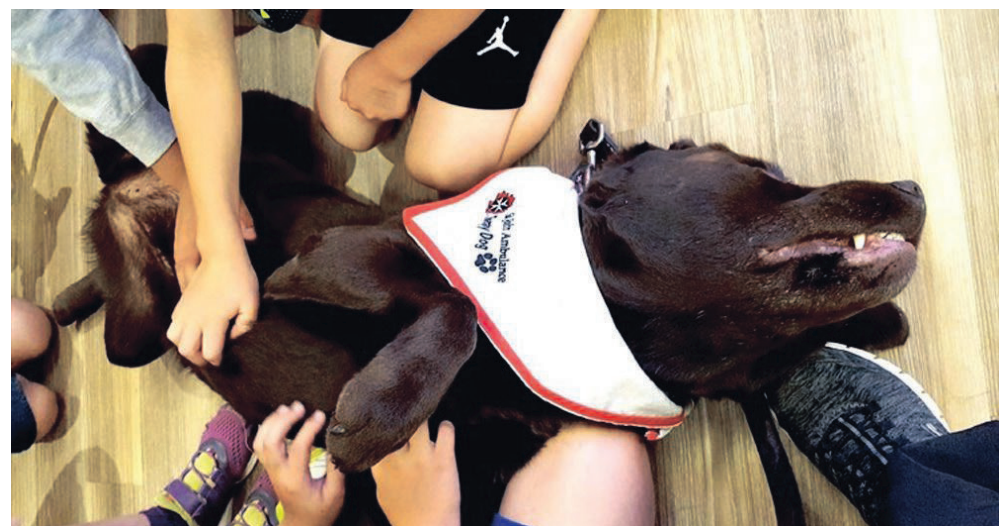

2018 Halton Hills READERS' CHOICE

GEORGETOWN DAYCARE CENTRE AND NURSERY SCHOOL INC
Enriching the lives of Children Since 1985.

Transportation To/From Local Schools

Infant Care
 A loving and calm environment for newborns to 18 months.

BACK TO SCHOOL

Christine Lacombe

Libby the chocolate lab is a St. John's ambulance therapy dog that visits schools throughout the year to help children cope with daily stress.

Meet the therapy dogs helping kids cope with the stress of going back to school

ALEXANDRA HECK
 aheck@metroland.com

Maybe it's the way her tail thumps against objects when she wags it, or her cold wet nose, or maybe the eyes that just beg to keep petting.

Whatever it may be, children are enamoured with Libby, the 10-year-old chocolate lab when she walks into a school.