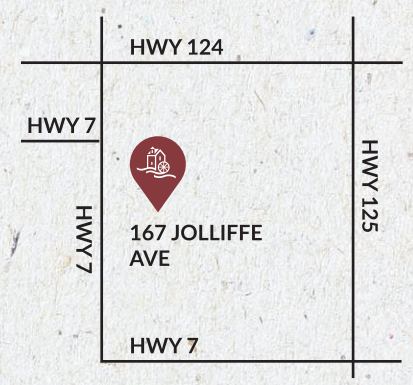

ROCKWELL  
ESTATE RESIDENCES

10  
MINS

.....  
East of Guelph

10  
MINS

.....  
West of Acton &  
Acton GO Station

20  
MINS

.....  
West of Georgetown

ARTIST CONCEPT

# SNEAK PEAK THIS SATURDAY ONLY 1-4PM

AT OUR NEW SALES OFFICE IN ROCKWOOD

QUALITY CRAFTED ENCLAVE OF FREEHOLD TOWNHOMES, 36' & 40' SINGLES IN ROCKWOOD

REGISTER TODAY AT  
**ROCKWELLESTATES.CA**

FOR A PREVIEW PURCHASING OPPORTUNITY

BUNGALOWS STARTING FROM **\$699,990\***

PRESENTATION CENTRE:  
167 JOLLIFFE AVE. UNIT 2  
**905-760-0590**

\* Prices subject to change. E. & O.E.