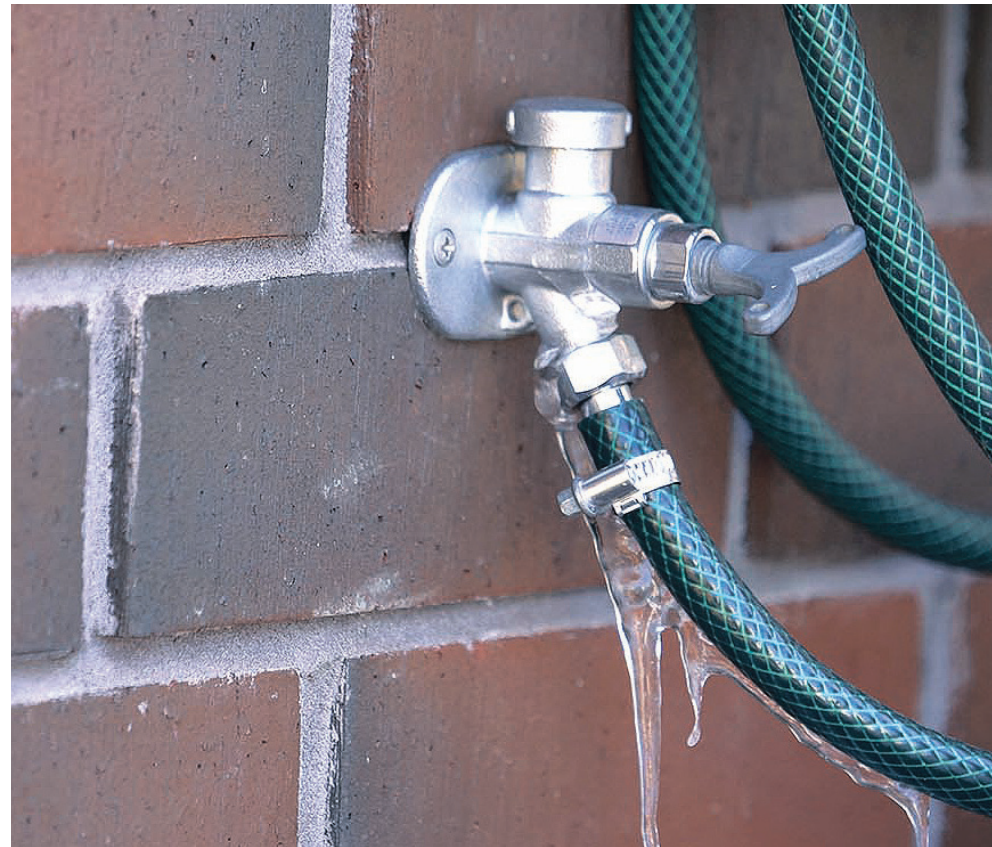

SHOWROOM HOURS:
Mon-Fri 9:00 am – 5:00 pm
Sat 10:00 am – 3:00 pm

BROCKWINDOWS.COM

AS SEEN ON PROPERTY BROTHERS

DON'T FORGET YOUR PIPES: One potential plumbing issue that most Canadians don't think about is the possibility of the pipes freezing during the winter. Once the temperature outside goes below zero, be aware that the pipes could freeze. This could happen for a number of different reasons, however, it commonly occurs when the heat is turned down when a homeowner is away for winter trips, or when someone neglects to shut off the water leading to external faucets.