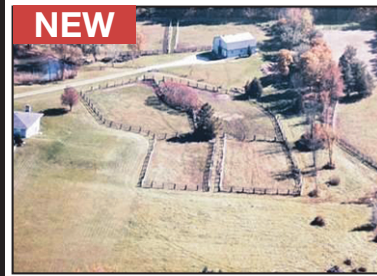

PICTURE PERFECT HORSE FARM!

SPRAWLING
BUNGALOW ON 9.91
ACRES

Fabulous 5-stall barn, 7 paddocks and a sand ring too! The spacious bungalow has huge principal rooms w/ gorgeous country views from every window. Beautiful living room features a lovely fireplace with an efficient wood-burning insert and so does the enormous rec room on the walkout lower level! Calling all horse lovers!!! Minutes to Milton & Acton! $949,000.