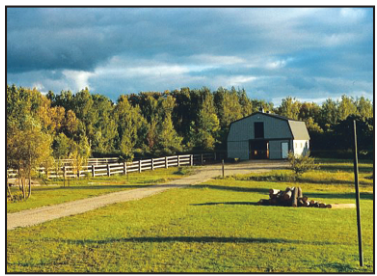

PICTURE PERFECT HORSE FARM!

SPRAWLING
BUNGALOW ON 9.91
ACRES

Fabulous 5-stall barn, 7 paddocks and a sand ring too! The spacious bungalow has huge principal rooms w/ gorgeous country views from every window. Beautiful living room features a lovely fireplace with an efficient wood-burning insert and so does the enormous rec room on the walkout lower level! Calling all horse lovers!!! Minutes to Milton & Acton! $949,000.