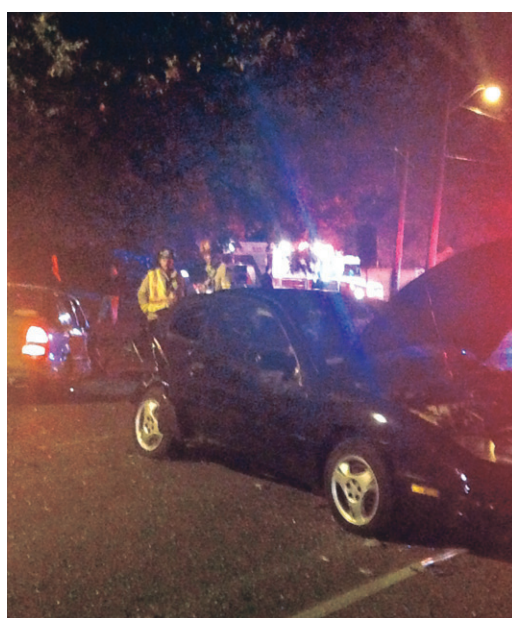

## Impaired charge laid

A 22-year-old Welland man is facing charges following a collision early Saturday morning on Delrex Blvd. in which two parked cars were struck. Halton Police responded to the call at around 2 a.m. and found that a car had left the road, mounted the curb and struck two parked vehicles. Halton EMS and the Halton Hills Fire Department also responded. According to the Fire Dept., a car had left the road, mounted the curb and struck two parked cars. One car was struck parked in a driveway and then the second car was struck in the rear and sent about 30 feet down the road. The car that caused the accident also ended up about 30 feet down the road. Fire crews cut the battery cables to the two vehicles and put down absorbant for the leaking fluids. The driver suffered minor injuries and was transported to Georgetown Hospital. Charged with impaired driving and having 80 mg of alcohol in 100 ml of blood is Tyler Kucherway.

## Project Safe Start begins Sept. 1

With kids heading back to class, Halton Regional Police Service will be kicking off its annual traffic safety initiative— Project Safe Start on Monday Sept. 1.

This is the eighth year Halton Police have conducted the campaign which focuses on education, awareness and high visibility enforcement of traffic laws in and around school zones. The campaign is run in conjunction with the first two weeks Halton children return to school and runs until Sept. 13.

Officers will be cracking down on speeders, aggressive drivers, those who use hand held devices while driving, and people who aren't wearing their seatbelts.

Halton residents have ranked traffic as their #1 policing priority in previous surveys. Halton Police recognize their concern and takes part in various campaigns throughout the year to educate the drivers and enforce the Highway Traffic Act and other traffic related legislation.