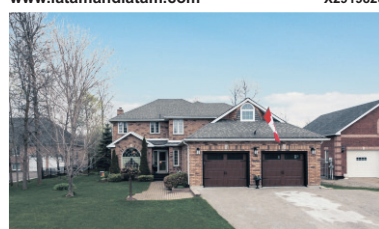

INNISFUL EXECUTIVE STEPS TO LAKE SIMCOE
$569,000
14-205
N2924460
www.RichardsonTownandCountry.ca