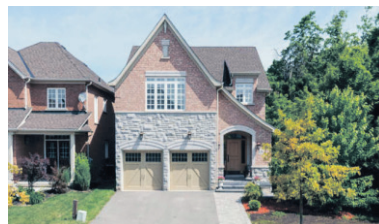

www.jackieeagles.ca 14-244 W2949020

BEAUTIFUL ERIN BUNGALOW ON LARGE LOT
\$679,900

www.tinasadler.com 14-237 X2943523

Get a **clear** advantage
when buying or
selling your home

OVERSIZED PREMIUM PIE SHAPED YARD
\$494,900

www.haltonhomes.com 14-246 W2950516

BUNGALOW WITH SECOND KITCHEN
\$369,900

www.PresswoodTeam.com 14-247 W2951618

BEAUTIFULLY UPGRADED DOUBLE OAK HOME
\$778,900

www.haltonhomes.com 14-232 W2938486

STUNNING, CONTEMPORARY 4 BEDROOM BUNGALOW
\$1,350,000