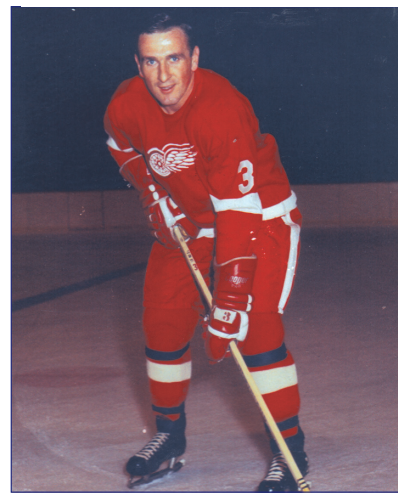

Poul Peter Popiel
Athlete/ Category - Hockey

TICKETS
$40
EACH

Tickets for the Gala ceremony can be reserved through
Glenda Nixdorf at 905-873-1360 or info.hhsm@bell.net