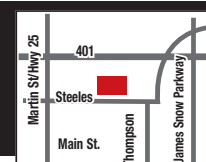

THIS IS MY NISSAN...

Innovation that excites

2013 NISSAN ROGUE S FWD

- Available All Wheel Drive
- The only CUV with Available Around View® Monitor CVT automatic transmission, Bluetooth, Rear Sonar Sensors, iPod Connector, A/C, Pwr Windows & Locks, Heated Mirrors, etc;

~~$23,978~~
5,000 DISCOUNT
$18,978*

$1,750 FREIGHT
$20,858* PLUS HST
OR 0% FOR 84 MONTHS

2012 NEW & DEMO'S

2012 NISSAN PATHFINDER LE

14,000 KMS

$35,995 PLUS HST & LIC

2012 NISSAN SENTRA SR

9,000 KMS

$15,995 PLUS HST & LIC

2012 NISSAN SENTRA 2.0

10,000 KMS

$14,995 PLUS HST & LIC

2012 NISSAN MURANO LE

PLATINUM EDITION

NEW

$39,995 PLUS HST & LIC. FREIGHT INCLUDED

2012 NISSAN MURANO LE

PLATINUM

NEW

$39,995 PLUS HST & LIC. FREIGHT INCLUDED

2012 NISSAN ALTIMA COUPE

NEW

$25,695 PLUS HST & LIC. FREIGHT INCLUDED

2012 NISSAN SENTRA 2.0 S LUXURY

NEW

$18,995 PLUS HST & LIC. FREIGHT INCLUDED

2012 NISSAN 1.6 SL VERSA

NEW

$15,995 PLUS HST & LIC. FREIGHT INCLUDED

2012 NISSAN SENTRA 2.0

NEW

$15,495 PLUS HST & LIC. FREIGHT INCLUDED

Milton
NISSAN

585 STEELES AVENUE, MILTON
www.miltonnissan.ca
905.878.4137

SALES DEPT. HOURS:

Monday - Thursday 9:00 - 9:00
Friday 9:00 - 6:00
Saturday 9:00 - 5:00