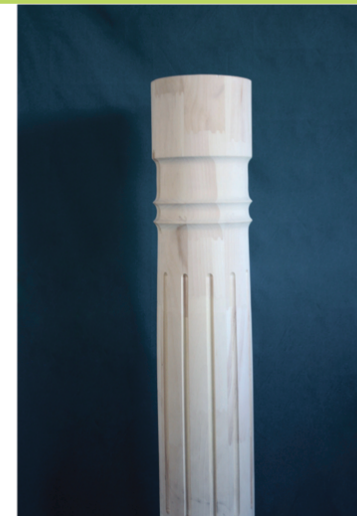

Photo by Jon Borgstrom

MISKAS
WOOD PRODUCTS INC.

46 ARMSTRONG AVE., GEORGETOWN
www.MiskasWoodProducts.com

FREE DELIVERY IN GEORGETOWN

Your Local Trim & Moulding Manufacturer

Door Trim
Baseboards
Chair Rail
Interior Pillars