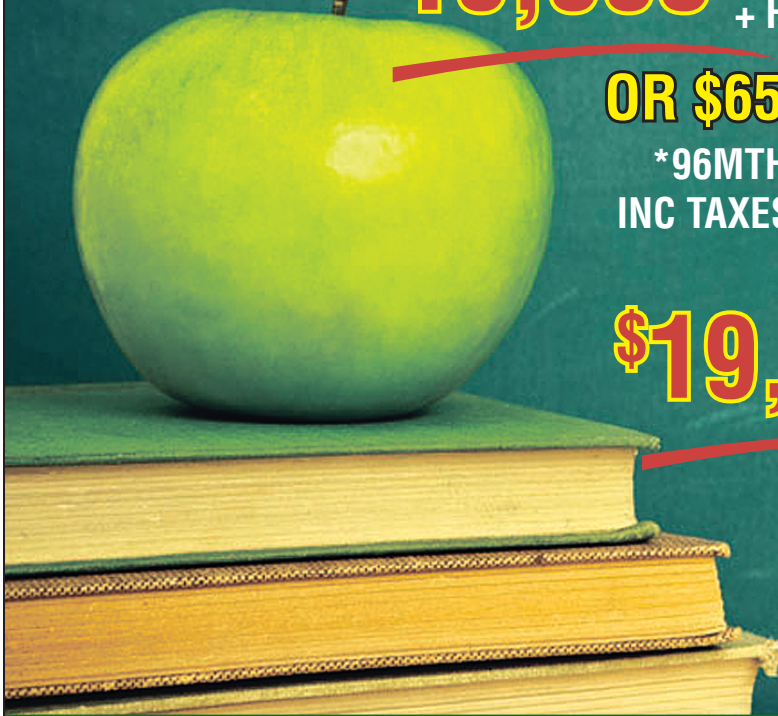

336 Guelph Street, Georgetown

905-877-0149

georgetownchrysler.ca

LIVE LOCAL... SHOP LOCAL!!!

WE ARE ALL PROUD HALTON HILLS RESIDENTS