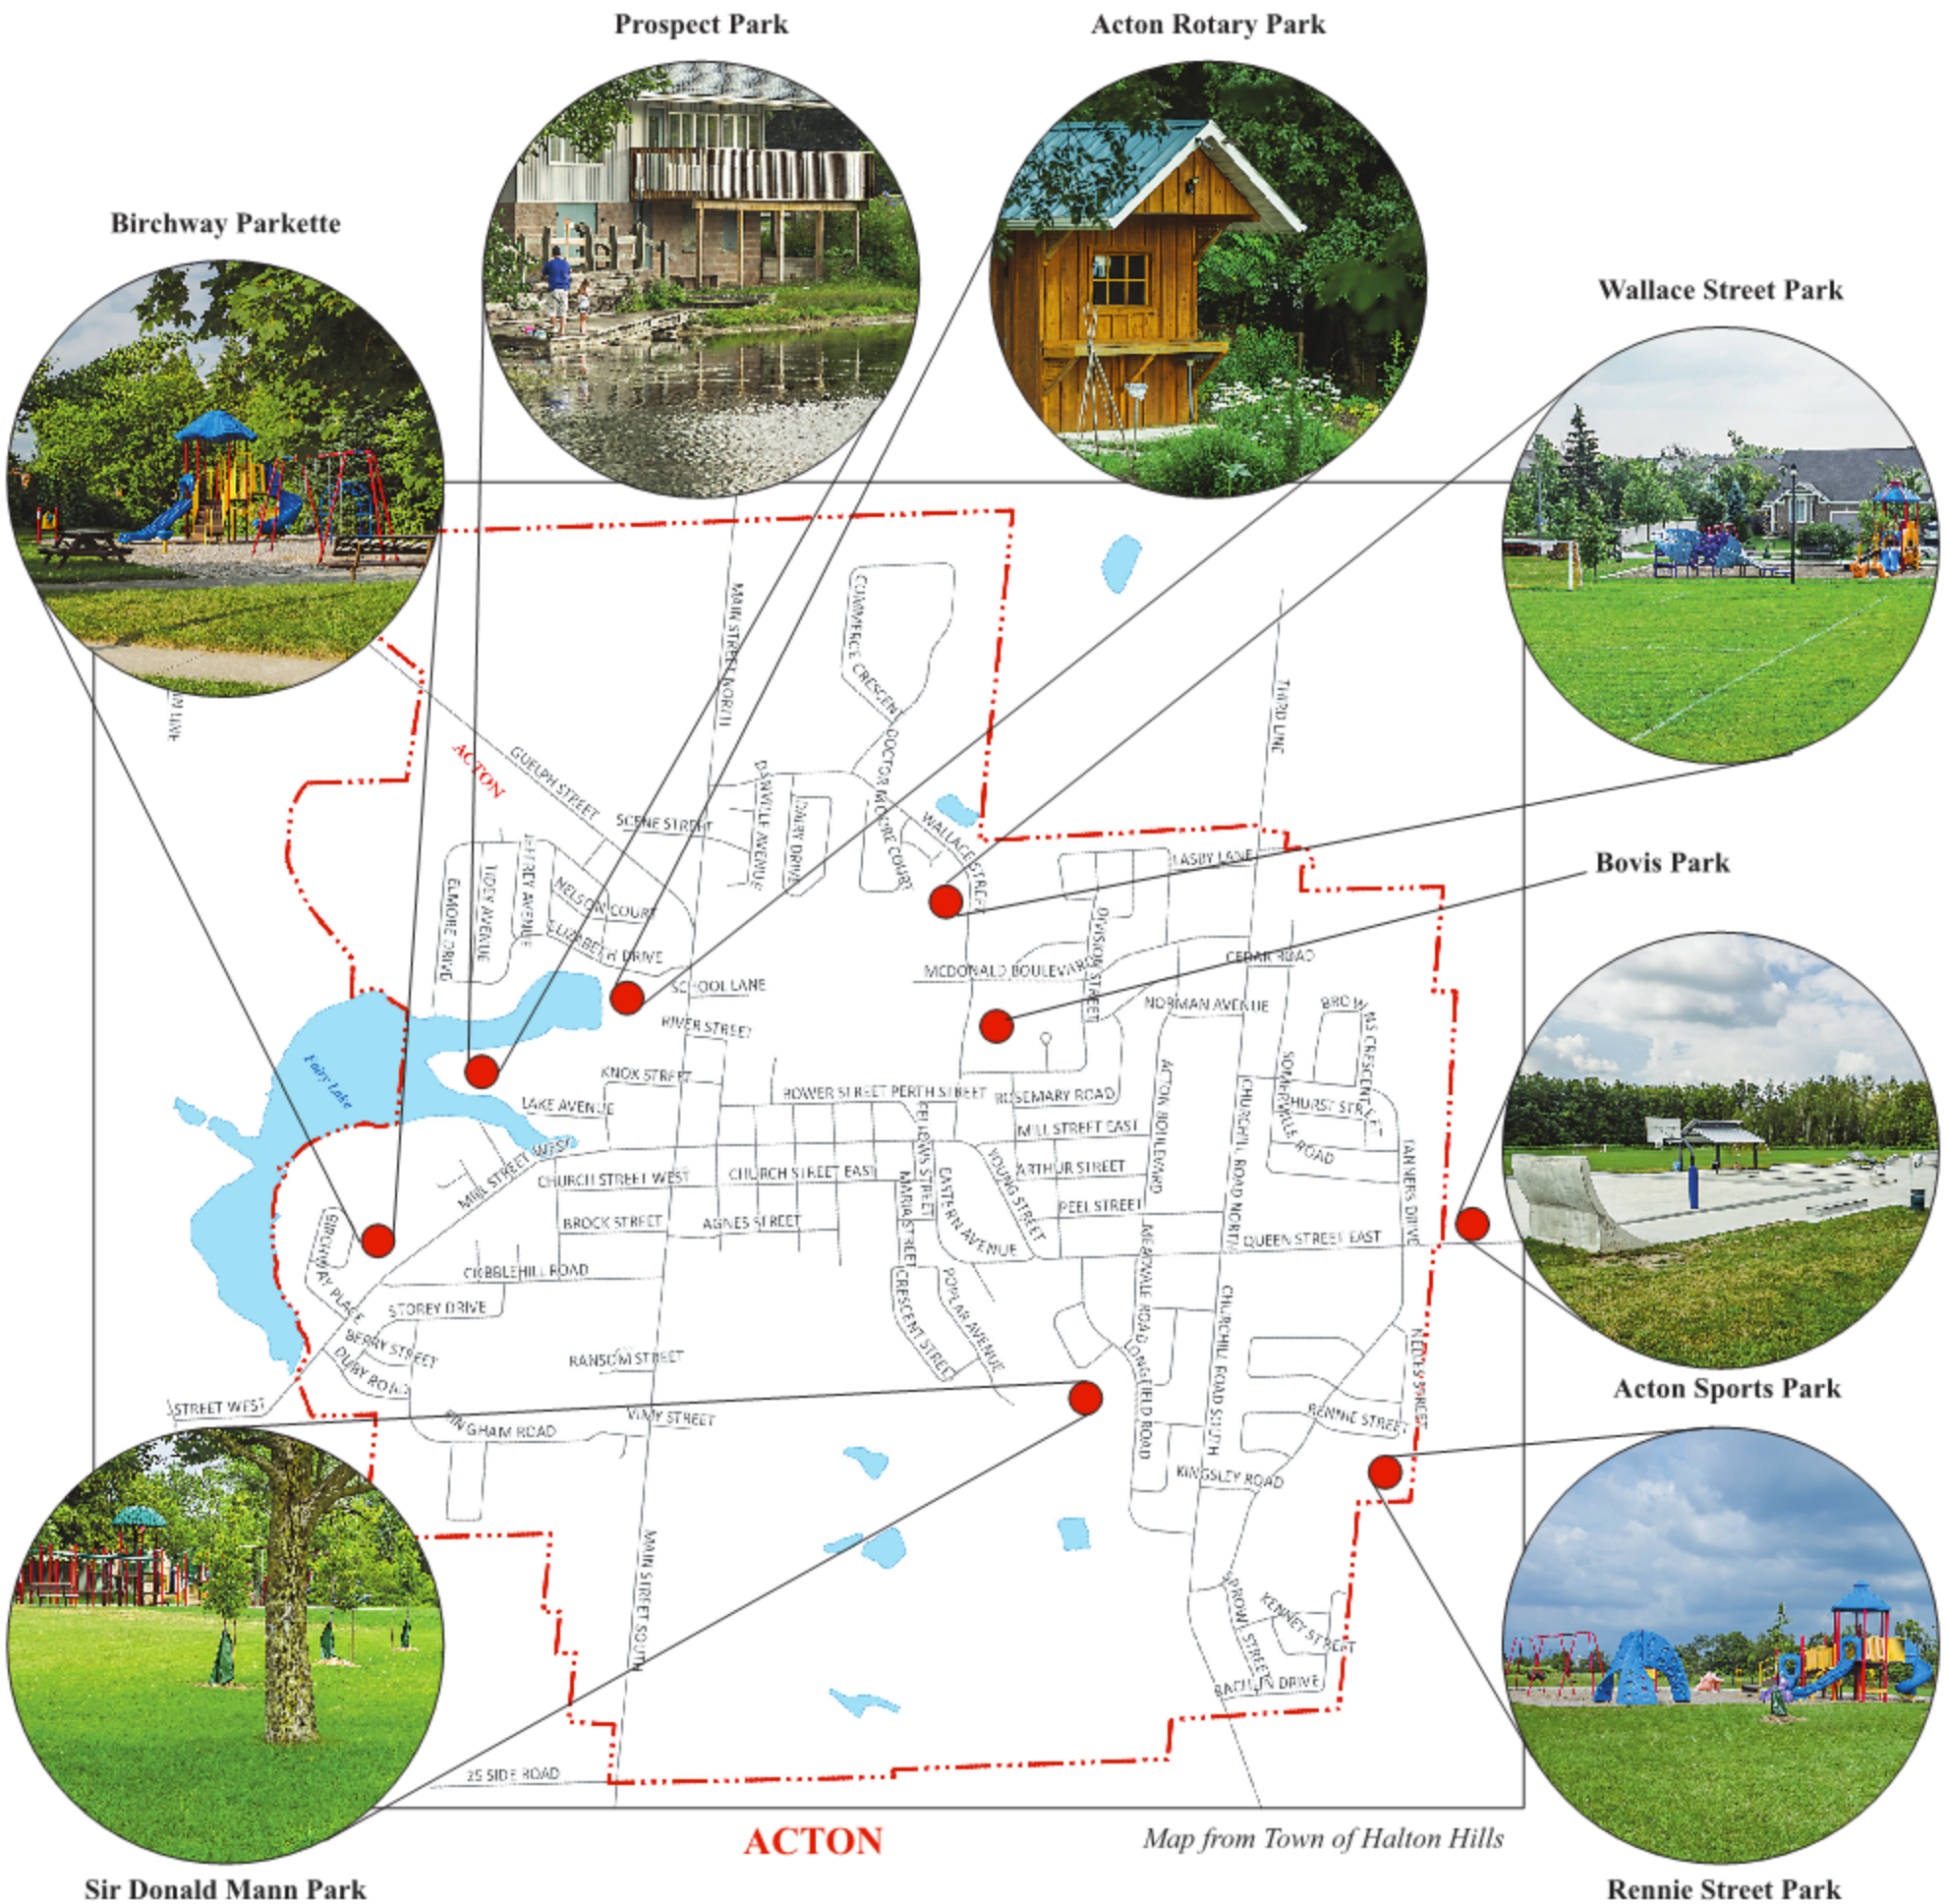

Summer fun at local parks

Summer is upon us. A time when parents and caregivers await the dreaded "I'm bored." The New Tanner reminds everyone of the many fine

parks in our community. From swings to splash pads, climbers to inclusive playgrounds there is something for everyone.

Les Schmidt photos

	Playground	Ball Diamonds	Sports Fields	Skate Park	Tennis / Multi-Use	Leash Free Zone	Splash Pad / Pool	Trails / Track	Gardens	River / Lake	Picnic Pavilion	Indoor Facility	Parking	Washroom
ACTON PARKS														
Acton Rotary Park			•						•	•				
Acton Sports Park			•	•				•				•	•	•
Prospect Park	•	•			•	•	•	•		•	•	•	•	•
Rennie Street Park	•		•					•					•	
Sir Donald Mann Park	•	•												•
Tanners Drive Park	•		•										•	•
Bovis Park	•							•		•				
Wallace Street Park	•		•					•					•	
LIMEHOUSE PARKS														
Limehouse Park		•						•					•	•

ACTON

Map from Town of Halton Hills

Sir Donald Mann Park

Rennie Street Park