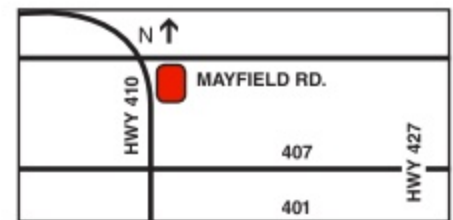

INFINITI

BRAMPTON

60 Coachworks Crescent, Brampton - in the 410 Mayfield Auto Mall  
1-844-883-1782

**GRAND OPENING! COME IN TODAY OR VISIT US ONLINE AT INFINITIOFBRAMPTON.COM**