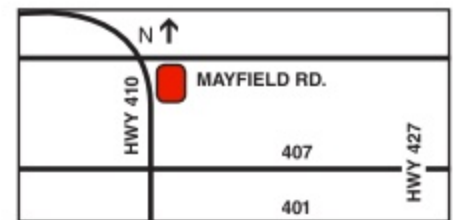

# BRAMPTON

60 Coachworks Crescent, Brampton – in the 410 Mayfield Auto Mall  
1-844-883-1782

**GRAND OPENING! COME IN TODAY OR VISIT US ONLINE AT INFINITIOFBRAMPTON.COM**