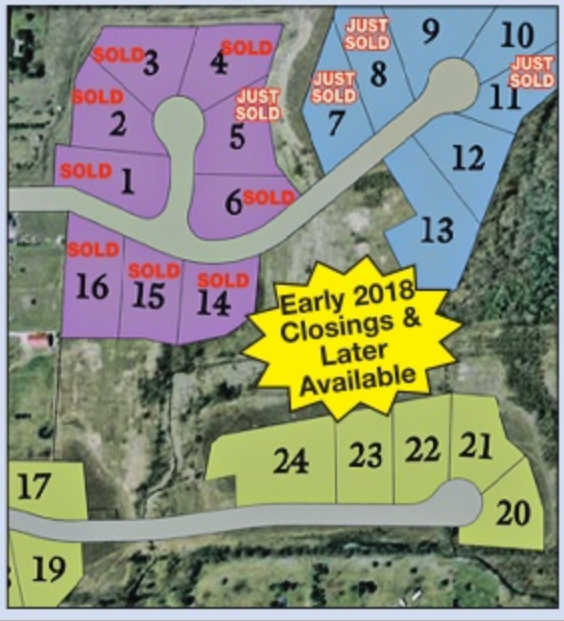

PHASE 2
Now Released!
Breathtaking, Dream Lots 1 Acre+ Surrounded by Lush Green Conservation
CALL MARIANA FOR DETAILS SO YOU DON'T MISS OUT

COME CHECK OUT BALLINAFAD'S NEWEST LUXURY HOME COMMUNITY - SET ON A MAGNIFICENTLY LUSH 90 ACRE CONSERVATION PARCEL...ONLY 24 LOTS!

BREAKING NEWS -
High Speed Internet Coming exclusively to these 24 Executive Homes

Bungalows, Bungaloffs and Two-storeys just 5 minutes north of Georgetown.... Your Getaway, Every Day without the long drive! Estate lots LOADED with the most Exquisite Features and Upgrades....Included in the Price! • Built by Homes of Distinction! • Geothermal Systems (Heating and cooling) • 4 Car Garages • In Floor Heating • Sub Zero/Wolf Appliance Package • 60 Pot Lights • 10' Main Ceilings, 9' Ceilings on 2nd floor & basement • Engineered wide-planked hardwood + Oversized stunning tilework • Elegant 9.25" baseboards & 5.25" casings • Stone countertops throughout • Walkouts available. A One-of-a-kind 24-Home subdivision comprised of 3 beautiful cul-de-sacs, nestled into nature's lush landscape, total Privacy on your own piece of heaven & yet still belong to a community of other Stunning homes! Exclusive Agent Mariana. Call for details. **STARTING FROM \$1.3M**

\$49,000
KOFFEE KORNER
GEORGETOWN
KOFFEE KORNER
138 GUELPH ST UNIT 1
Call Norm for details • W3650203

NEW \$289,000 each BUILDING LOTS
157 Churchill Rd S W3674852
165 Churchill Rd S W3674864
49.74 FT x 182 FT
Services at road