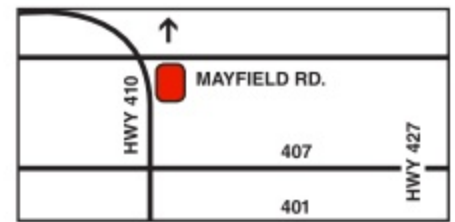

INFINITI

BRAMPTON

60 Coachworks Crescent, Brampton - in the 410 Mayfield Auto Mall  
1-844-883-1782

**GRAND OPENING! COME IN TODAY OR VISIT US ONLINE AT INFINITIOFBRAMPTON.COM**

THE POWER OF  
INFINITI

## STRAY THE COURSE.

Introducing the first ever INFINITI QX30. With sleek lines, aggressive handling, and available All-Wheel Drive, it's uniquely designed for the uniquely driven. Starting from \$35,990. See the World in Bold.