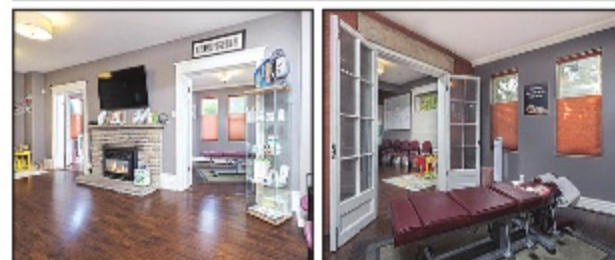

Commerical Property!

MAXIMIZE YOUR EXPOSURE!
CHARACTER PLUS IN THE DOWNTOWN CORE!
2 GUELPH STREET, GEORGETOWN

$799,000
GeorgetownListings.ca

The Hills Team Listing Advantage:

- Unique & Comprehensive Marketing Plan
- Complimentary Appraisal of Value
- Professional Staging
- Professional Photos, Video & Virtual Tour of Home

Chairmans Club (2014, 2015)
Top 1% Royal LePage Realtors

Hills Team - Royal LePage Meadowtowne Realty, Brokerage