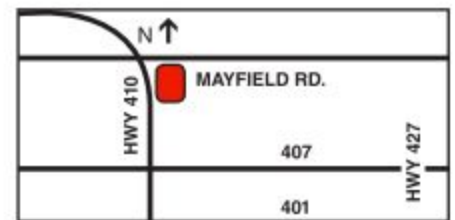

INFINITI

BRAMPTON

60 Coachworks Crescent, Brampton - in the 410 Mayfield Auto Mall
1-844-883-1782

GRAND OPENING! COME IN TODAY OR VISIT US ONLINE AT INFINITIOFBRAMPTON.COM

QX30 STRAY THE COURSE.

2017 QX30

FROM **\$438** MONTHLY FOR 48 MONTHS | **3.29%** LEASE APR* | UP TO **\$2,500*** IN CASH PURCHASE INCENTIVES