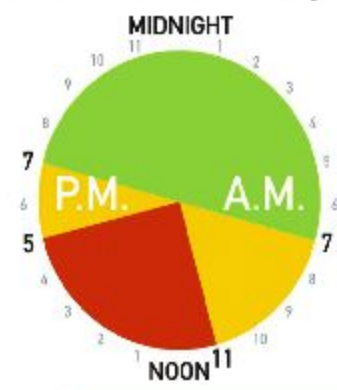

Summer-Weekdays