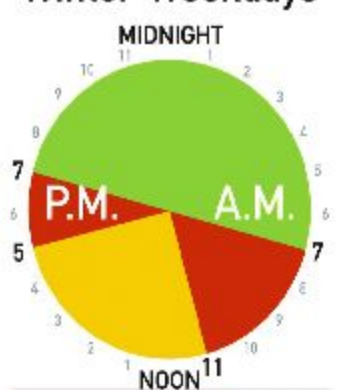

Summer-Weekdays

Weekends & Holidays

Winter-Weekdays

Off Peak 5.9 ¢/kWh	Mid Peak 8.9 ¢/kWh	On Peak 10.7 ¢/kWh
-----------------------	-----------------------	-----------------------

Providing Halton Hills with electricity distribution excellence in a safe and reliable manner