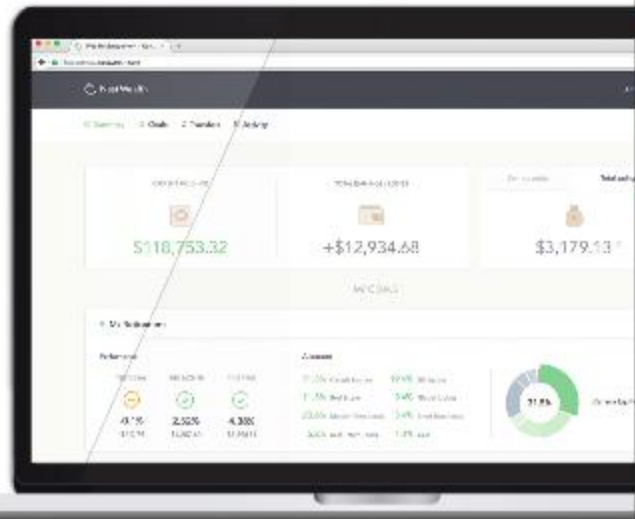

SUE COULIGHAN
Sales Representative
Direct: 416-580-7253
suecoulighan@gmail.com haltonhomes4u.com

$1,299,000
10 Market Street, Georgetown
Spectacular & Rarely Found In The Park Area W/A View From Every Room! Mature Premium 97 Lot W/ Superb Solda Salt Water Pool, Hot Tub, 2 Cabanas, Flagstone Walkways/Patios, Perennials & Tons Of Privacy.

GLENN STEPHEN SAGADORE
SALES REPRESENTATIVE
glennsagadore@royallepage.ca

$299,900
MINI LAKES RETIREMENT COMMUNITY / VACATION PROPERTY
Front Street Home with lot. Located in a beautiful setting with your own private pool and hot tub. Enjoy round the clock security and maintenance. Enjoy the amenities including the pool, tennis courts, and clubhouse. Call Glenn Sagadore for more information.

There's a better way to build wealth

Traditional and hard to understand investment fees could be costing you up to 30% of your potential wealth.

Join Canada's first subscription based investing service today!

Visit nestwealth.com
Nest Wealth

THIS WEEKEND!

NEW RELEASE OF 20' TOWNHOMES

MOVE UP TO MORE SPACE FOR FAR LESS IN FERGUS.

NO CONDO FEES **FREEHOLD TOWNHOMES**
STARTING AT **$317,900**

VISIT THE NEW STRATHLEA PARK!

SINGLE FAMILY HOMES
on 30', 40', 50' & 55' LOTS

2 DESIGNER DECORATED MODEL HOMES

DON'T WAIT. CALL NOW!
mystrathlea.com • 519-994-4800

Visit Our Presentation Centre Today!
Open: Mon, Thurs, Fri 1pm - 7pm
Sat & Sun 12 - 5pm • Tues & Wed Closed
71 Goodall Court, Fergus, ON N1M 0C8

Illustrations are artist's concepts only. Dimensions and prices are subject to change without notice. E & O. E.