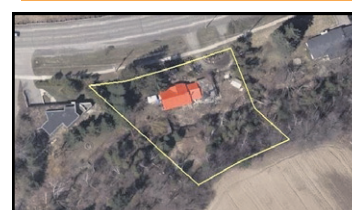

2207 Embleton Rd, Brampton
One Of A Kind Property!
$639,900
Lynn Oles** W3459879