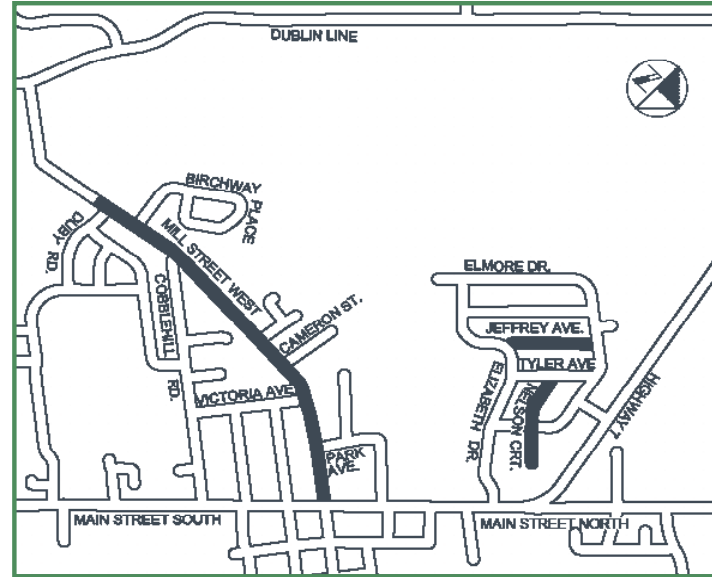

GreenCart

- Popcorn & microwave popcorn bags
- Chocolate & candies
- Cut flowers & houseplants

Garbage

- Chip bags
- Granola bar wrappers
- Drinking pouches
- Hot chocolate pouch
- Plastic wrap

Watermain and wastewater main rehabilitation or replacement on Mill Street West, Jeffrey Avenue and Nelson Court

Town of Halton Hills (Acton)
PR-3003A & PR-2984A

Halton Region is planning to rehabilitate or replace the watermains and wastewater mains on Mill Street West, Jeffrey Avenue and Nelson Court.

A Public Information Centre will be held for residents who want to learn more about the construction project. Please drop in at any time. Project staff will be available to answer your questions.