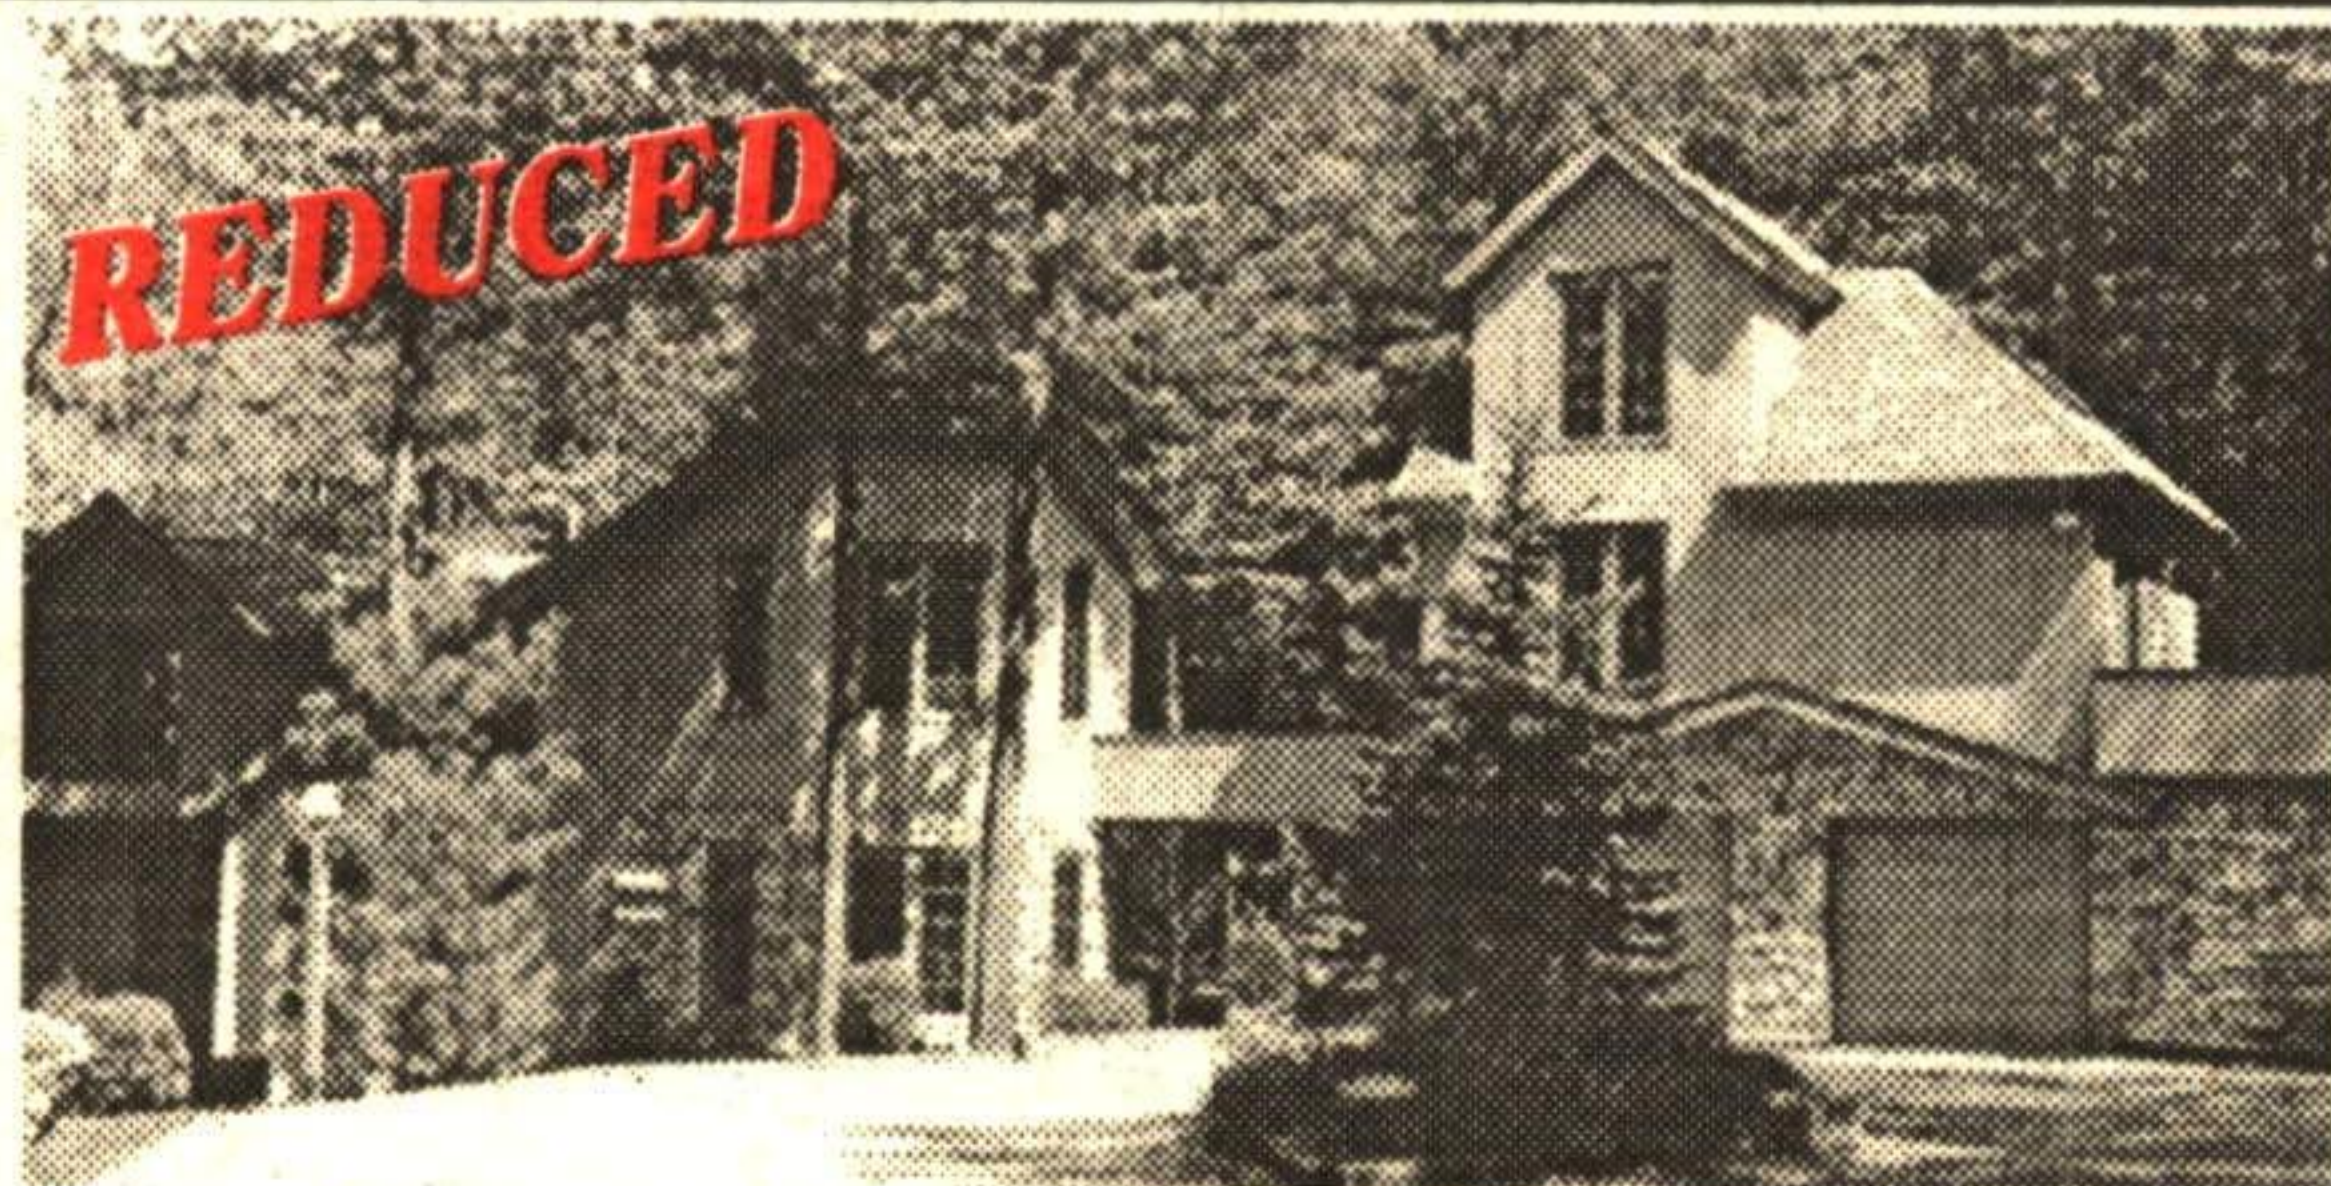

MARTHA SUMMERS*

IT'S HOT - IT'S NEW - WHAT A PRICE
\$159,000

Updated kitchen opening into dining room, hardwood floors, finished lower level with recreation room, 4th bedroom and 2 piece washroom. The yard is fenced and has a lovely deck. Hurry, hurry, hurry! Call Martha Summer*. BIR96

THROUGH THE HARDWOOD FOREST

Winds the driveway to the clearing for this historic stone property. Presently updated with 4500 sq. ft. of quality. Gourmet kitchen, fabulous bathrooms and the great room is magnificent. Wonderful walkout from the lower level party room. The barn and paddocks are a bonus. Martha Summers*. WAL96