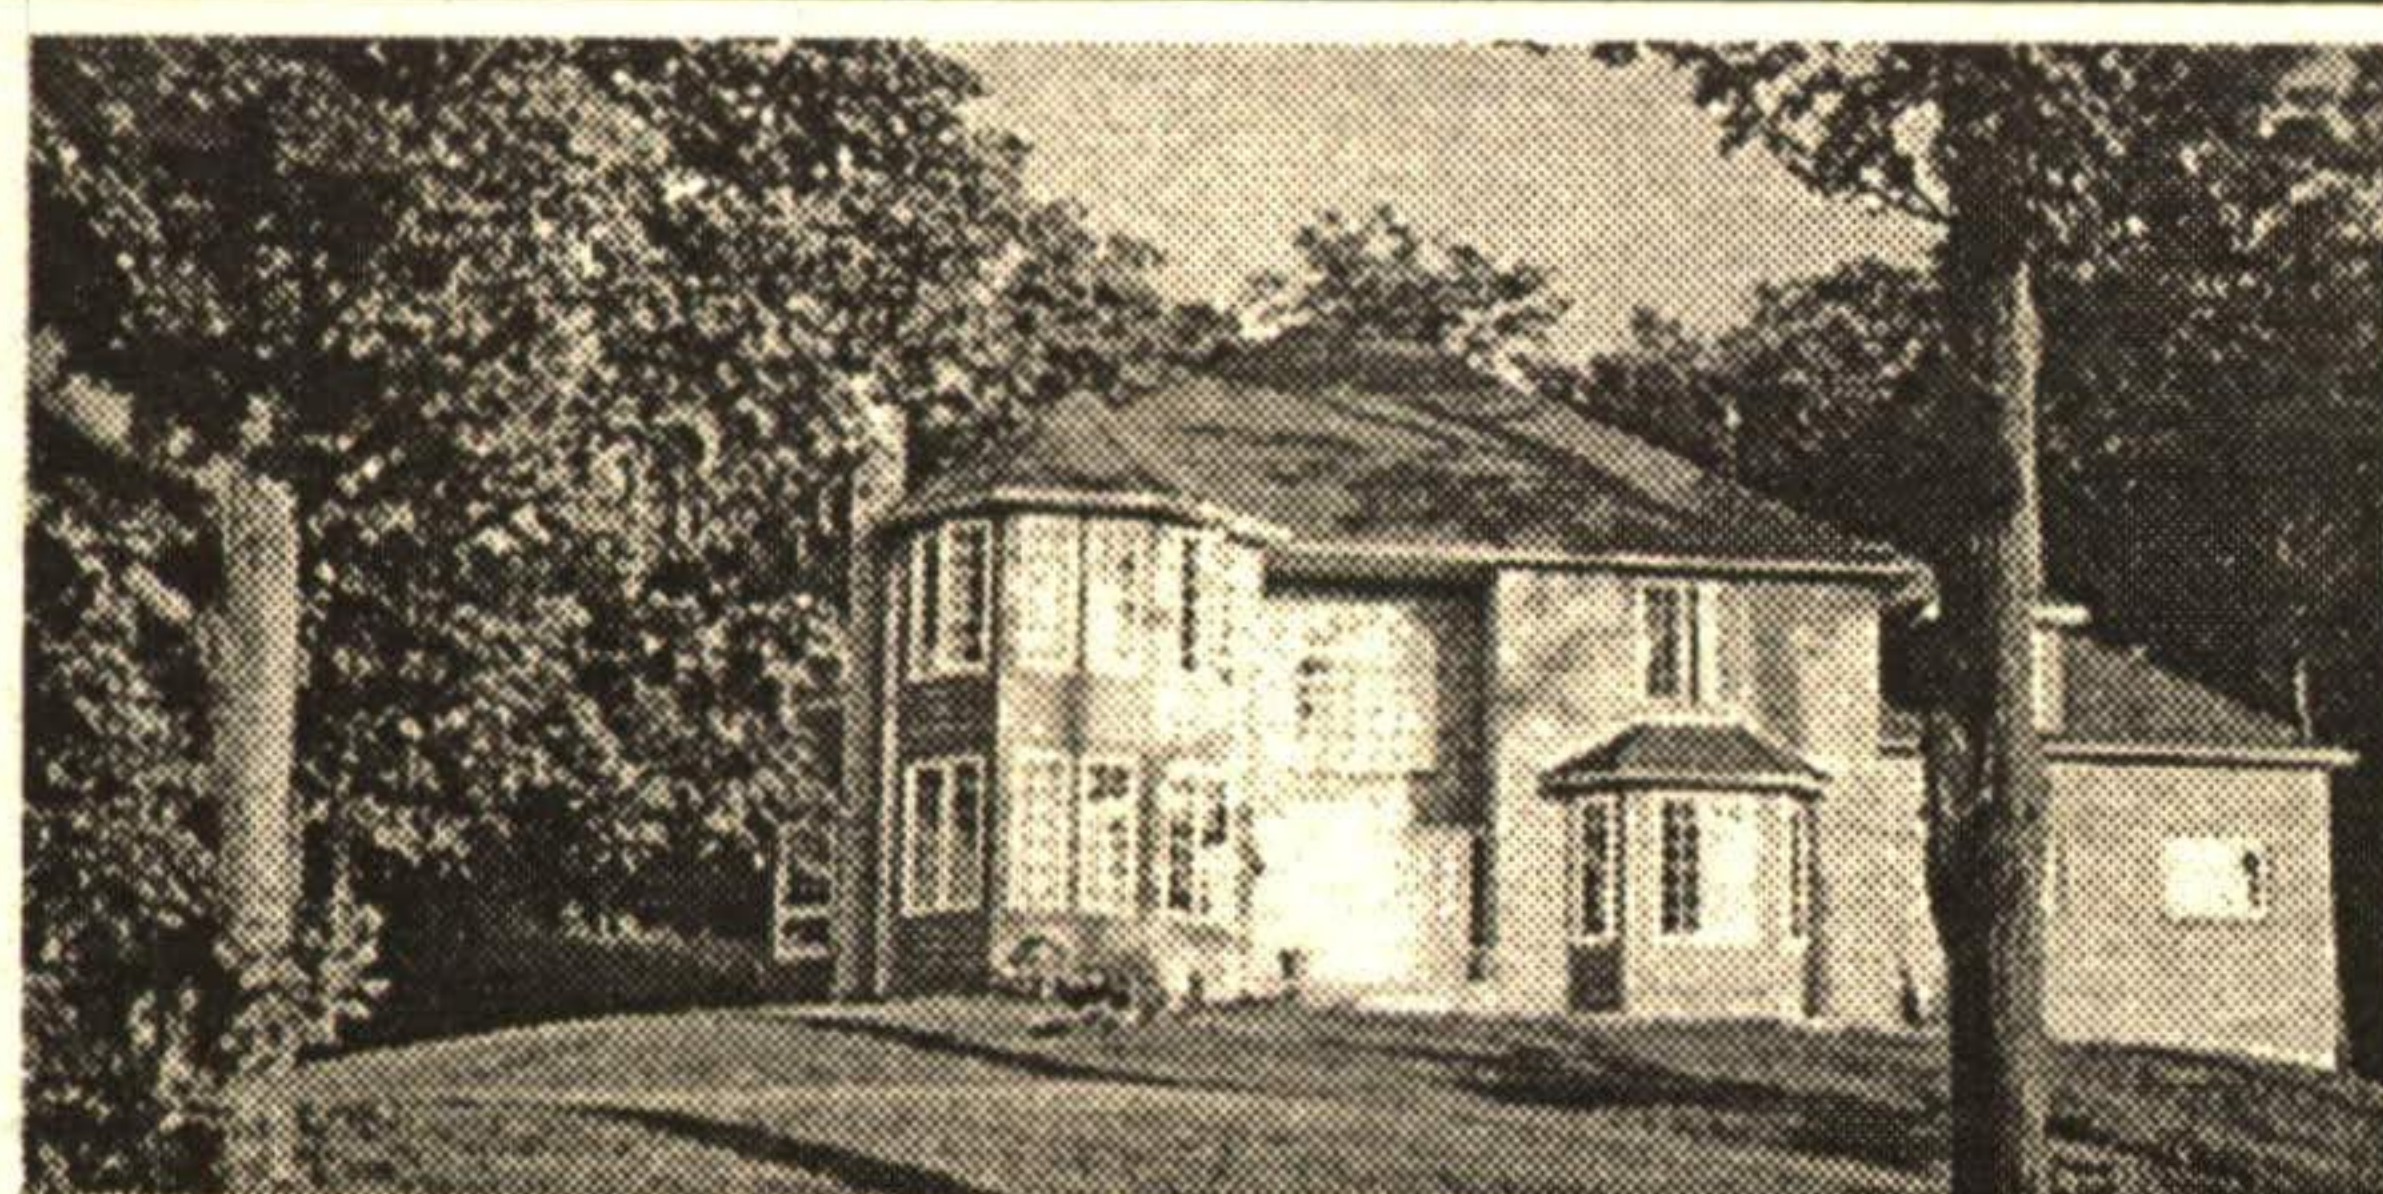

MARTHA SUMMERS*

IT'S HOT - IT'S NEW - WHAT A PRICE
\$159,000

Updated kitchen opening into dining room, hardwood floors, finished lower level with recreation room, 4th bedroom and 2 piece washroom. The yard is fenced and has a lovely deck. Hurry, hurry, hurry! Call Martha Summer*. BIR96

HIGH ON A HILL!! NOW \$429,000

Watch the world of nature from every room in your home. Entertain in style while also enjoying everyday living. This home has it all. 5 fabulous acres, guest quarters or great office area, atrium, fieldstone, library, screened in porch and more. Martha Summers*. CHA96

THROUGH THE HARDWOOD FOREST

Winds the driveway to the clearing for this historic stone property. Presently updated with 4500 sq. ft. of quality. Gourmet kitchen, fabulous bathrooms and the great room is magnificent. Wonderful walkout from the lower level party room. The barn and paddocks are a bonus. Martha Summers*. WAL96