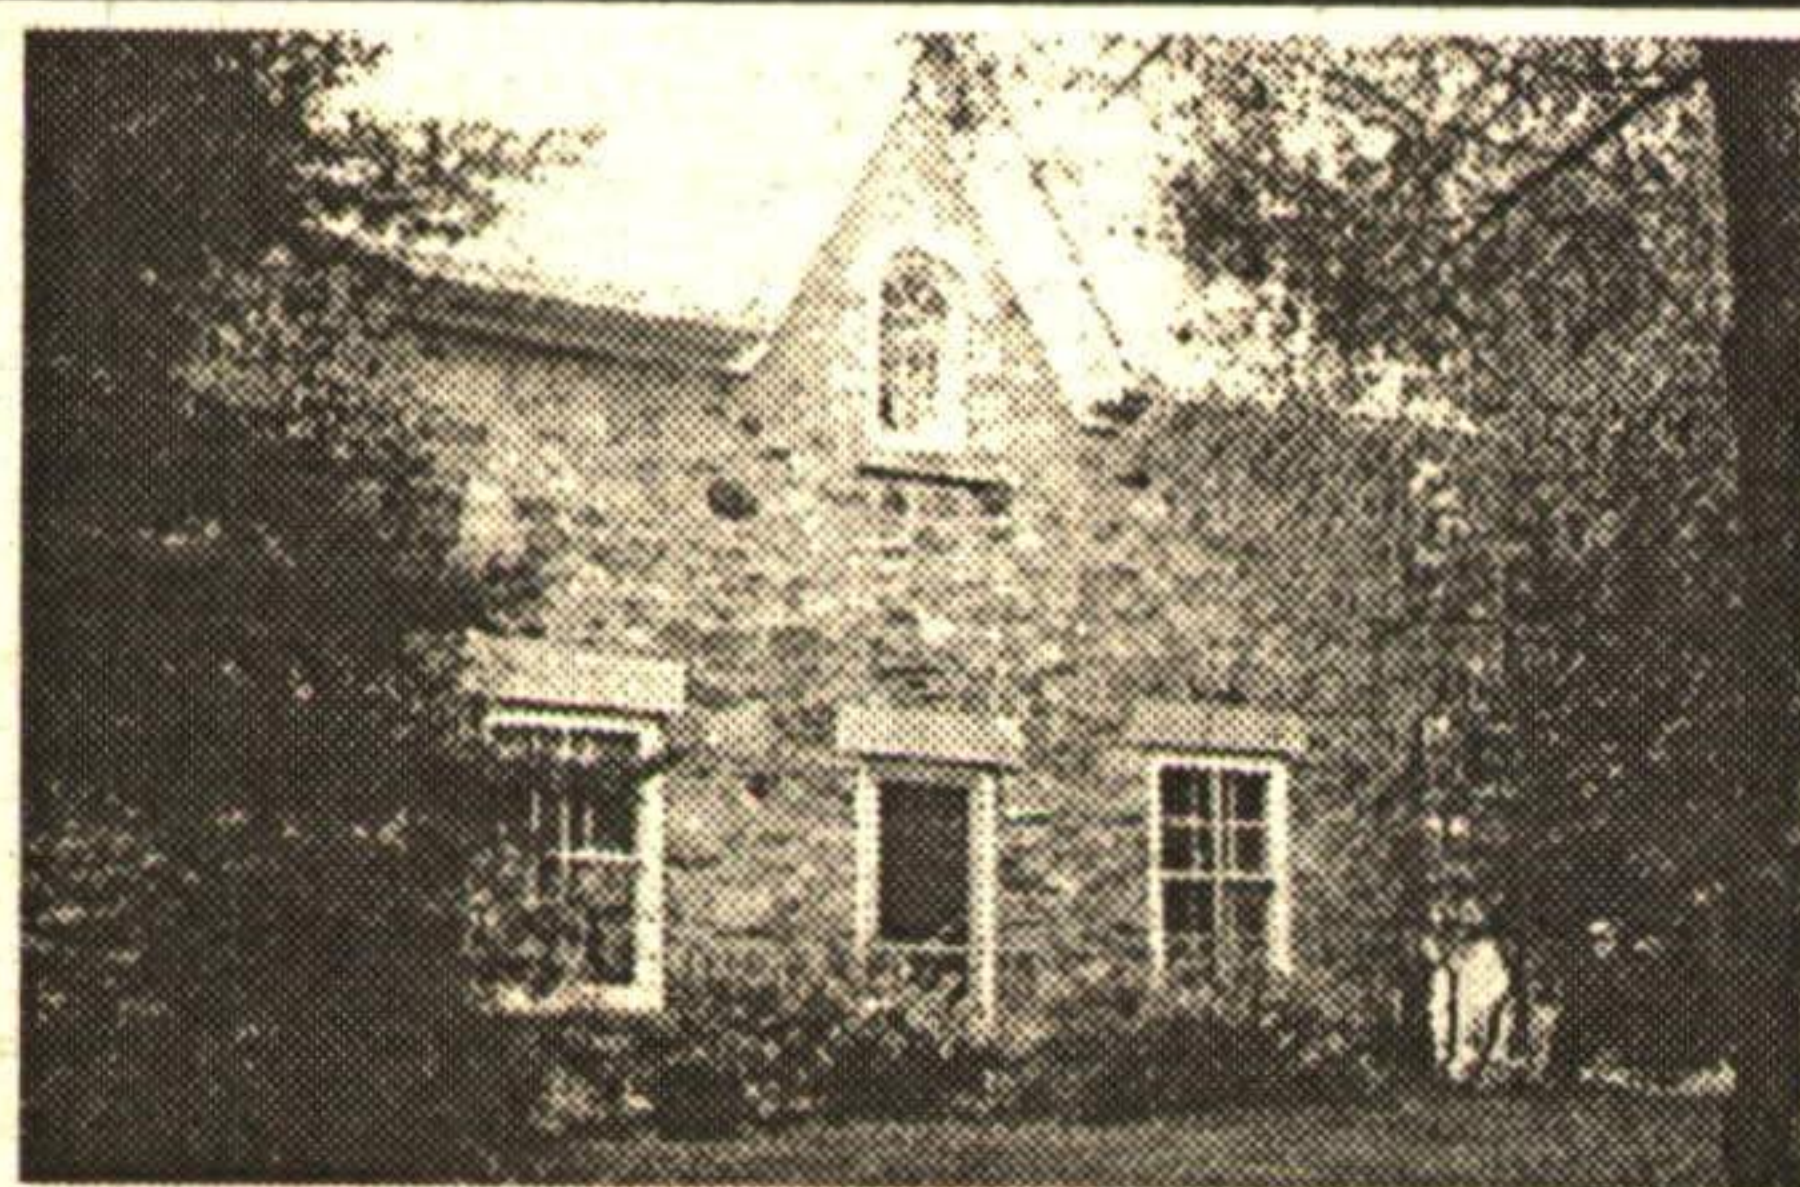

"GOOD BONES" IN ERIN
$309,000

Century stone on 90 varied acres with stream, bush and meadow. 4 bdrm, fireplace, country kitchen, barns and drive shed 20 min. from Georgetown "GO stn". Martha Summers*. HAB96