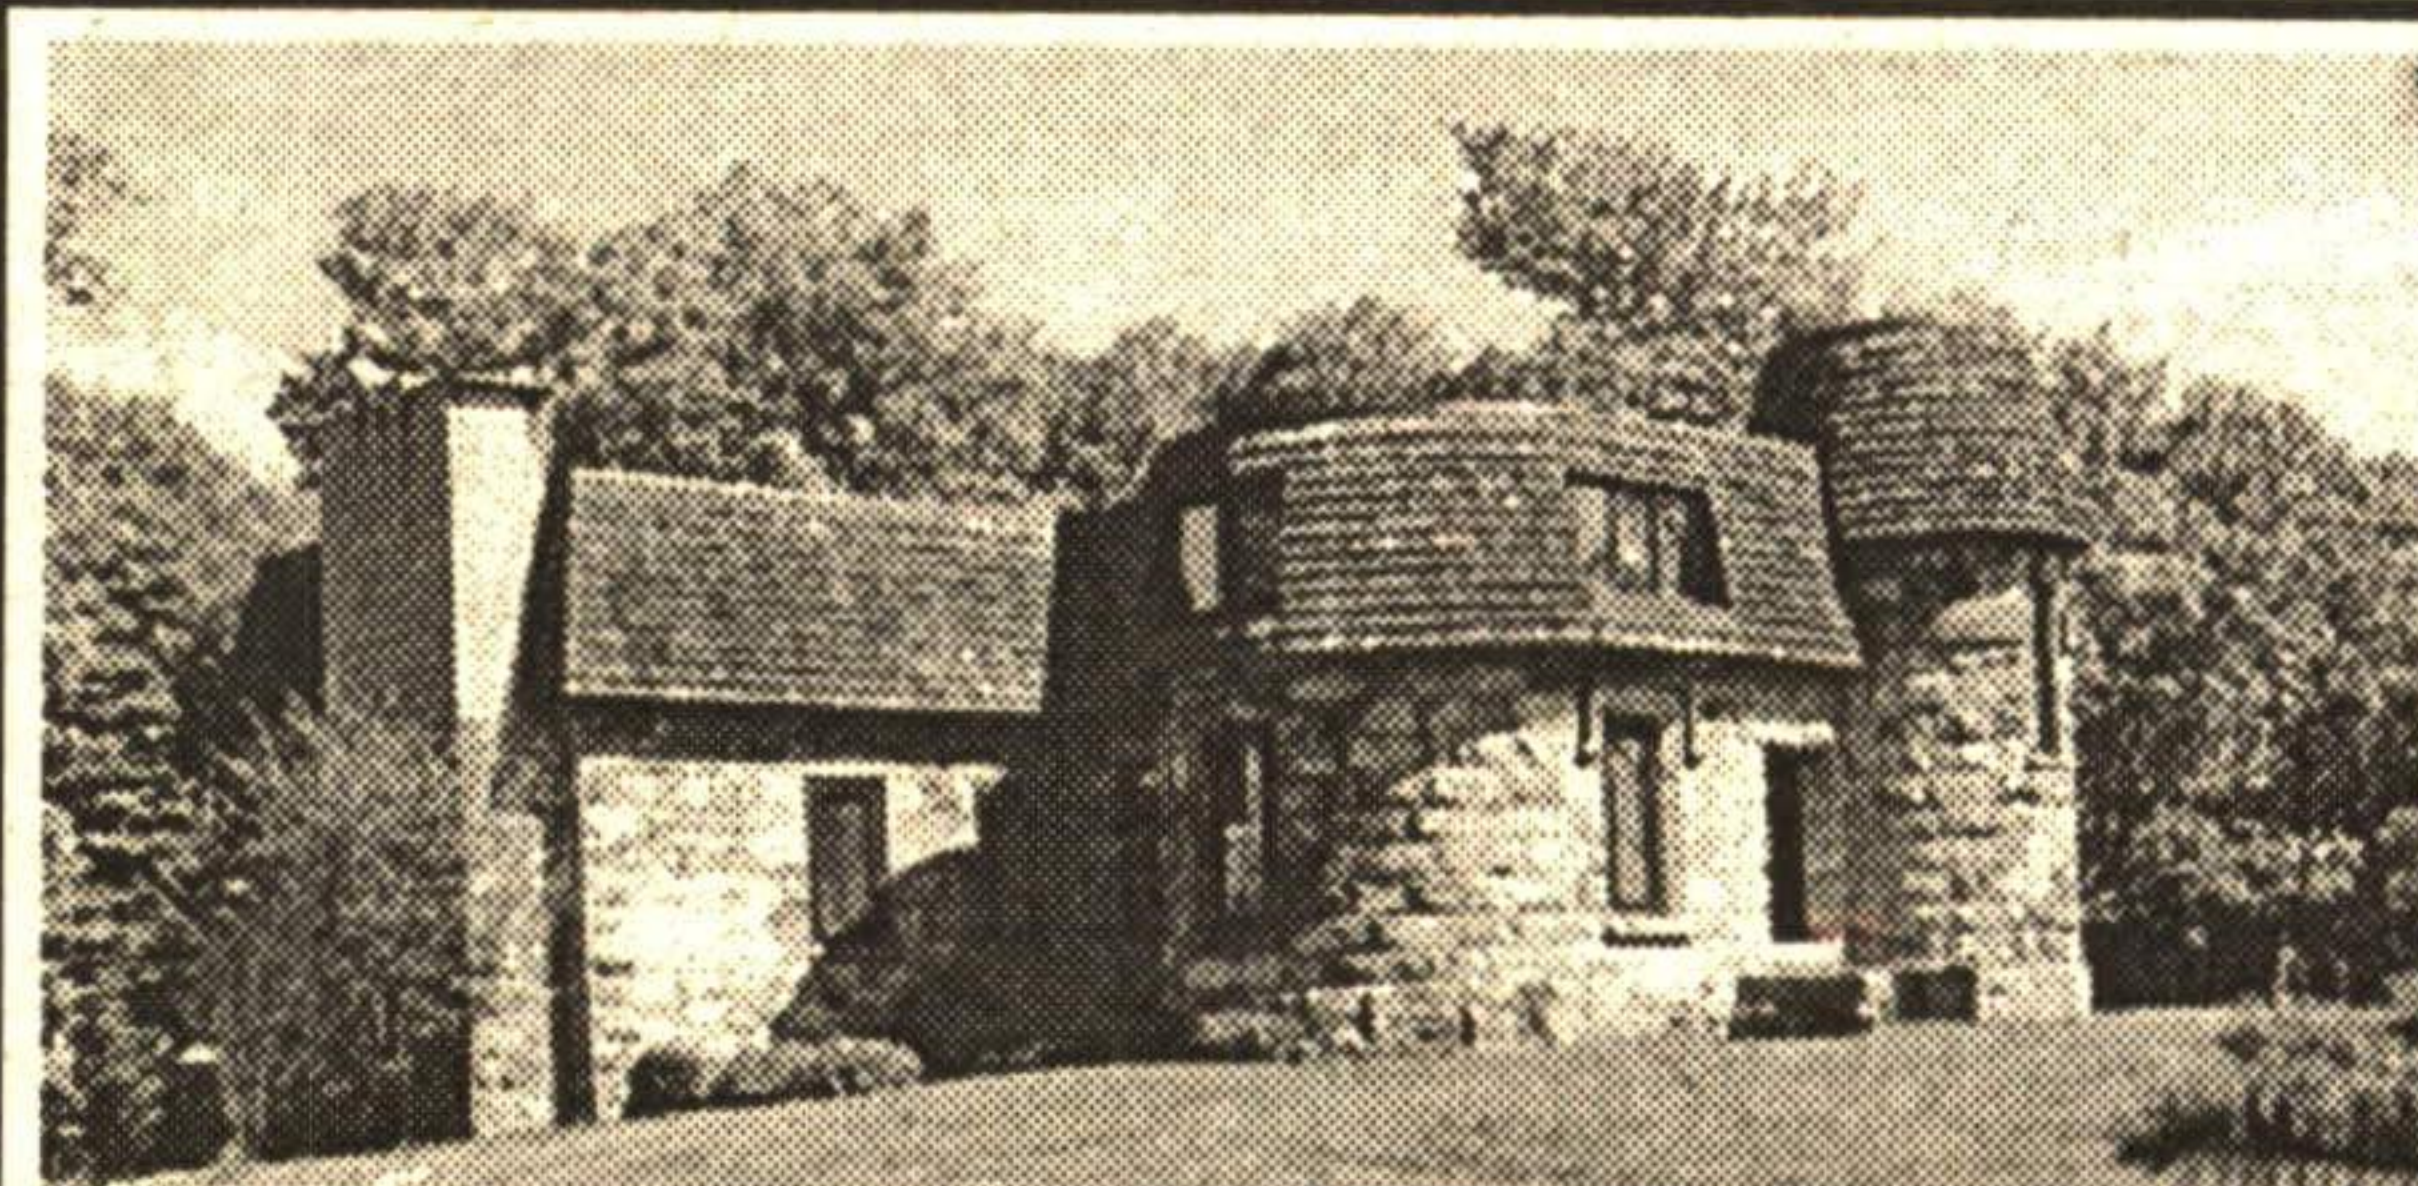

MARTHA SUMMERS*

IT'S HOT - IT'S NEW - WHAT A PRICE
\$159,000

Updated kitchen opening into dining room, hardwood floors, finished lower level with recreation room, 4th bedroom and 2 piece washroom. The yard is fenced and has a lovely deck. Hurry, hurry, hurry! Call Martha Summer*. BIR96

HIGH ON A HILL!! NOW \$429,000

Watch the world of nature from every room in your home. Entertain in style while also enjoying everyday living. This home has it all. 5 fabulous acres, guest quarters or great office area, atrium, fieldstone, library, screened in porch and more. Martha Summers*. CHA96

THROUGH THE HARDWOOD FOREST

Winds the driveway to the clearing for this historic stone property. Presently updated with 4500 sq. ft. of quality. Gourmet kitchen, fabulous bathrooms and the great room is magnificent. Wonderful walkout from the lower level party room. The barn and paddocks are a bonus. Martha Summers*. WAL96