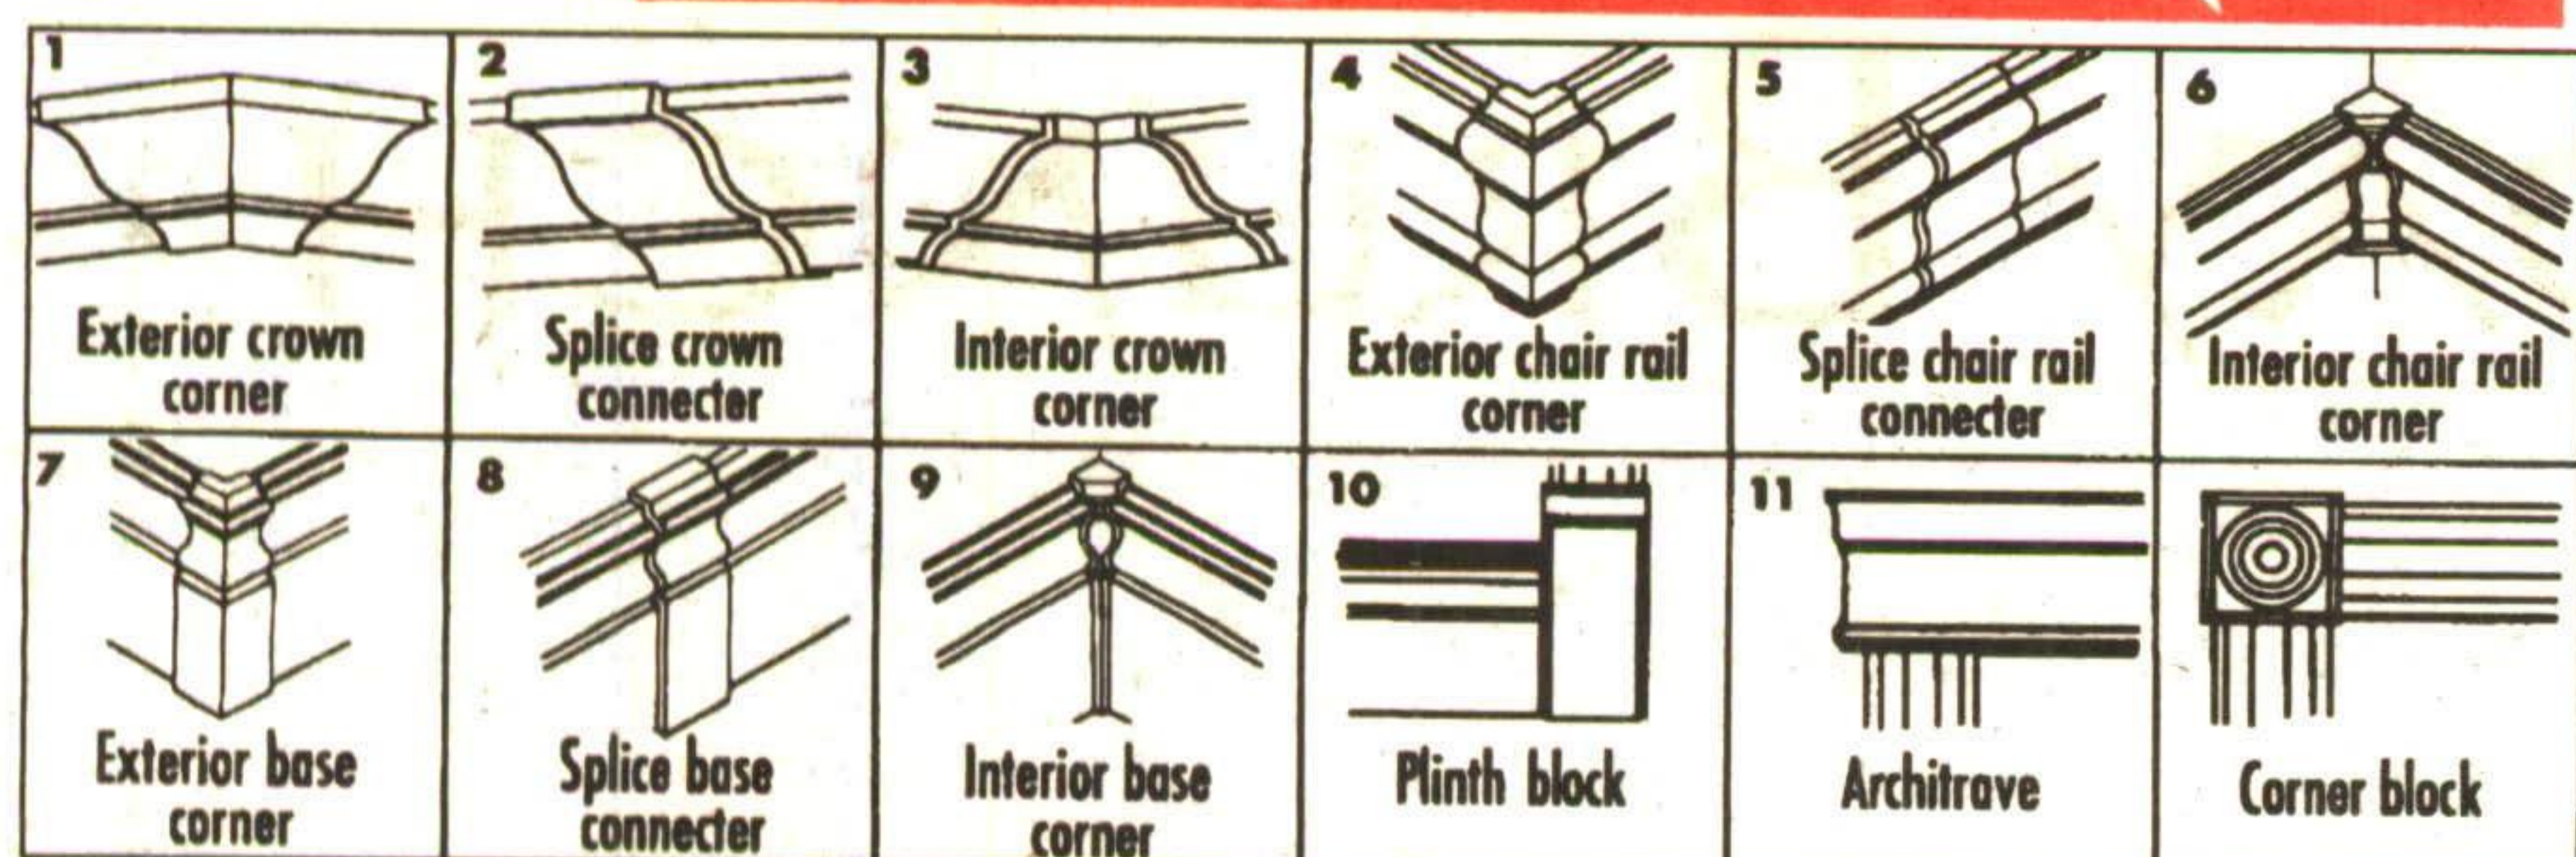

ALL IN-STOCK MOULDINGS

25% OFF

Reg. Price
Oct. 25 - Oct. 30
5 DAYS ONLY

Home hardware
building centre

GEORGETOWN HOME HARDWARE
333 Guelph St.,
873-8007

HOURS
Mon.-Fri. 8-9
Sat. 8-6
Sun. 10-4

Police seek suspects

By Sgt. ROD CLIFFE
CrimeStoppers of Halton

Police believe someone with electrical knowledge was probably involved in a theft in Acton early this month, and investigators hope the public can help identify whoever is responsible.

Some time between October 7 and 11, 1,600 feet of inch-thick copper wire were stolen from the Beardmore Tannery on Elgin Street. Electricity was passing through the lines (suspended from roof supports) at the time of the theft.

The weight of the stolen material was estimated to be in the area of half a ton, and was worth between $2,000 and $5,000.

If you are aware of a person who suddenly came into possession of a substantial quantity of copper wire, give Crime Stoppers a call.

If you have any information that leads to an arrest in this or any other case, you may be eligible for a cash reward of up to $1,000. You need not give your name and your information will be treated with complete anonymity. Crime Stoppers does not subscribe to call display.

Please call 1-800-668-5151 or 825-TIPS (That's 825-8477)

Crime Stoppers of Halton is operated by a Board of Directors made up of 18 civilians. Crime Stoppers is interested in hearing from anyone who may be able to identify a suspect.

Police Blotter

Under suspension

A van full of youths selling flowers was stopped by Halton Regional Police Friday at 10:30 p.m. on Guelph St. near the mall. They ran a check on the driver and then charged him with driving while his licence is under suspension. The man then drove into a restaurant parking lot on Guelph St. Three police cars followed the van into the parking lot and the driver was then charged with driving while under suspension a second time, police said. One of the youths then drove back to Toronto.

police said. The girl was held for a bail hearing.

Theft from auto

A 1988 Ford left unlocked at Cedarvale Park overnight Monday was broken into and about $180 in cash and cheques was taken, police said.

Window stolen

A basement window worth $160 was taken from a house under construction on Hepburn Cres. in Georgetown. Someone saw two men leaving the area with a window in a blue subcompact car, police said.

Youth charged

A 17-year-old girl was charged with two counts of assault after an incident at her Halton Hills foster home Tuesday at 8 p.m.,

Hunter's Country Restaurant

NOW OPEN FOR DINNER

TUESDAY THRU SUNDAY

SUNDAY IS ROAST BEEF DAY

PRIME RIB EYE, ROAST POTATOES,
3 FRESH VEGETABLES,
YORKSHIRE PUDDING & GRAVY
$12.95

99 MOUNTAINVIEW RD. N.
(corner of Maple)

Reservations: 877-3145

For that someone special

for Her ...

*Exquisitely styled
to compliment
today's fashions.*

for Him ...

*Distinctive, bold,
handsomely styled.*