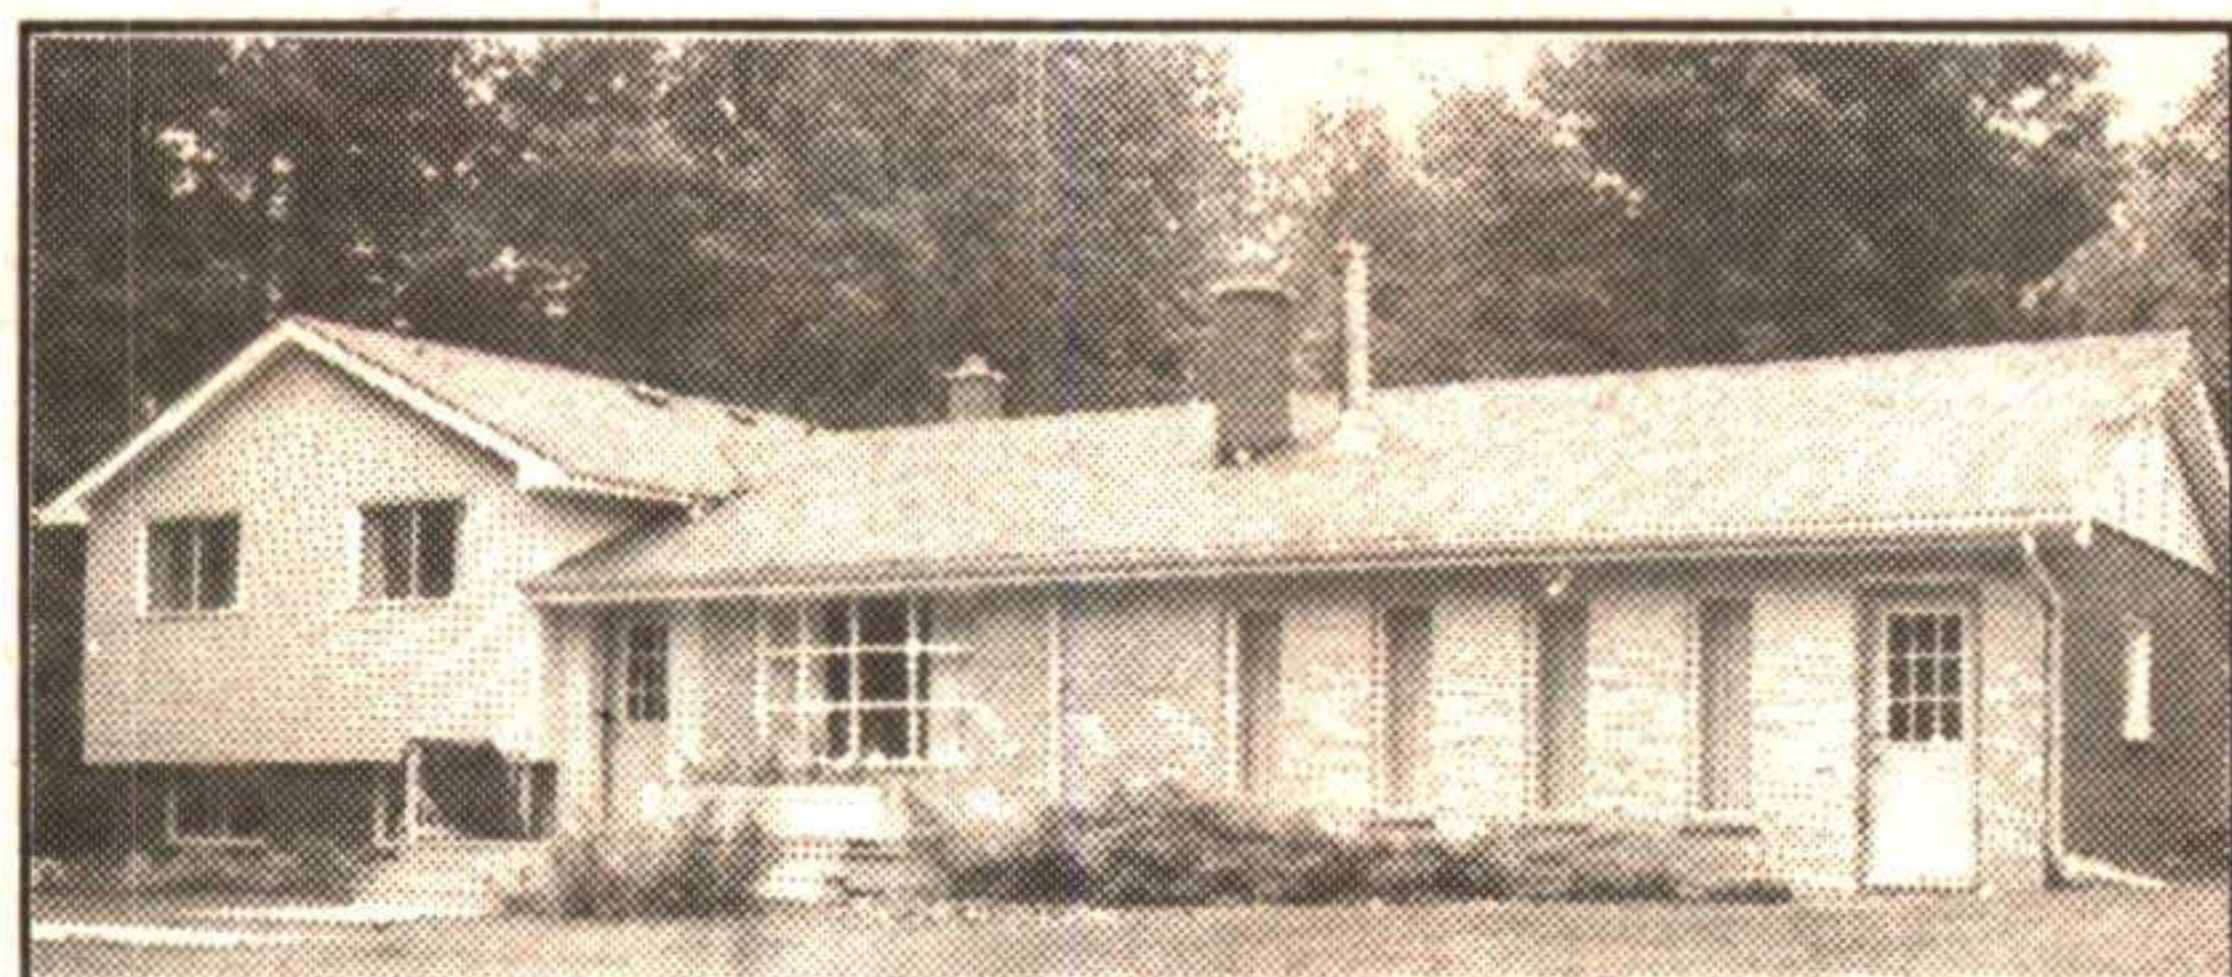

**BUILDER'S OWN HOME!**

Unbelievably beautiful house on a very pretty 21+ acres. If you want something special, here it is. \$625,000. Minutes to Georgetown. Call Kathy Ellis\* to view. 94-2-328

**OPEN HOUSE**

Sunday, Sept. 25th, 2 p.m. to 4 p.m.

13834 8th Line, Halton Hills

\$229,900

"Room to Grow"

Enjoy the Autumn splendour from this stunning country acre with 'like new' 3+1 bedroom home. Paved roads - near Georgetown. Call for directions. Betty McKend\*.