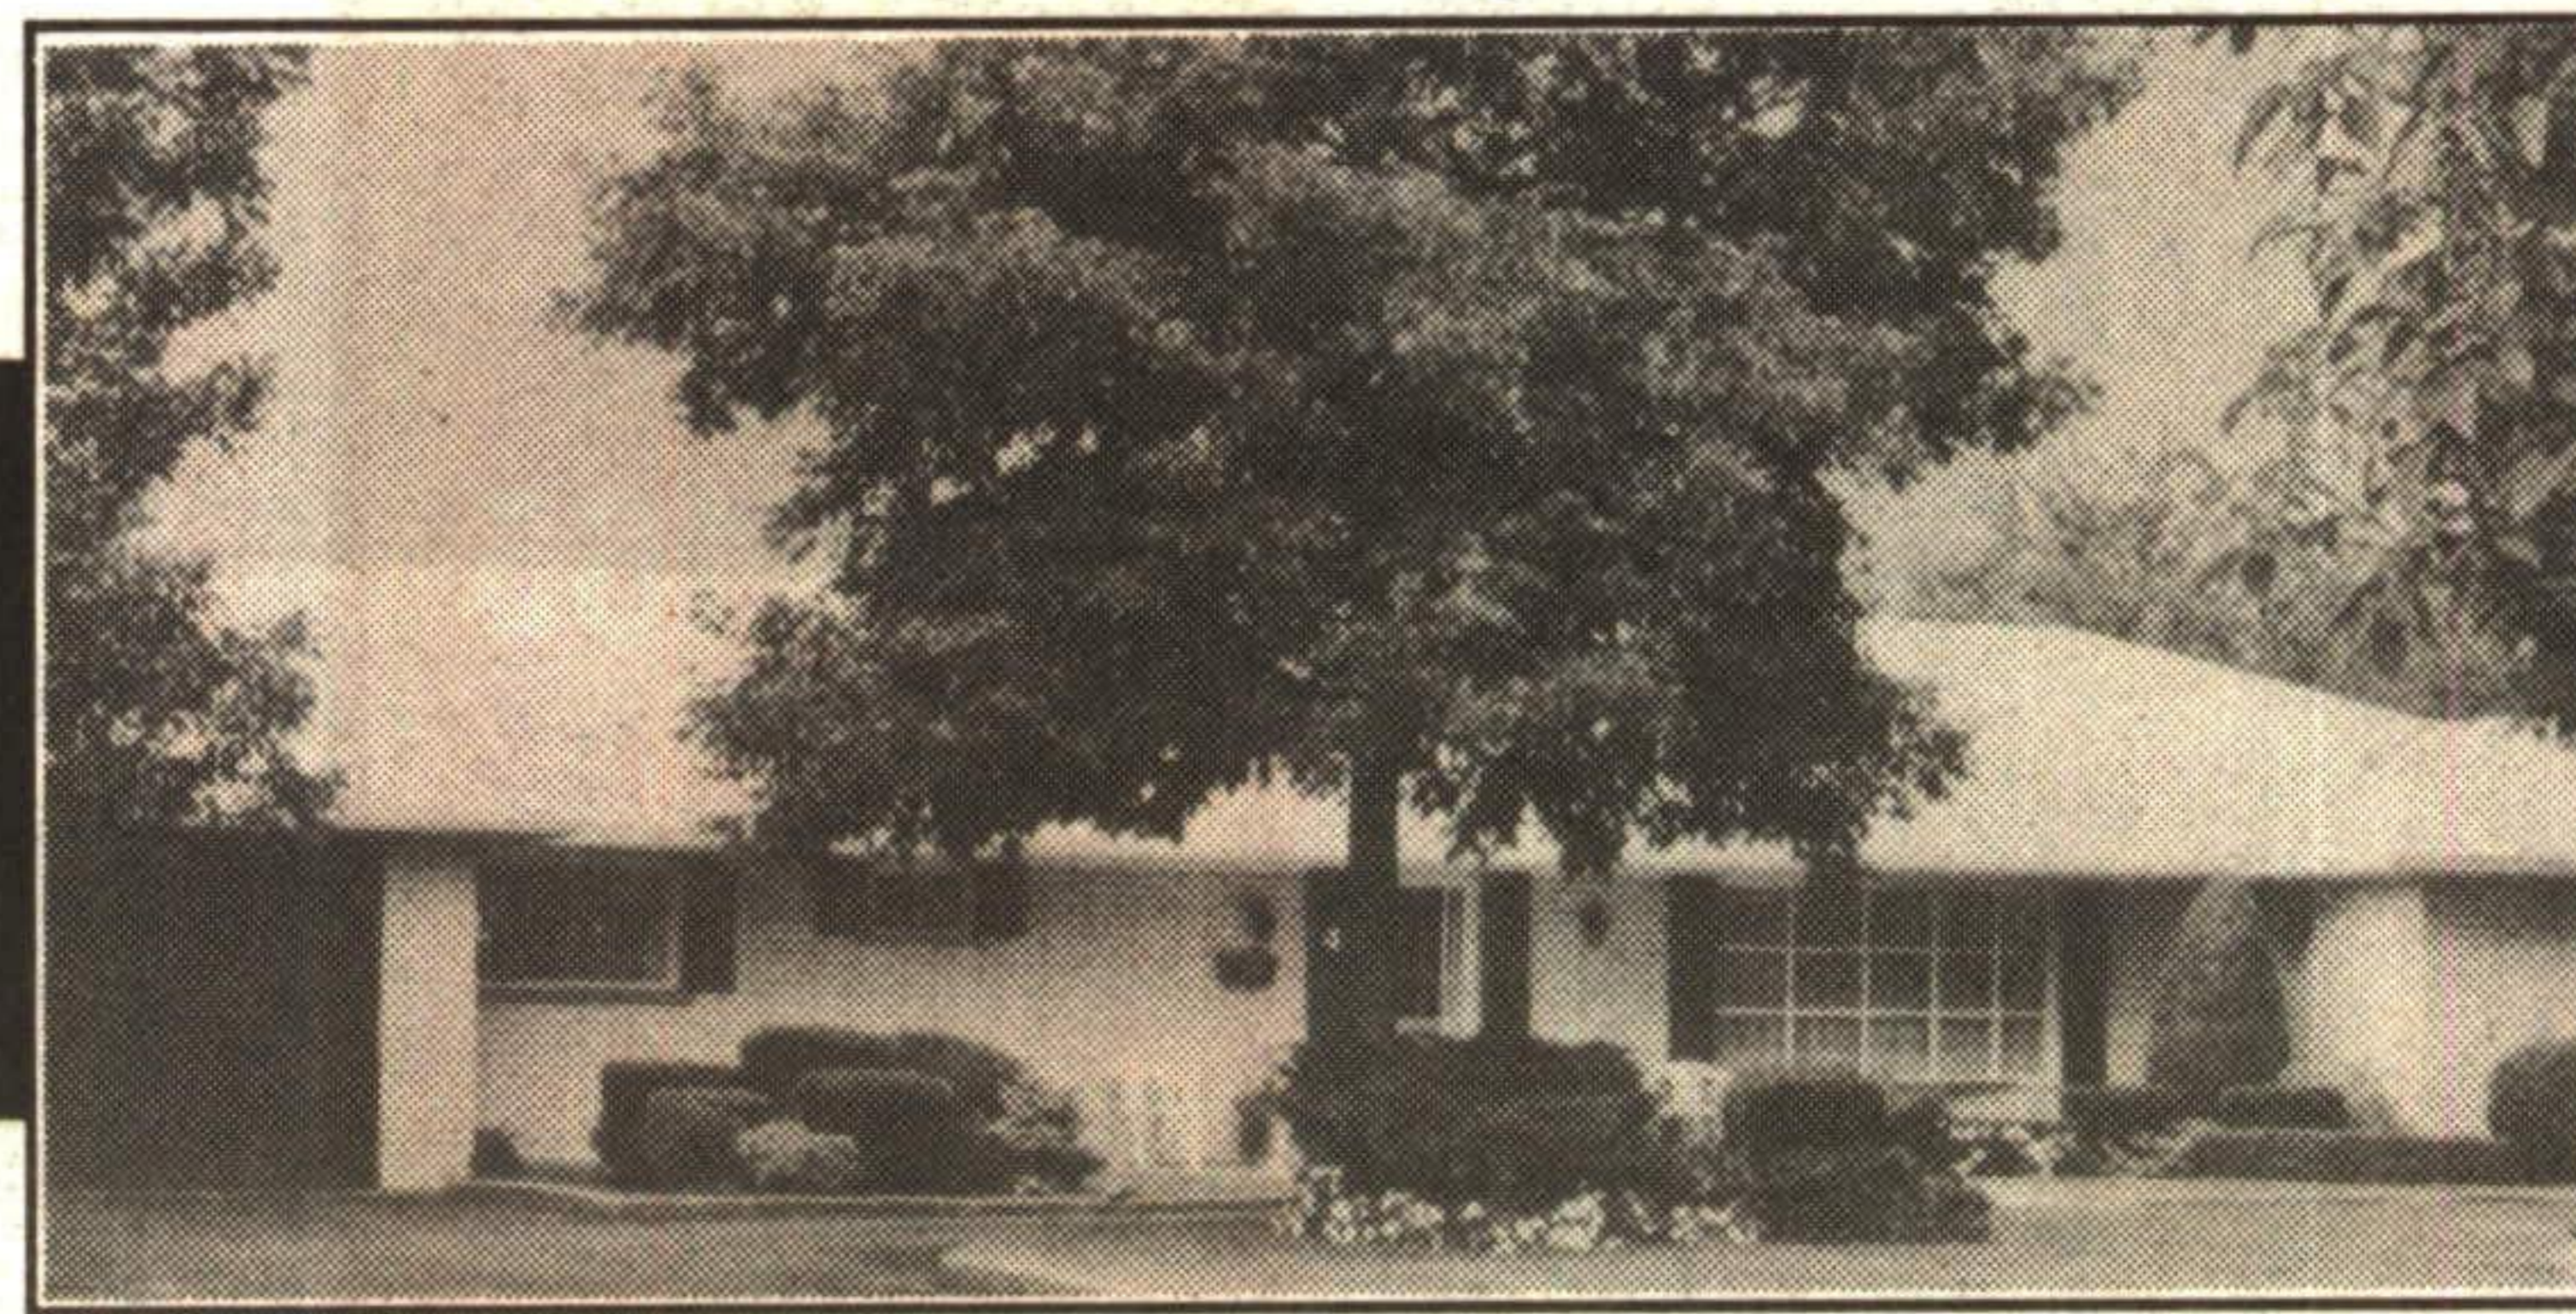

EXECUTIVE'S DREAM - 4 HESLOP COURT

Space galore in this unique & gracious custom built bungalow. Well manicured 3/4 acre lot with breathtaking view. Entertainers choice featuring family room, party room with wet bar, 47 ft. balcony, 3 fireplaces, 3 walkouts & inground pool. To view call Ev Henderson*. 94-2-241