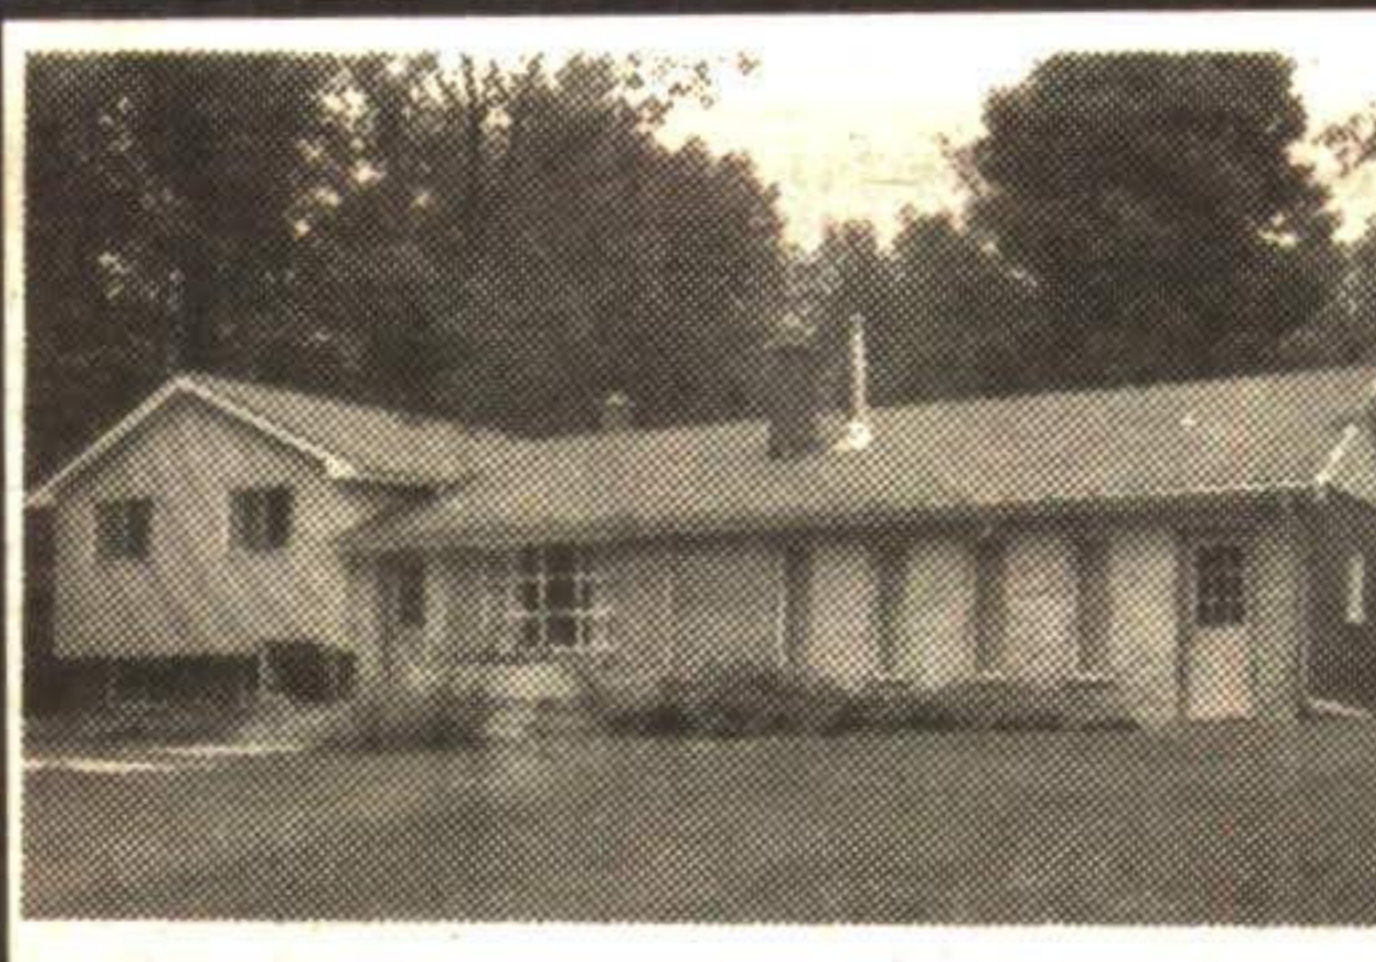

I NEED YOUR LISTINGS! ALL SIZES • ALL PRICES

SOLD
BRENDA PAYTON
ARTHUR F. JOHNSON & ASSOCIATES LIMITED REALTOR
877-5165
24-Hour Pager

877-5165
Tor. 874-3040
Call for a **FREE Market Analysis!**

HOT!! NEW!! GEORGETOWN!!

Brick bungalow is totally upgraded!!! Energy efficient gas furnace with central air & electronic air cleaner, includes 5 appliances, hardwood under broadloom and huge family room for family gatherings. $192,500.

63 LYNDEN CIRCLE REDUCED $145,900!!

Credit River Valley in the rear yard! Ceramic entry, neutral broadloom throughout. Eat-in kitchen, living room / dining room combination. Balcony with River Valley view. Master bedroom offers ensuite privilege. Walkout basement - rarely offered for sale. 94-2-298

GET sold

Call Brenda
877-5165
- 24 hr. pager -

94-2-354

GET sold

Call Brenda
877-5165
- 24 hr. pager -

94-2-359

Not intended to solicit properties already listed for sale.

OPEN HOUSE SUNDAY, AUG. 28 2-4 P.M.
13834 Eighth Line, Halton
$234,900
"LISTEN TO THE QUIET" New kitchen - new wash-room, stunning acre - minutes to town. Don't miss this beauty. Call Betty McKend*. 32-48

$149,900 - "A LITTLE GEM"

Small but special with cedar deck looking over greenspace. Newer windows - gas fireplace and more. Don't miss it. Betty McKend*. 32-47

$239,900 "PICTURE PRETTY"
Sunken living room with woodstove, 2 decks, treed setting, bonus studio/computer room. Call today. Betty McKend*. 32-46

ROYAL LEPAGE
170 Guelph St., Georgetown

BETTY MCKEND
Sales Rep.
877-0173
Tor. 874-3068

EXECUTIVE'S DREAM - 4 HESLOP COURT