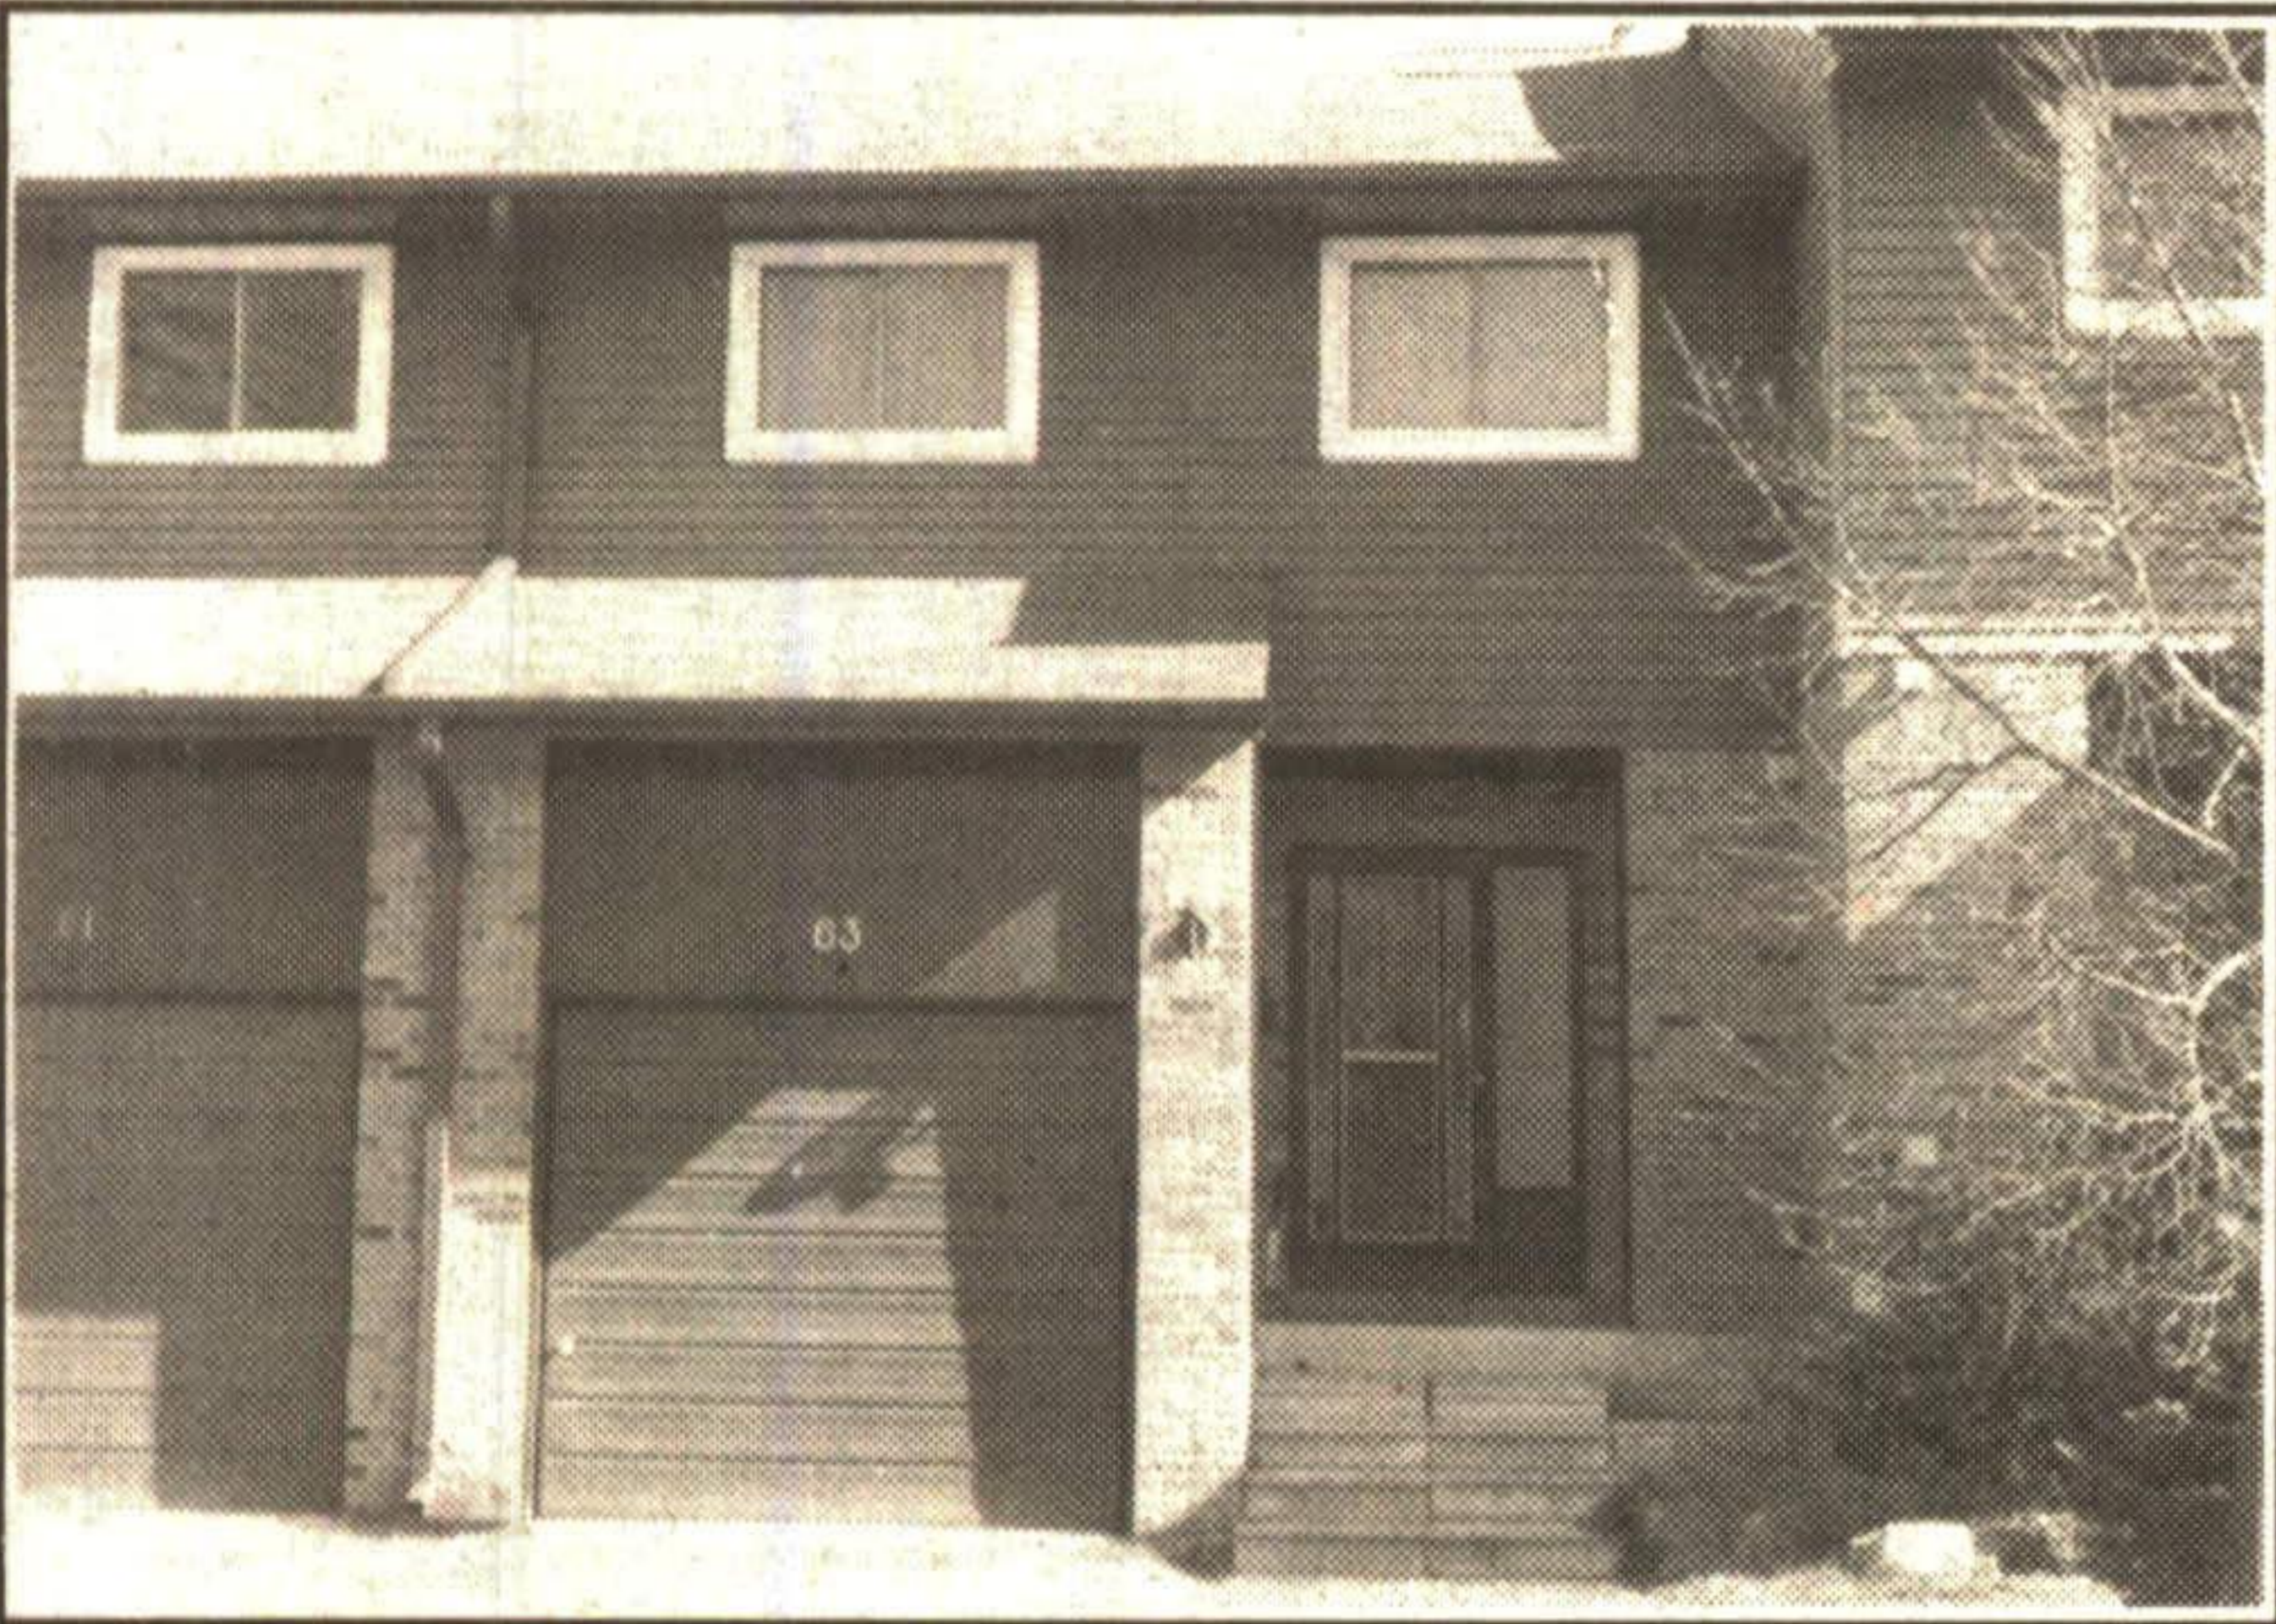

HOT!! NEW!! GEORGETOWN!!

Brick bungalow is totally upgraded!!! Energy efficient gas furnace with central air & electronic air cleaner, includes 5 appliances, hardwood under broadloom and huge family room for family gatherings. \$192,500.

63 LYNDEN CIRCLE REDUCED \$145,900!!

Credit River Valley in the rear yard! Ceramic entry, neutral broadloom throughout. Eat-in kitchen, living room / dining room combination. Balcony with River Valley view. Master bedroom offers ensuite privilege. Walkout basement - rarely offered for sale. 94-2-298