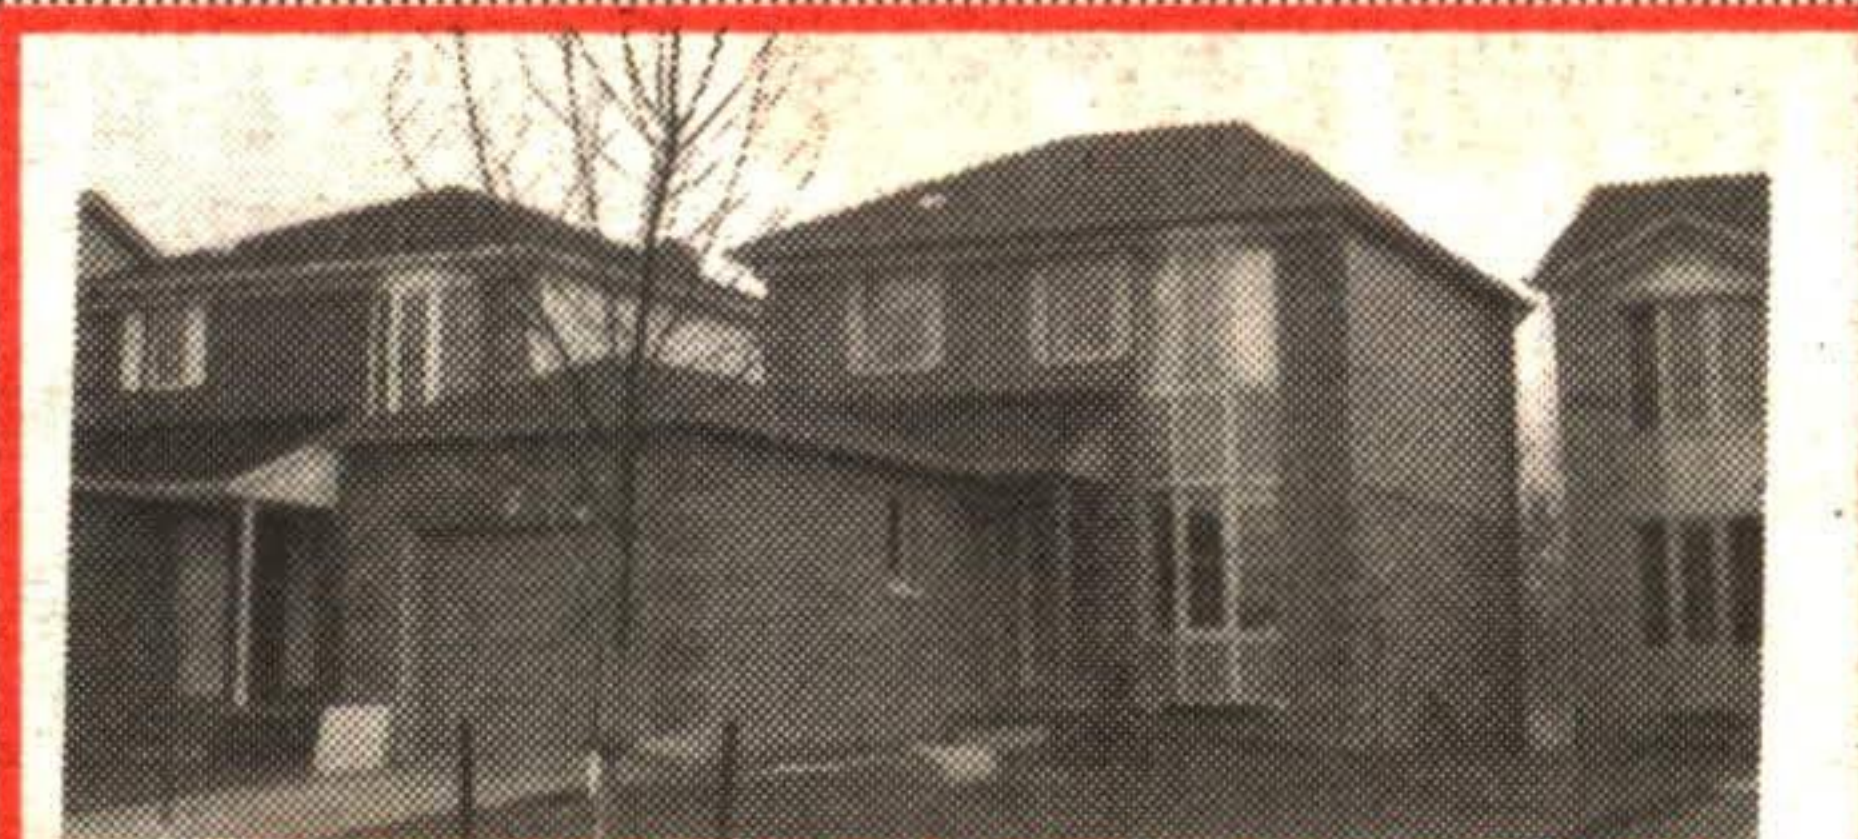

RE/MAX Hall of Fame Member * Sales Reps

SUBURBAN (91) INC.

360 Guelph Street, Georgetown
Tor. 874-3051 **877-5211** Erin 833-7117

Peter* & Yvonne Hrkac

\$209,900

LOVELY HOME ON QUIET CRESCENT

Spacious 4 bedroom is set on a large, private lot. Many upgrades include new roof, new windows, French doors from dining room to flagstone patio, lovely European style kitchen, 3 baths, finished rec room, sparkling hardwood floors & more. Immaculate move-in condition. RM233-94

\$169,900

TOTALLY UPDATED

Large lot is 75' x 125' with inground pool. Added bonus is 5 year mortgage at 8.5%. Vendor Transferred. RM188-94

\$129,900

GREAT BEGINNINGS

Excellent value in this cozy totally renovated 2 bedroom starter, set on a large lot. Open concept design with cathedral ceilings, gorgeous oak flooring. RM084-94

EDGE OF TOWN - PRIVATE PARKLAND, STREAM, WOODS!!

RM132-93

6.75% MORTGAGE - \$168,900!!

Oak kitchen, better quality gas furnace, deck off the kitchen, inlaw suite & ground floor walkout, extended garage. RM131-94

\$179,900

7.55% MORTGAGE FOR 5 YEARS

Less than 6 years old in Georgetown. Spacious 1600 sq. ft. Fireplace RM171-94

\$239,000

ATTENTION PROFESSIONALS!

Century old brick home on 1/2 acre PLUS space to build your in home office. Excellent location fronting on Hwy. #7. RM191-92