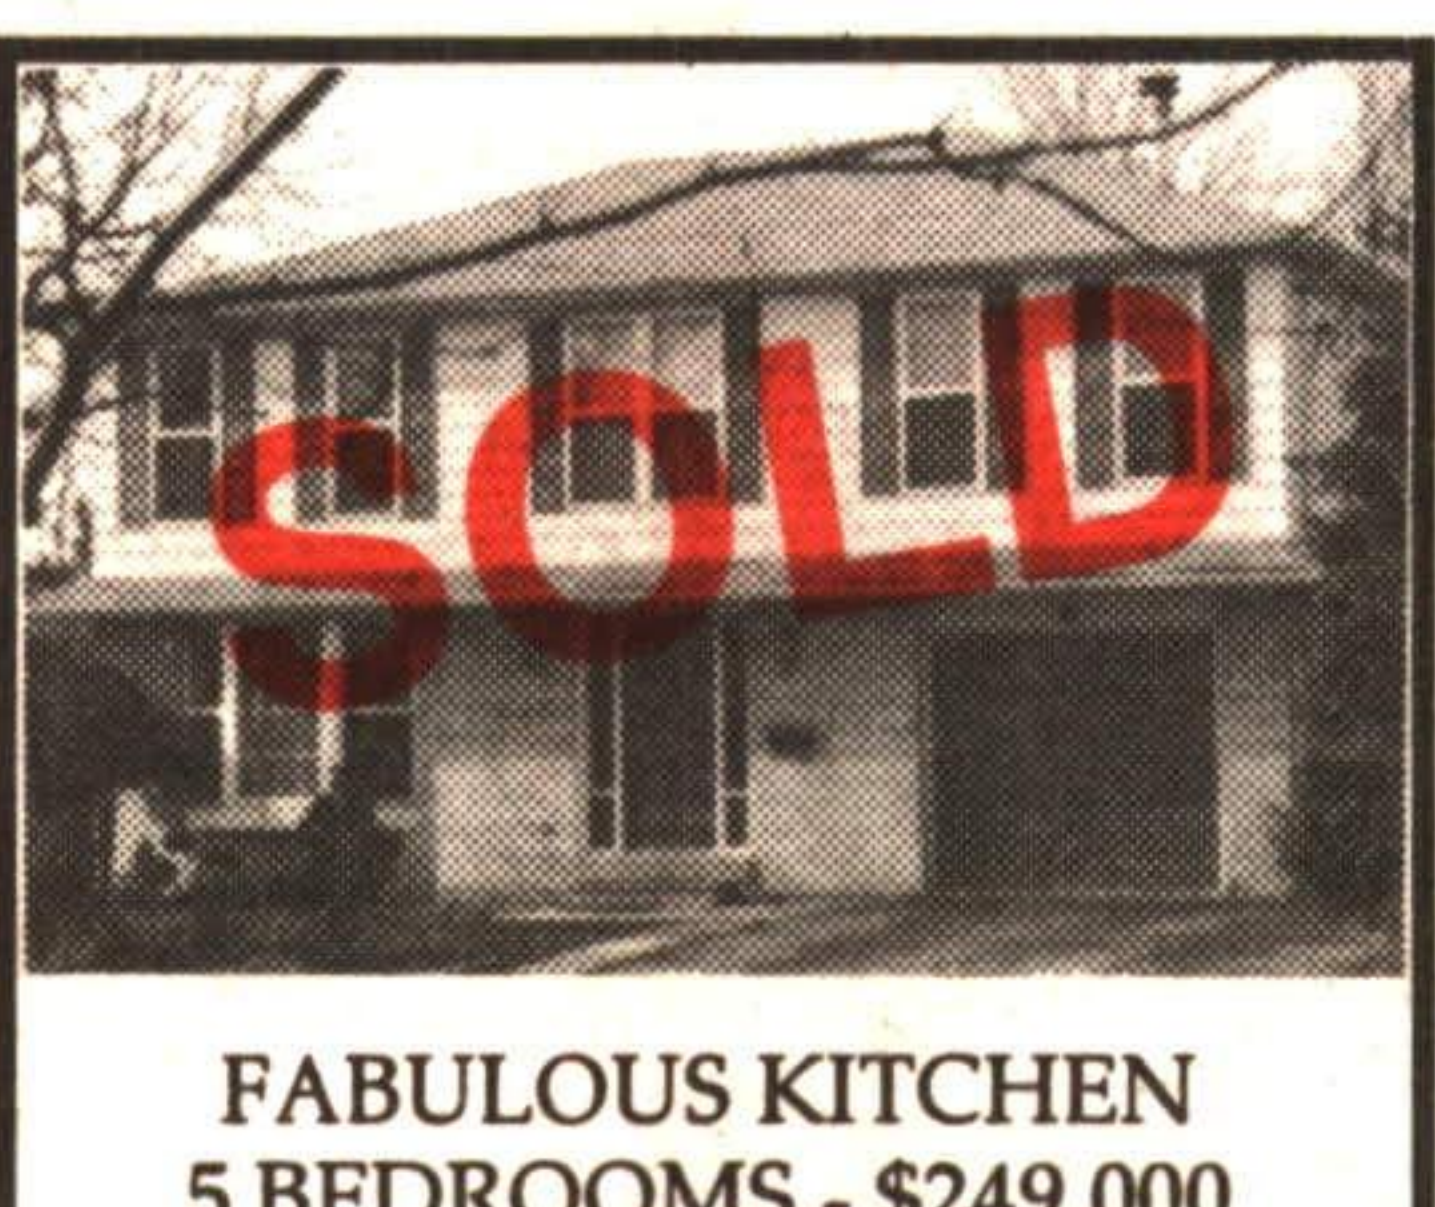

ESTATE DEVELOPMENT

Tastefully decorated spacious home on 2 acres - fabulous oak kitchen, large bright dining room, family & rec room woodstoves, main floor laundry, in-law suite & just 2 minutes to Erin - \$259,900. Call Sandra Nairn*. 94-2-355

MARTHA SUMMERS*

HARDWOOD BUSH, POND, 10 ACRES, STONE FIREPLACE, HARDWOOD FLOORS

*Stately Stone!
 *Approx. 3500 sq. ft. of charm
 *4 bedrooms, 3-1/2 bathrooms
 *Exposed stone in family room
 *Beamed cathedral ceiling
 *Gourmet kitchen
 *2 landscaped acres
 A pleasure to see with Martha Summers

FABULOUS KITCHEN 5 BEDROOMS - \$249,000

COUNTRY CLOSE TO GEORGETOWN - \$219,000

FABULOUS RAVINE LOT GEORGETOWN - \$259,000

MATURE LANDSCAPING, REFORESTED AREA, PASTURE, EVERFLOWING STREAM, 39 ACRES. CHARMING HOME WITH TIN CEILINGS, PINE KITCHEN, SEPARATE 20' x 50' STORE OR OFFICE, LARGE BARN AND WORKSHOP FOR ALL YOUR NEEDS.