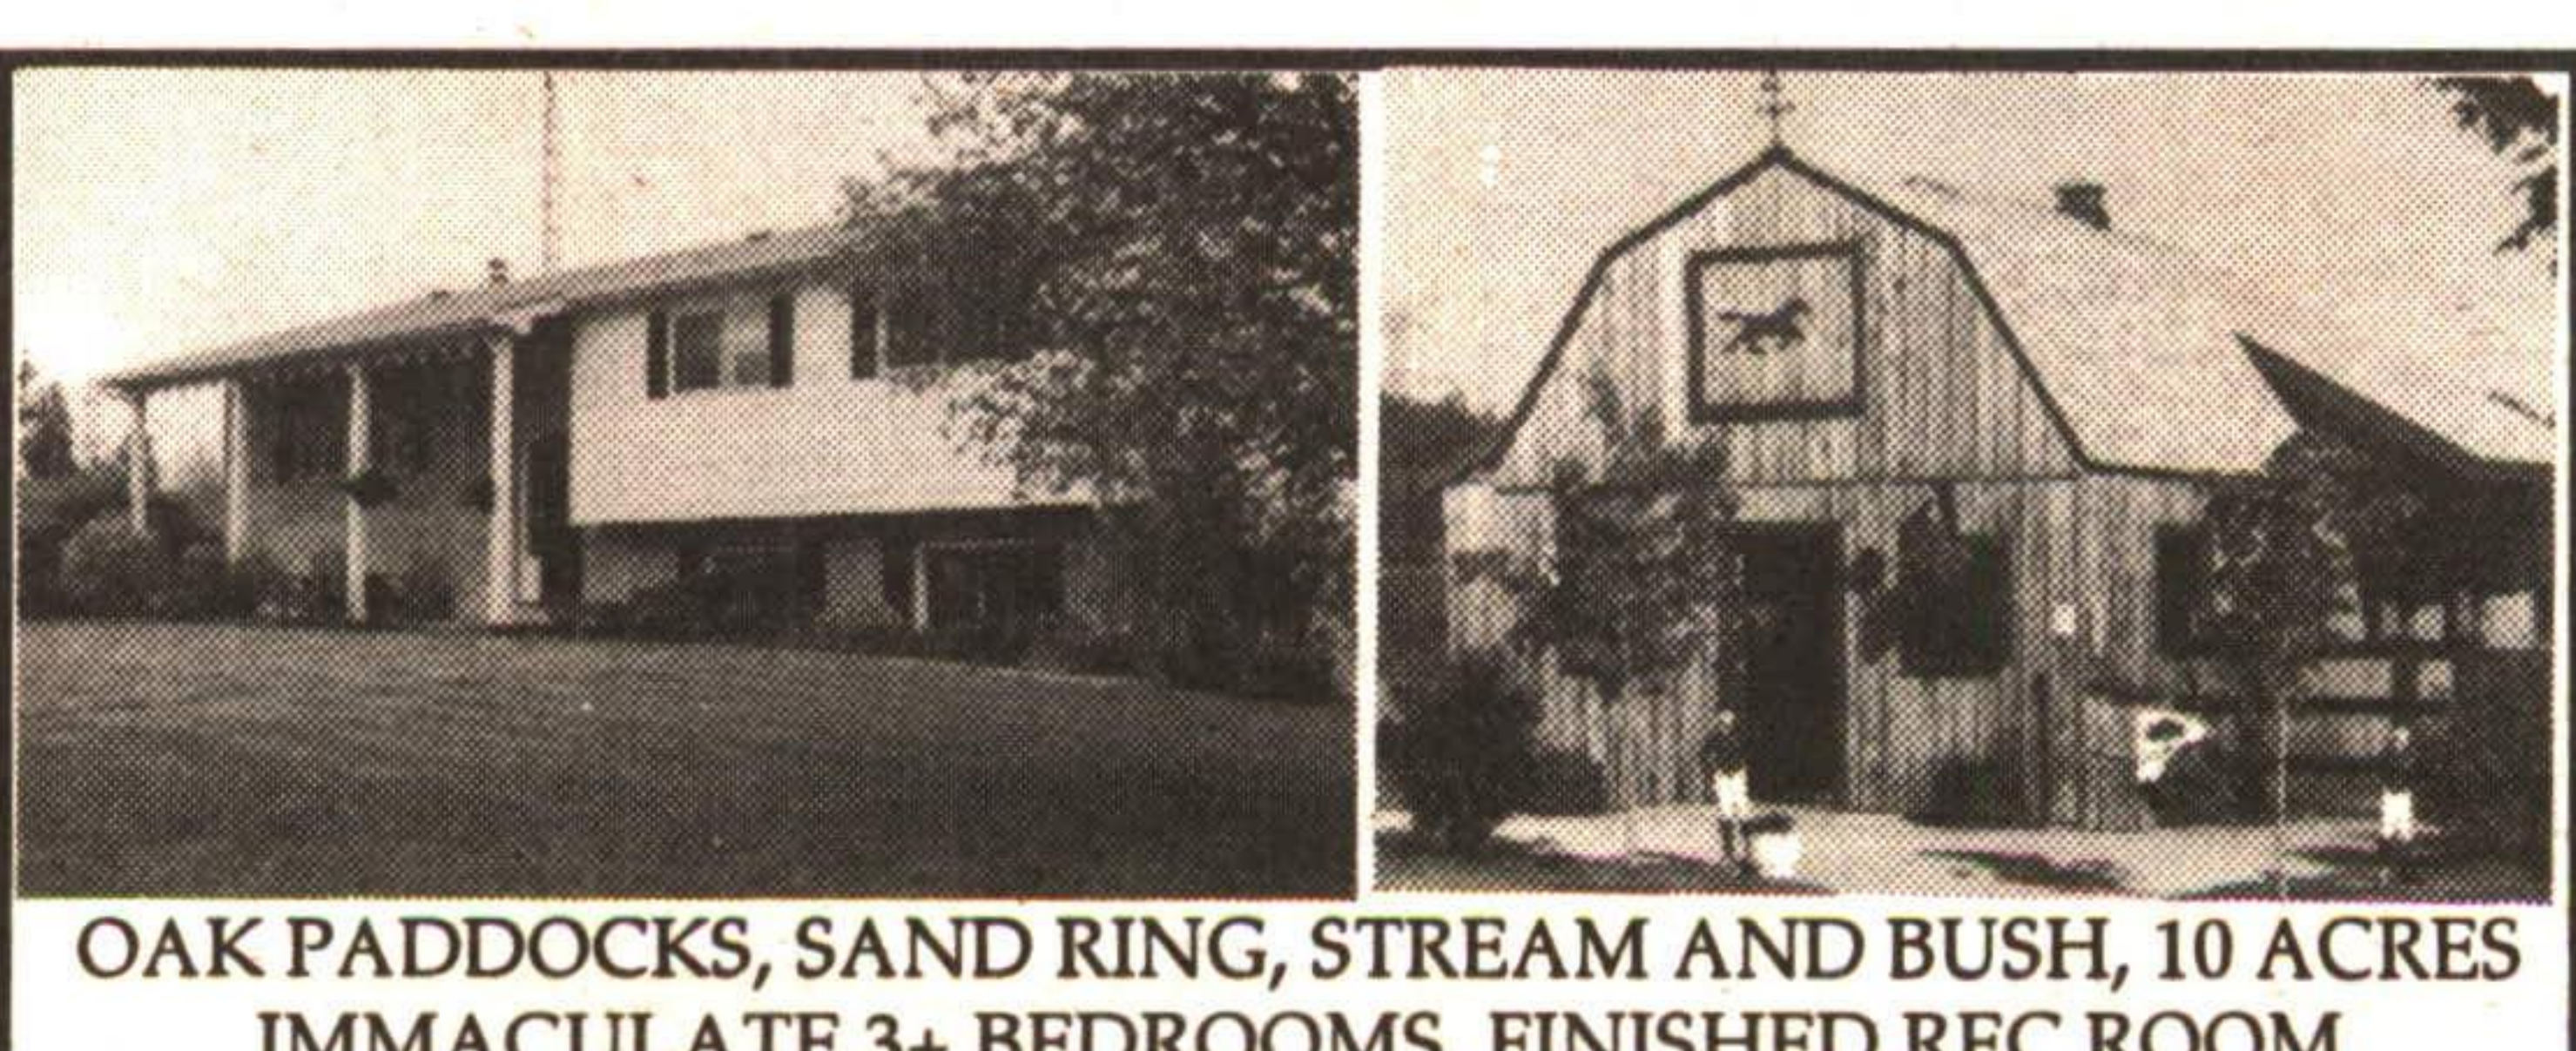

OPEN HOUSE

SAT., JUNE 18th 2-4 p.m.
 at 149 Lou's Blvd., Rockwood
 Follow the signs from Hwy. & MacLennan

SENSATIONAL BUNGALOW

1940 sq. ft. plus knockout rec rm, games rm, office & bath and features ensuite, jacuzzi & fireplace. 94-2-384

FABULOUS KITCHEN 5 BEDROOMS - \$249,000

COUNTRY CLOSE TO GEORGETOWN - \$219,000

FABULOUS RAVINE LOT GEORGETOWN - \$259,000

MATURE LANDSCAPING, REFORESTED AREA, PASTURE, EVERFLOWING STREAM, 39 ACRES. CHARMING HOME WITH TIN CEILINGS, PINE KITCHEN, SEPARATE 20' x 50' STORE OR OFFICE, LARGE BARN AND WORKSHOP FOR ALL YOUR NEEDS.

1 ACRE VIEWING THE ESCARPMENT, 2 OAK KITCHENS, 6 BEDROOMS, 3 FULL BATHROOMS

OAK PADDOCKS, SAND RING, STREAM AND BUSH, 10 ACRES IMMACULATE 3+ BEDROOMS, FINISHED REC ROOM

EXCLUSIVE LIFESTYLE IN ROCKWOOD LARGE KITCHEN, SUNKEN EATING AREA, OFFICE AND SEPARATE BASEMENT ENTRANCE