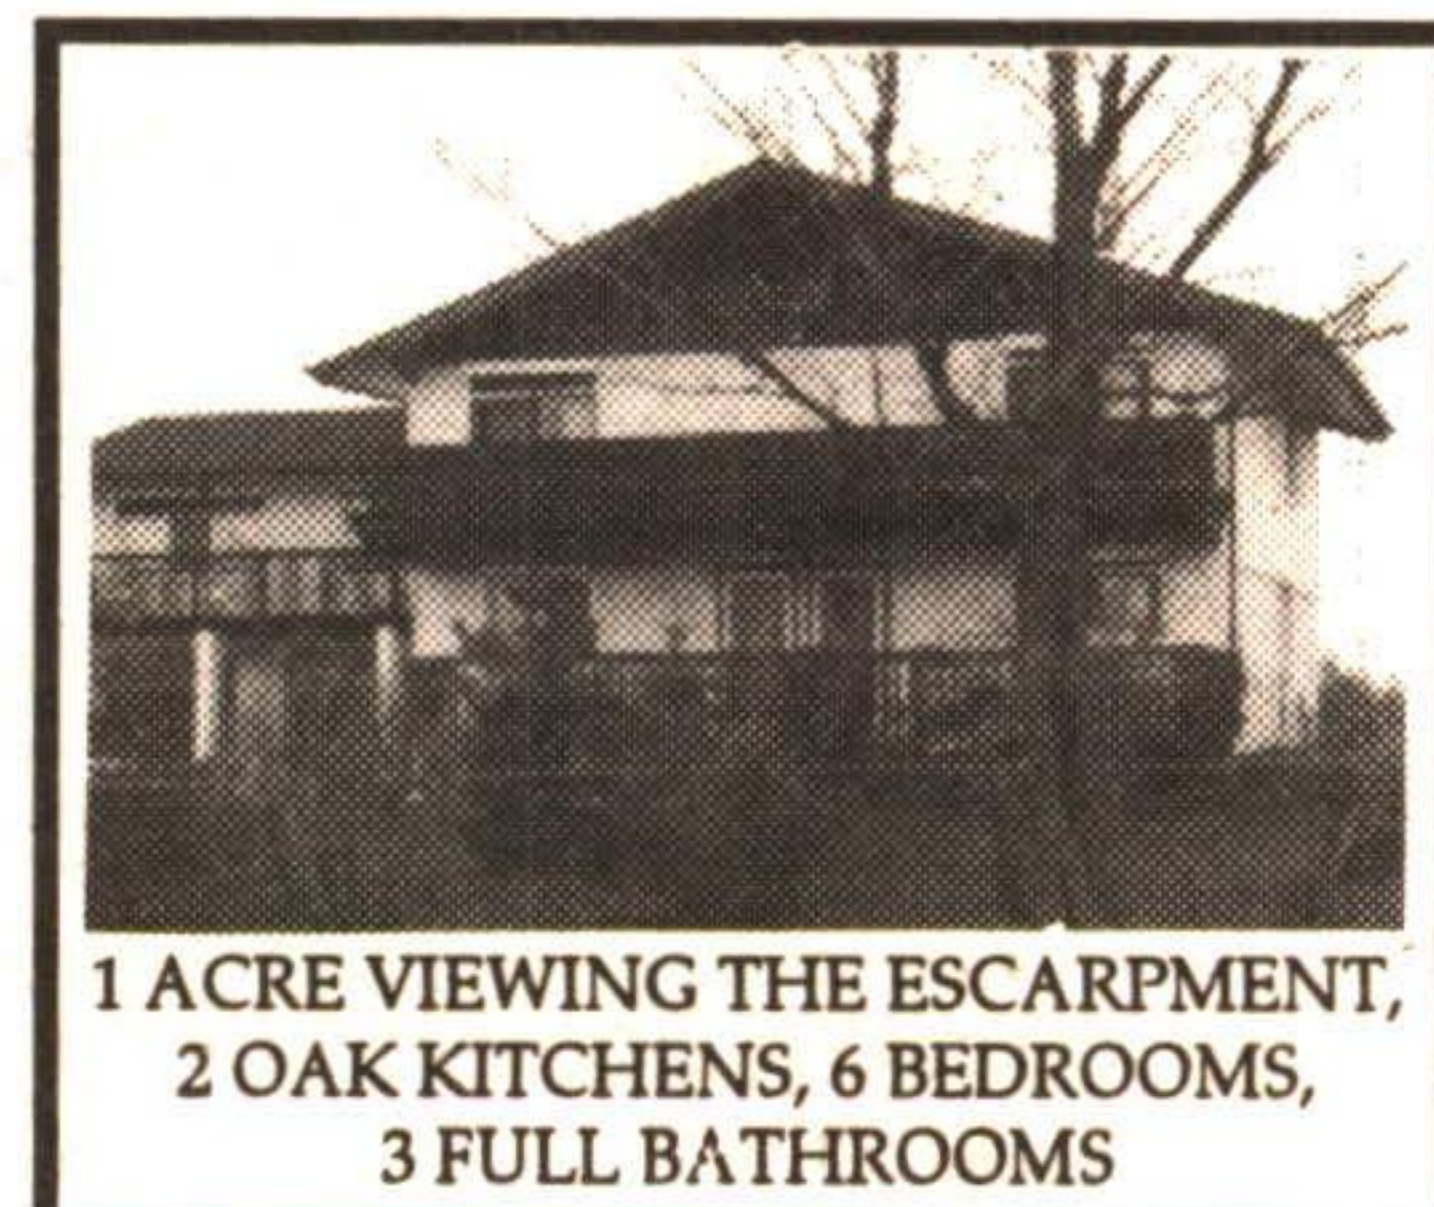

FABULOUS KITCHEN 5 BEDROOMS - \$249,000

COUNTRY CLOSE TO GEORGETOWN - \$219,000

FABULOUS RAVINE LOT GEORGETOWN - \$259,000

MATURE LANDSCAPING, REFORESTED AREA, PASTURE, EVERFLOWING STREAM, 39 ACRES. CHARMING HOME WITH TIN CEILINGS, PINE KITCHEN, SEPARATE 20' x 50' STORE OR OFFICE, LARGE BARN AND WORKSHOP FOR ALL YOUR NEEDS.

1 ACRE VIEWING THE ESCARPMENT, 2 OAK KITCHENS, 6 BEDROOMS, 3 FULL BATHROOMS

OAK PADDOCKS, SAND RING, STREAM AND BUSH, 10 ACRES IMMACULATE 3+ BEDROOMS, FINISHED REC ROOM

EXCLUSIVE LIFESTYLE IN ROCKWOOD LARGE KITCHEN, SUNKEN EATING AREA, OFFICE AND SEPARATE BASEMENT ENTRANCE