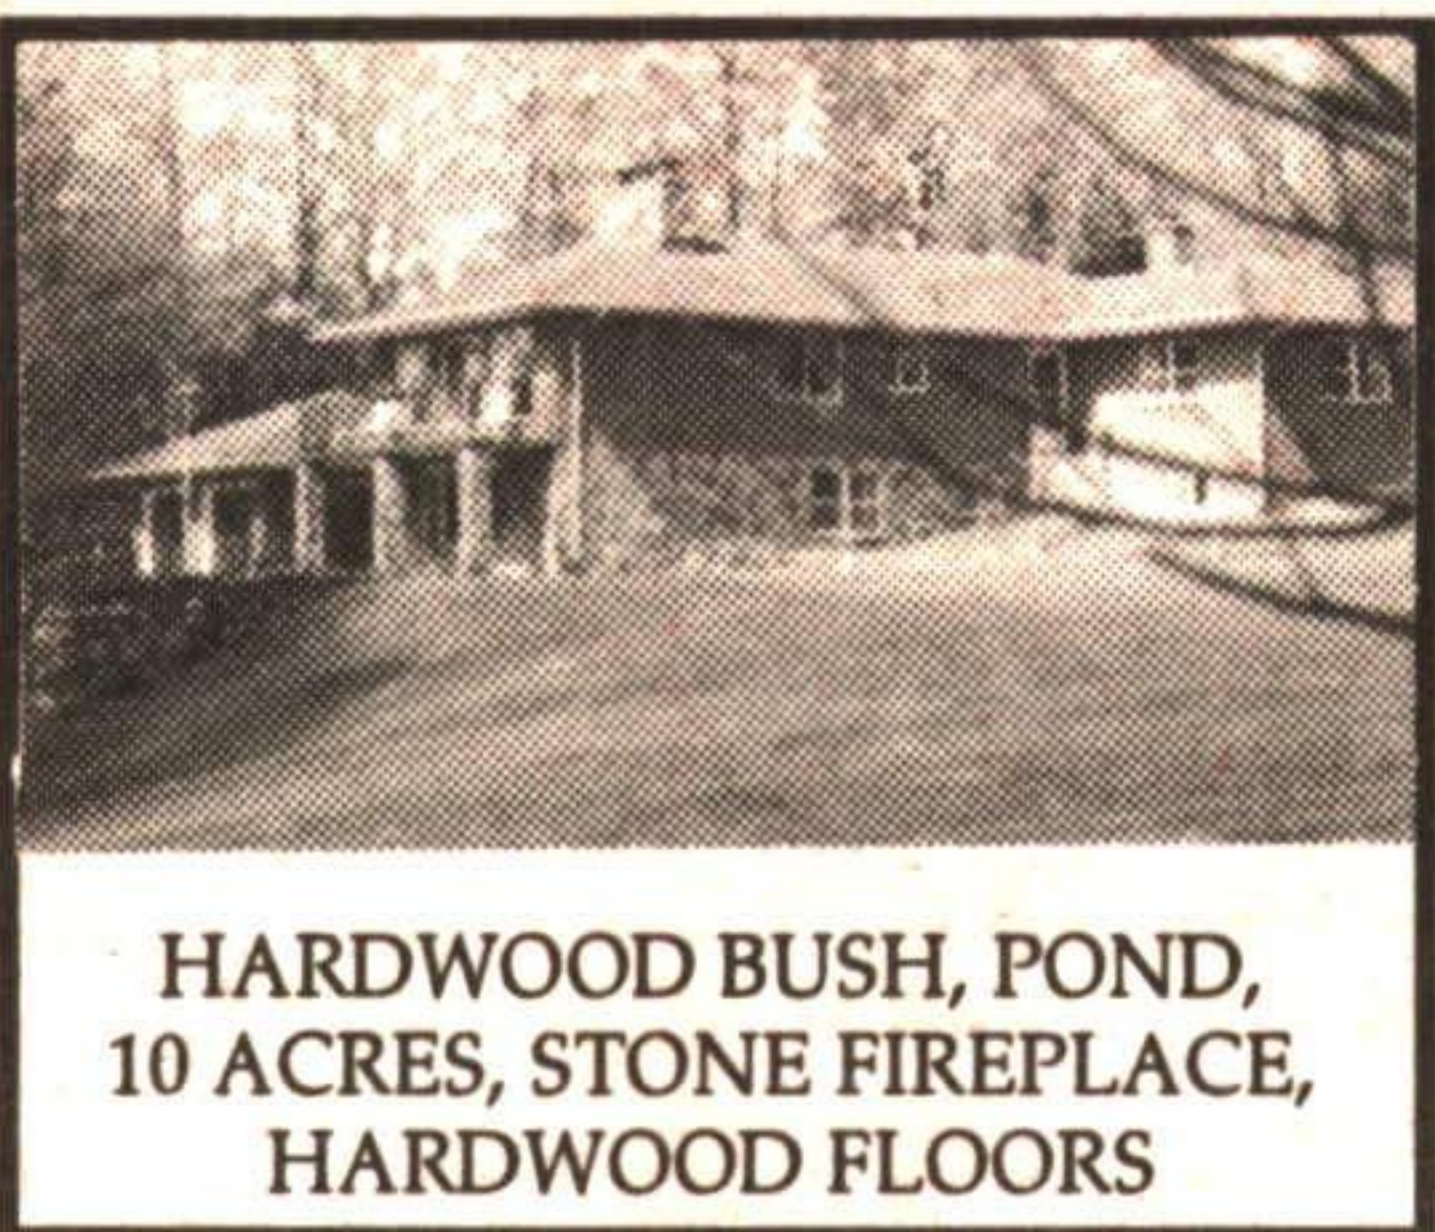

MARTHA SUMMERS*

HARDWOOD BUSH, POND, 10 ACRES, STONE FIREPLACE, HARDWOOD FLOORS

*Stately Stone!
 *Approx. 3500 sq. ft. of charm
 *4 bedrooms, 3-1/2 bathrooms
 *Exposed stone in family room
 *Beamed cathedral ceiling
 *Gourmet kitchen
 *2 landscaped acres
 A pleasure to see with Martha Summers