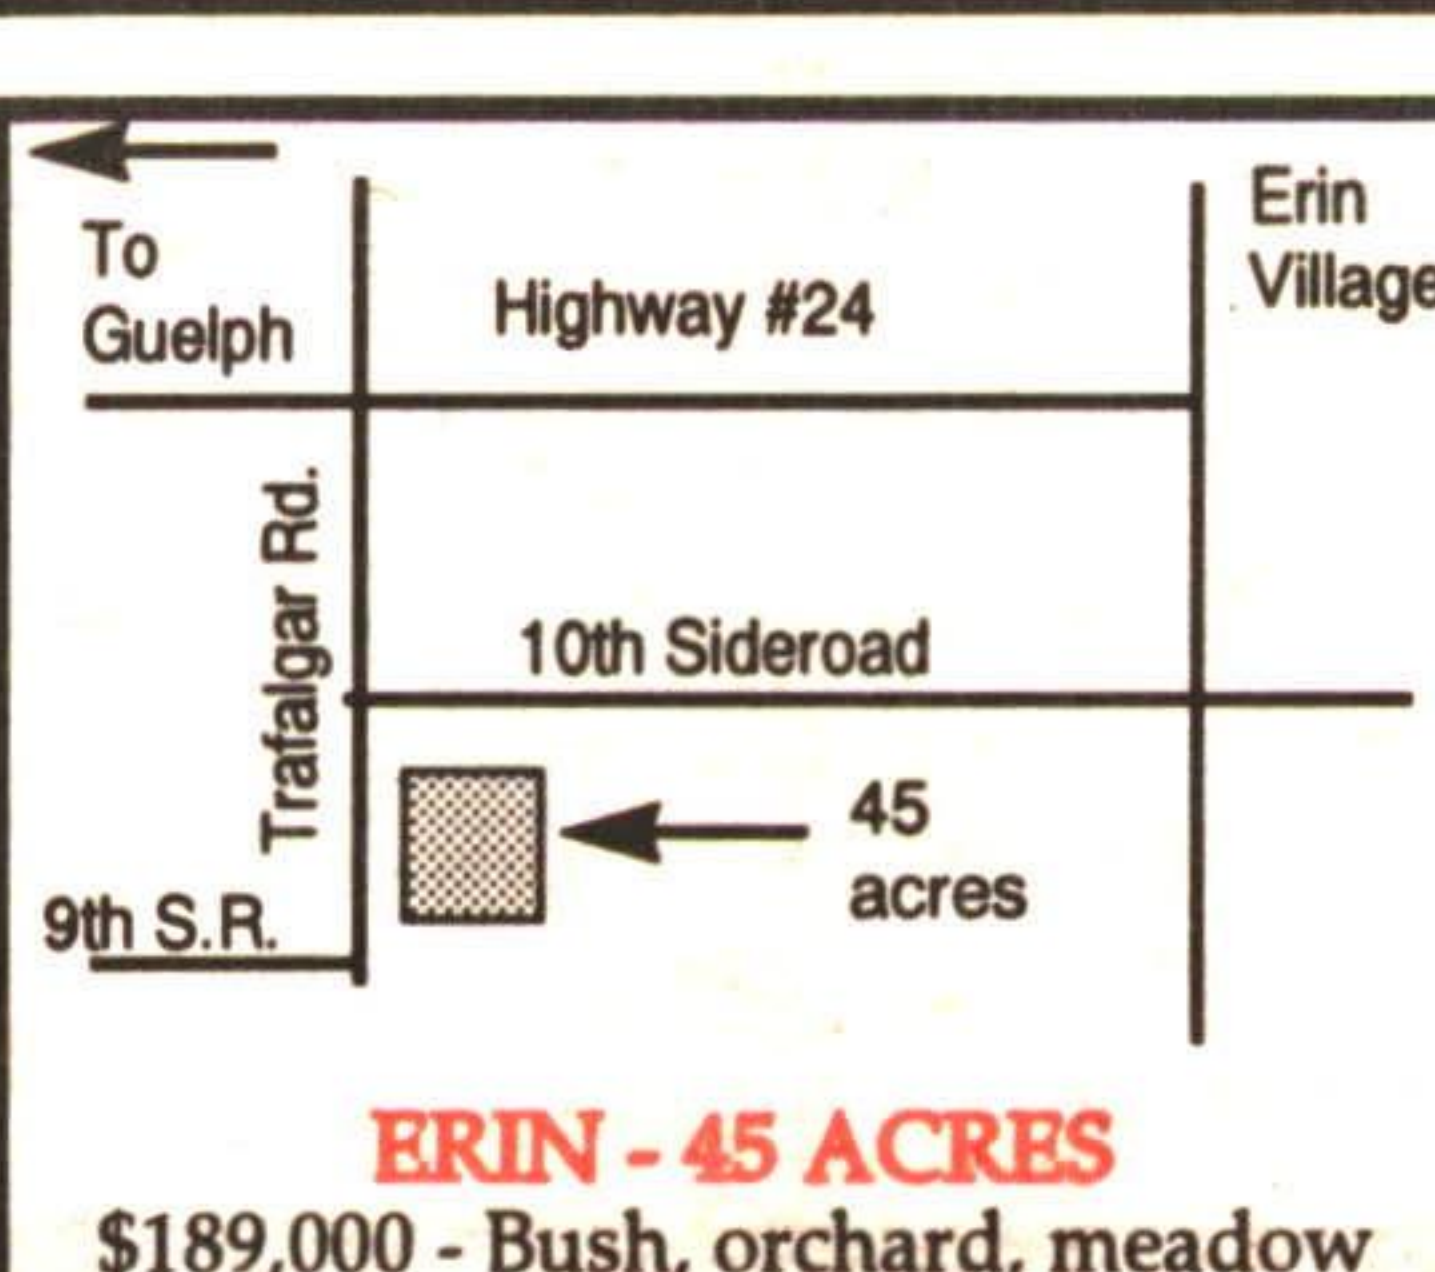

HARDWOOD BUSH, STREAM, PADDOCKS, BARN, 10 ACRES MAIN FLOOR FAMILY ROOM, LARGE KITCHEN, 4 BEDROOMS, FINISHED LOFT

LOCATION, LOCATION, LOCATION 20 NATURAL ACRES, EXECUTIVE 4 BEDROOM, MAIN FLOOR FAMILY ROOM & DEN

VIEWS, PASTURE, FIELD, BARN & GARAGE, 22 ACRES CHARMING & COMPLETE OPEN CONCEPT LOG HOME, 3+ BEDROOMS

NEW! LOT OR BUILDERS HOUSE - ERIN - \$114,000 OR \$249,000

ERIN - 45 ACRES
 \$189,000 - Bush, orchard, meadow