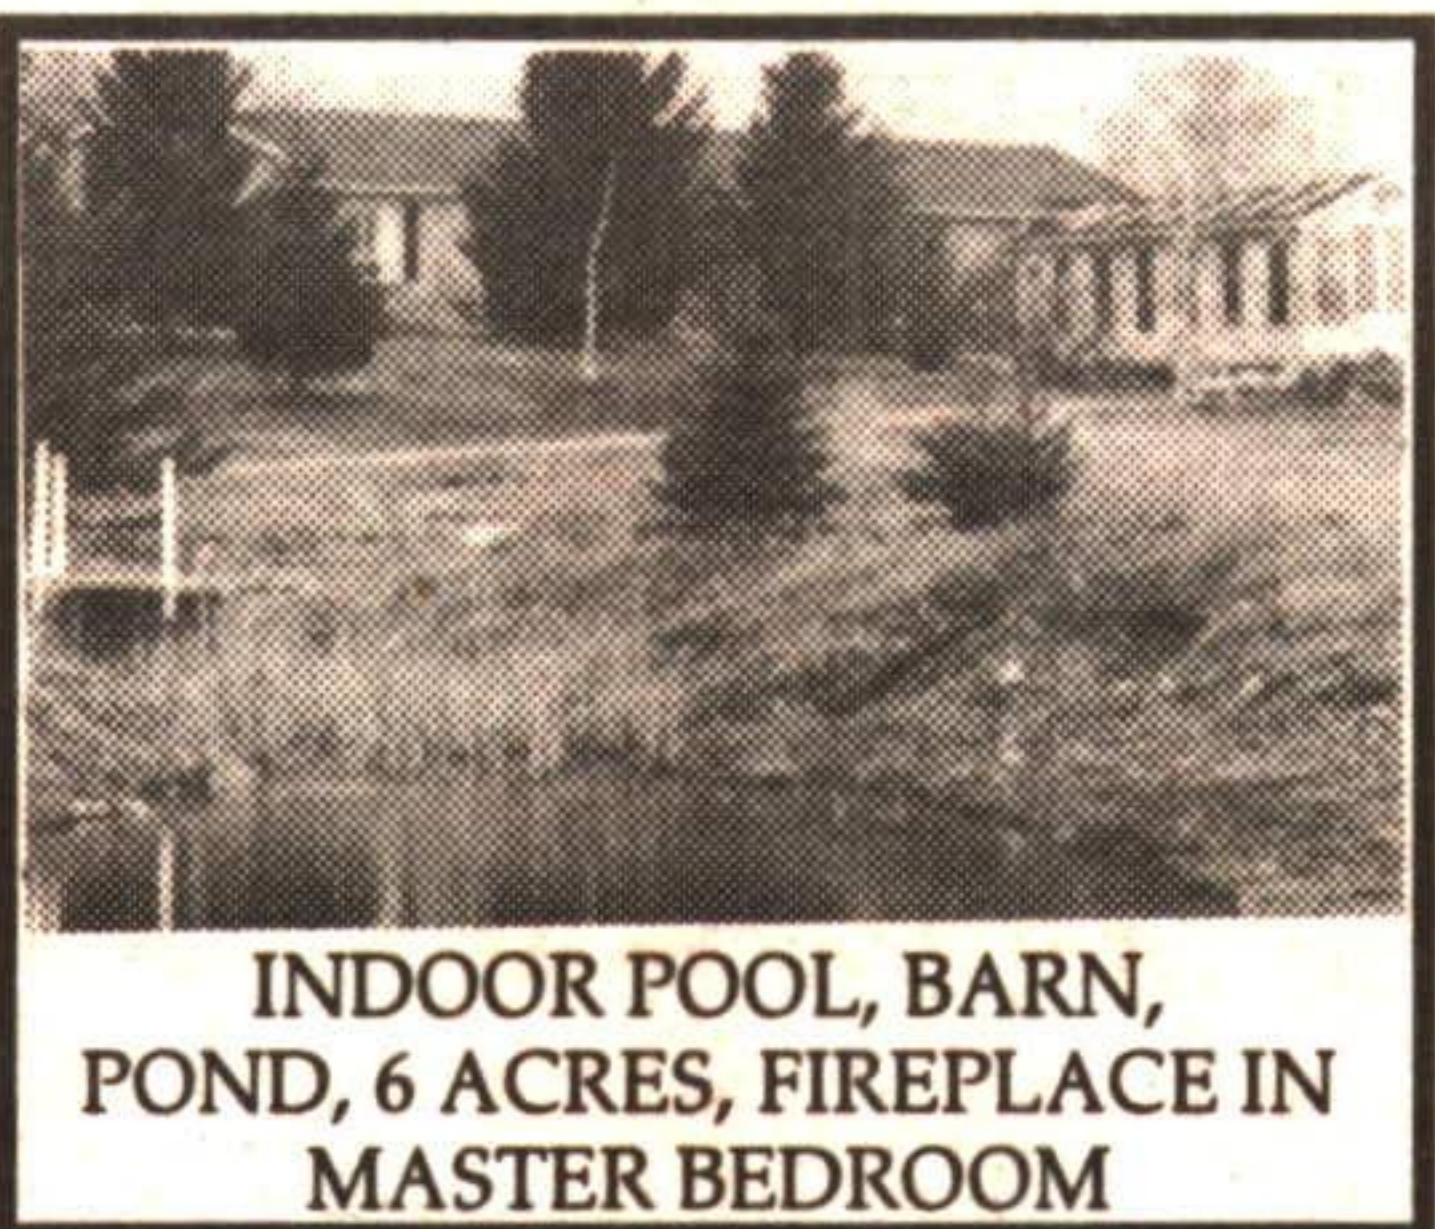

NEW PRICE

WALK TO MALL

From this beauty - spacious dining, gleaming hardwoods, new windows, new bathroom with jacuzzi tub, central air, in-law or teen suite in an excellent location. \$169,900. Call Sandra Nairn*. 94-2-324

MARTHA SUMMERS*

HARDWOOD BUSH, POND, 10 ACRES, STONE FIREPLACE, HARDWOOD FLOORS

*Stately Stone!
 *Approx. 3500 sq. ft. of charm
 *4 bedrooms, 3-1/2 bathrooms
 *Exposed stone in family room
 *Beamed cathedral ceiling
 *Gourmet kitchen
 *2 landscaped acres
 A pleasure to see with Martha Summers

INDOOR POOL, BARN, POND, 6 ACRES, FIREPLACE IN MASTER BEDROOM

PRIVATE HARDWOOD BUSH, MATURE LANDSCAPING 5 ACRES, ATRIUM, SCREENED-IN PORCH, ENTERTAINERS DELIGHT

VIEWS, WATER, MEADOW 10 ACRES, 20' BEAMED LIVING ROOM WITH FLOOR TO CEILING FIREPLACE

FABULOUS KITCHEN 5 BEDROOMS - \$249,000

COUNTRY CLOSE TO GEORGETOWN - \$219,000

FABULOUS RAVINE LOT GEORGETOWN - \$259,000

MATURE LANDSCAPING, REFORESTED AREA, PASTURE, EVERFLOWING STREAM, 39 ACRES. CHARMING HOME WITH TIN CEILINGS, PINE KITCHEN, SEPARATE 20' x 50' STORE OR OFFICE, LARGE BARN AND WORKSHOP FOR ALL YOUR NEEDS.