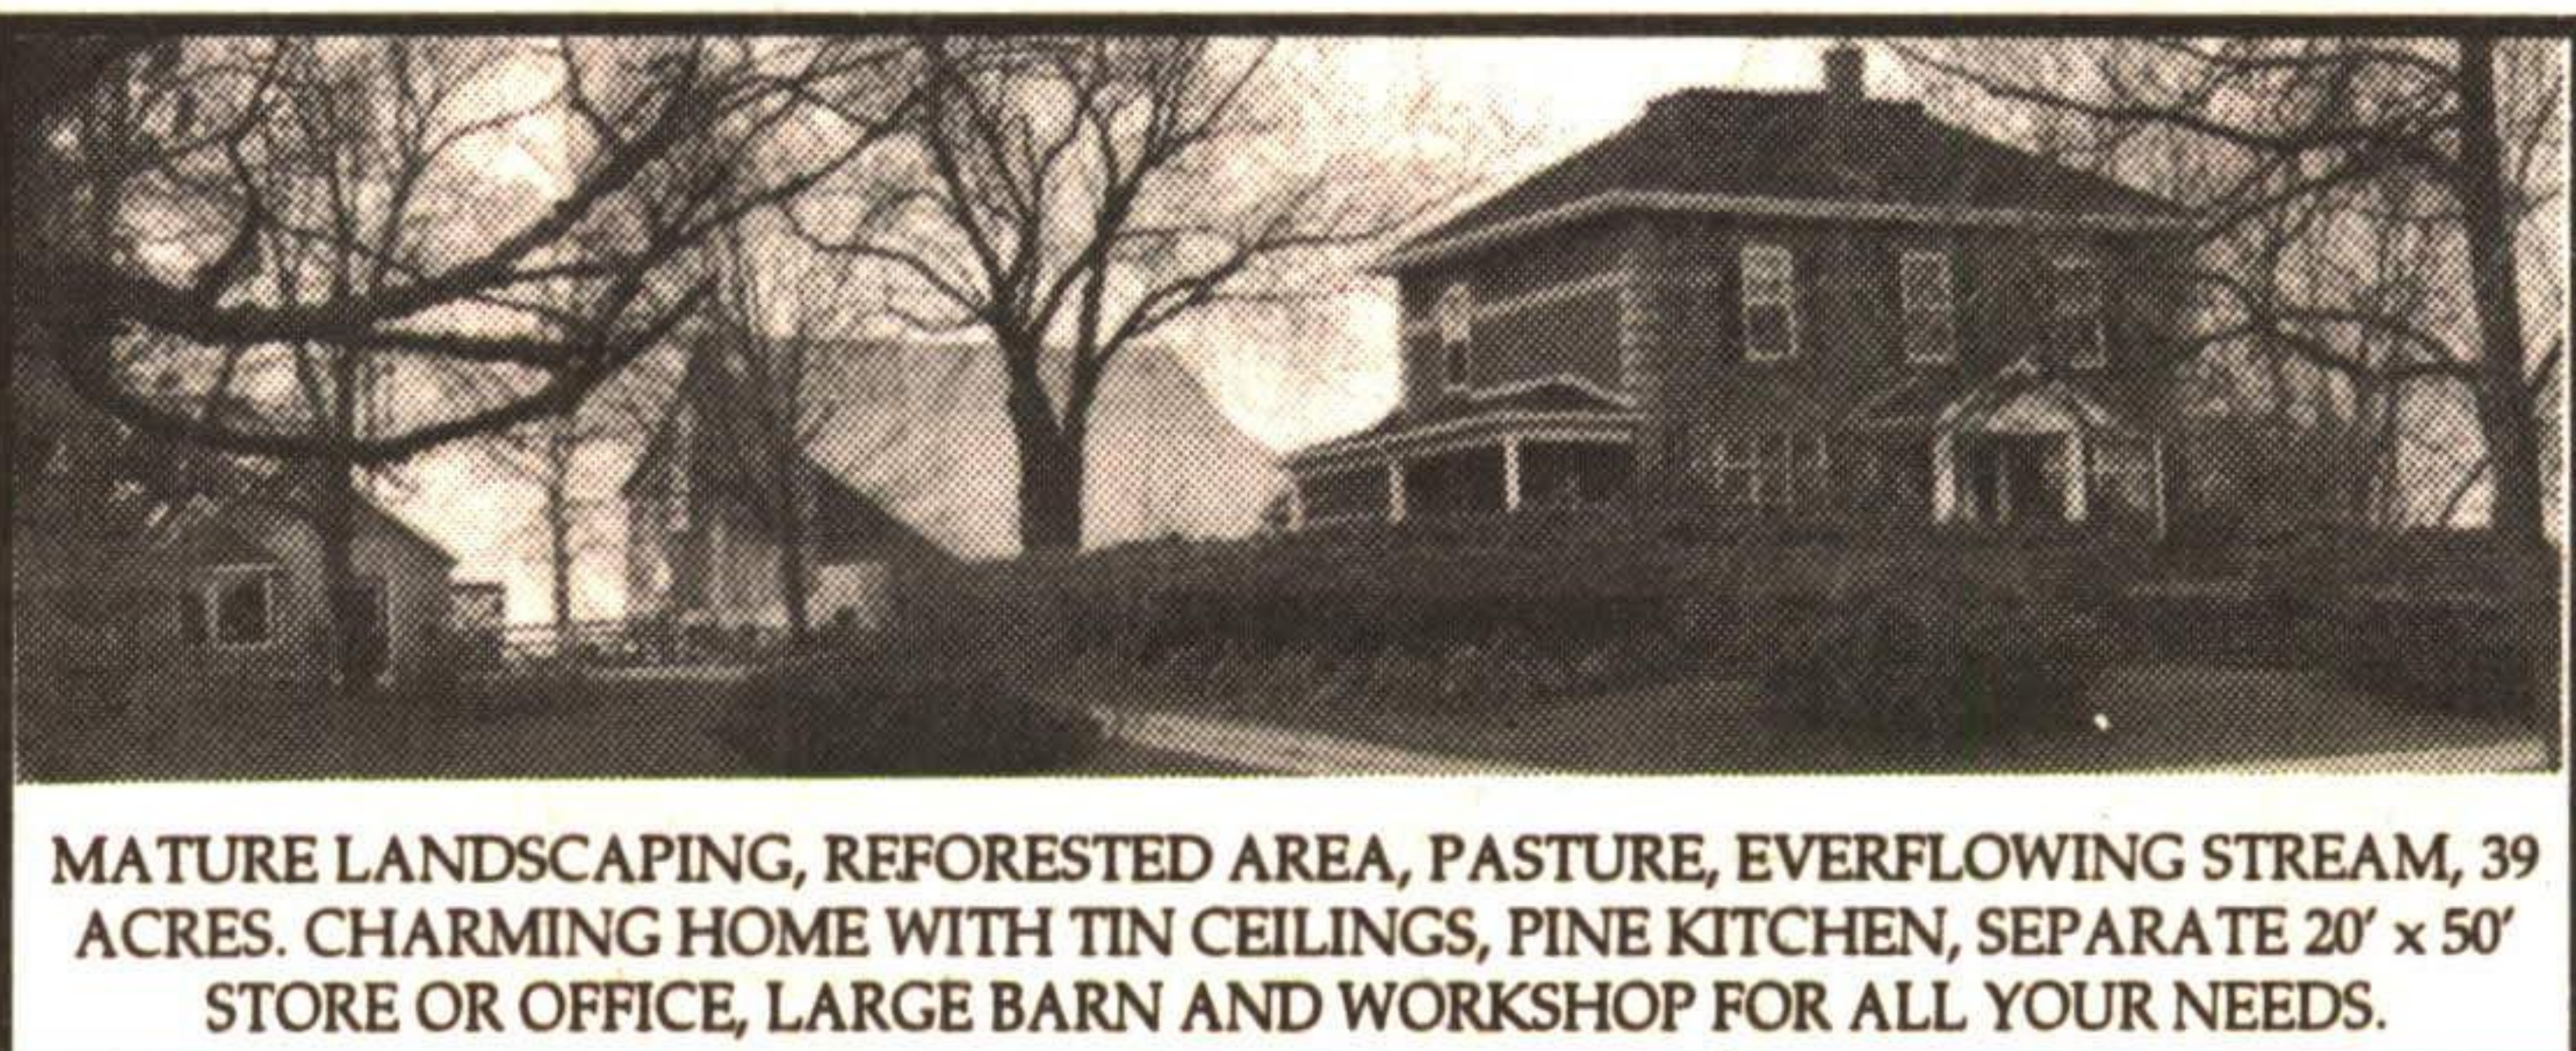

FABULOUS KITCHEN 5 BEDROOMS - \$249,000

COUNTRY CLOSE TO GEORGETOWN - \$219,000

FABULOUS RAVINE LOT GEORGETOWN - \$259,000

MATURE LANDSCAPING, REFORESTED AREA, PASTURE, EVERFLOWING STREAM, 39 ACRES. CHARMING HOME WITH TIN CEILINGS, PINE KITCHEN, SEPARATE 20' x 50' STORE OR OFFICE, LARGE BARN AND WORKSHOP FOR ALL YOUR NEEDS.