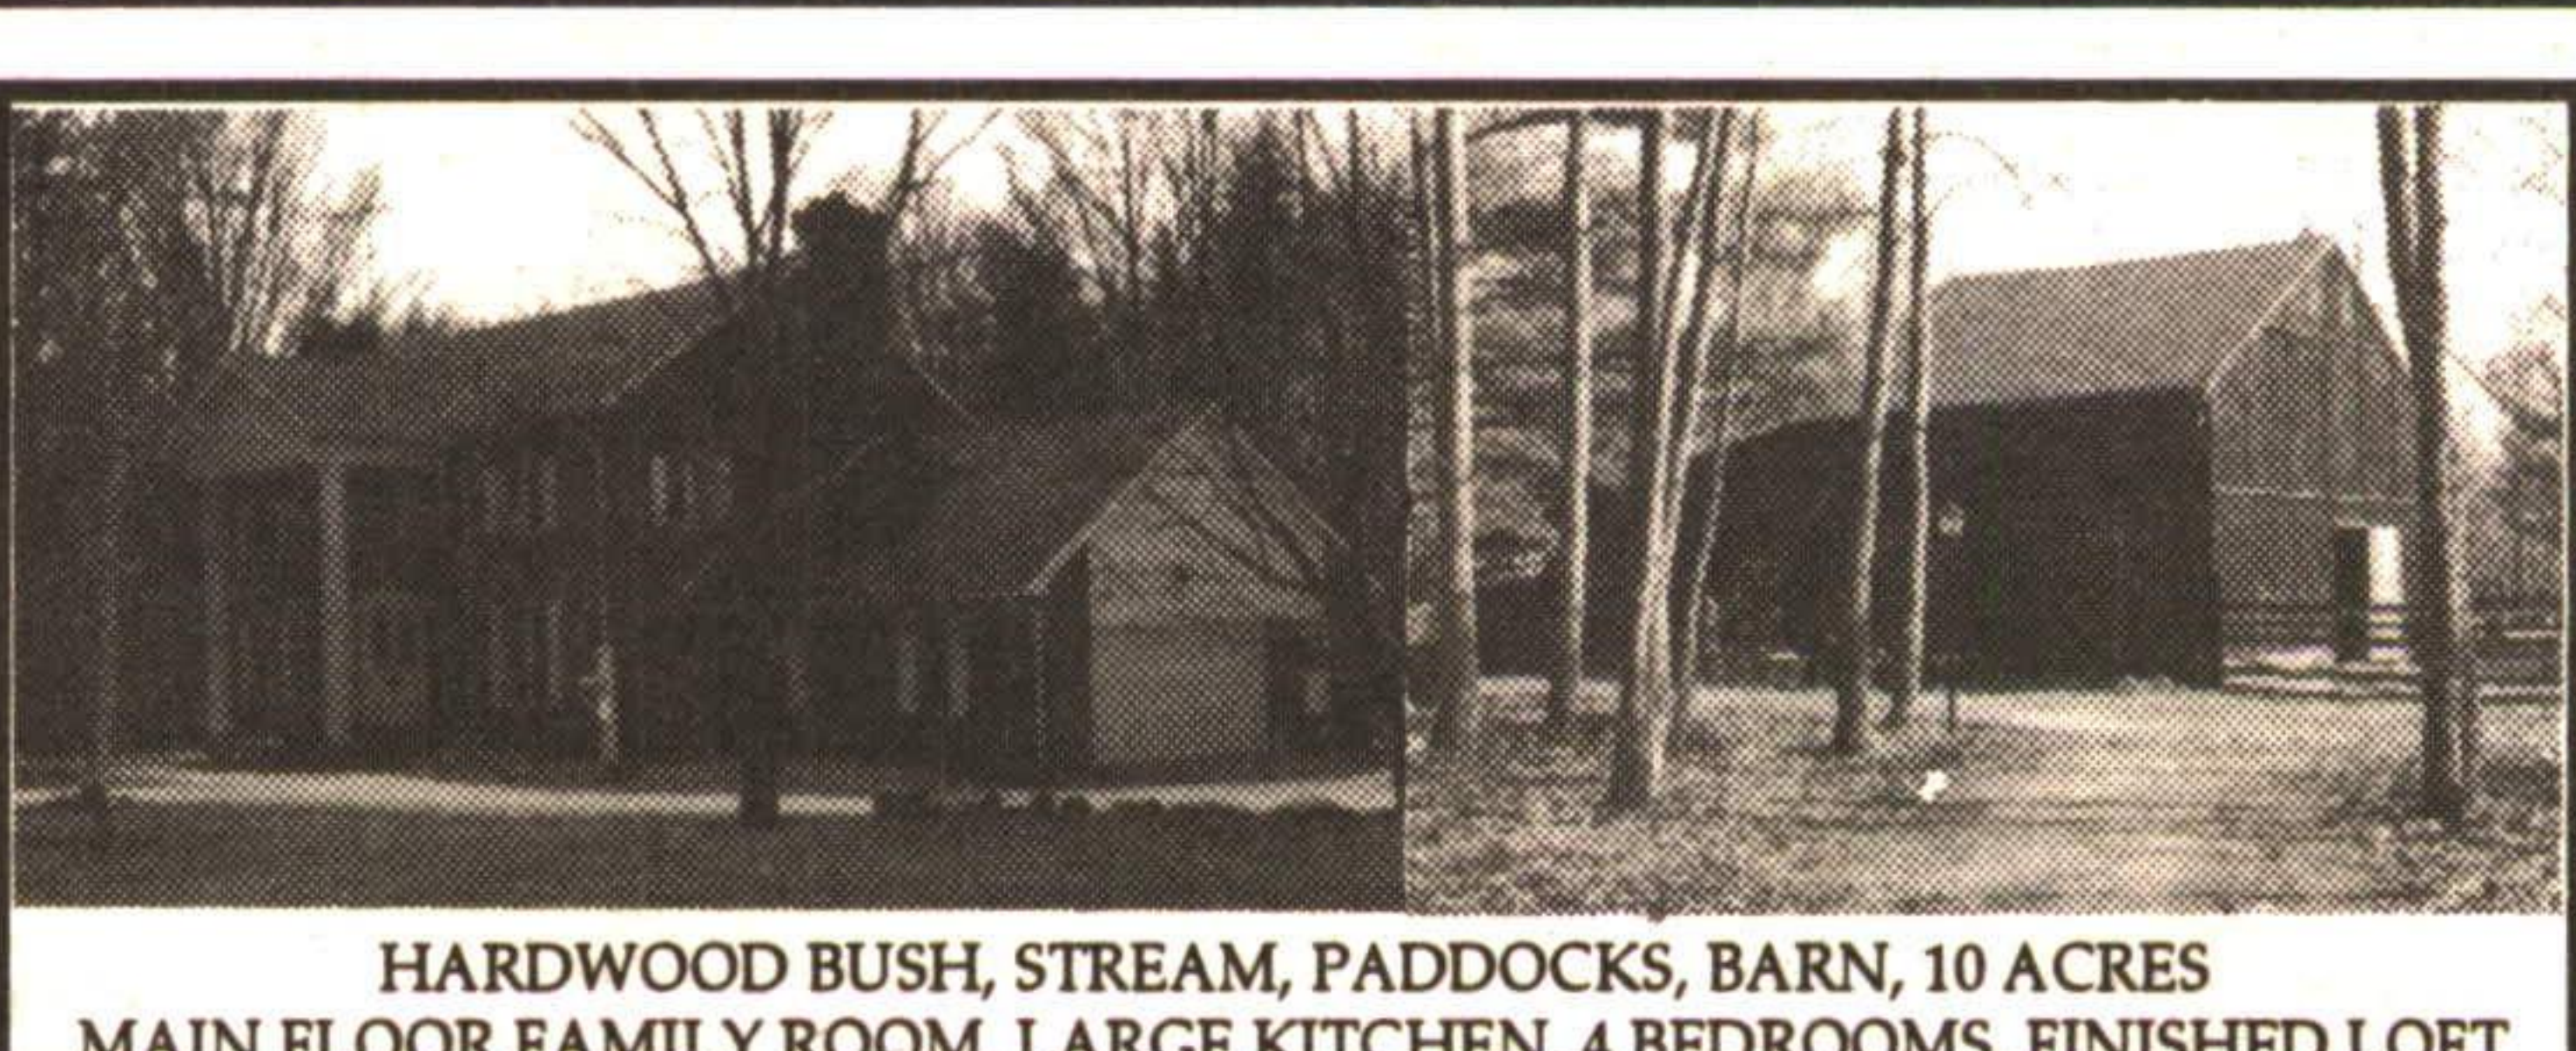

FABULOUS KITCHEN 5 BEDROOMS - \$249,000

COUNTRY CLOSE TO GEORGETOWN - \$219,000

FABULOUS RAVINE LOT GEORGETOWN - \$259,000

MATURE LANDSCAPING, REFORESTED AREA, PASTURE, EVERFLOWING STREAM, 39 ACRES. CHARMING HOME WITH TIN CEILINGS, PINE KITCHEN, SEPARATE 20' x 50' STORE OR OFFICE, LARGE BARN AND WORKSHOP FOR ALL YOUR NEEDS.

1 ACRE VIEWING THE ESCARPMENT, 2 OAK KITCHENS, 6 BEDROOMS, 3 FULL BATHROOMS

OAK PADDOCKS, SAND RING, STREAM AND BUSH, 10 ACRES IMMACULATE 3+ BEDROOMS, FINISHED REC ROOM

EXCLUSIVE LIFESTYLE IN ROCKWOOD LARGE KITCHEN, SUNKEN EATING AREA, OFFICE AND SEPARATE BASEMENT ENTRANCE