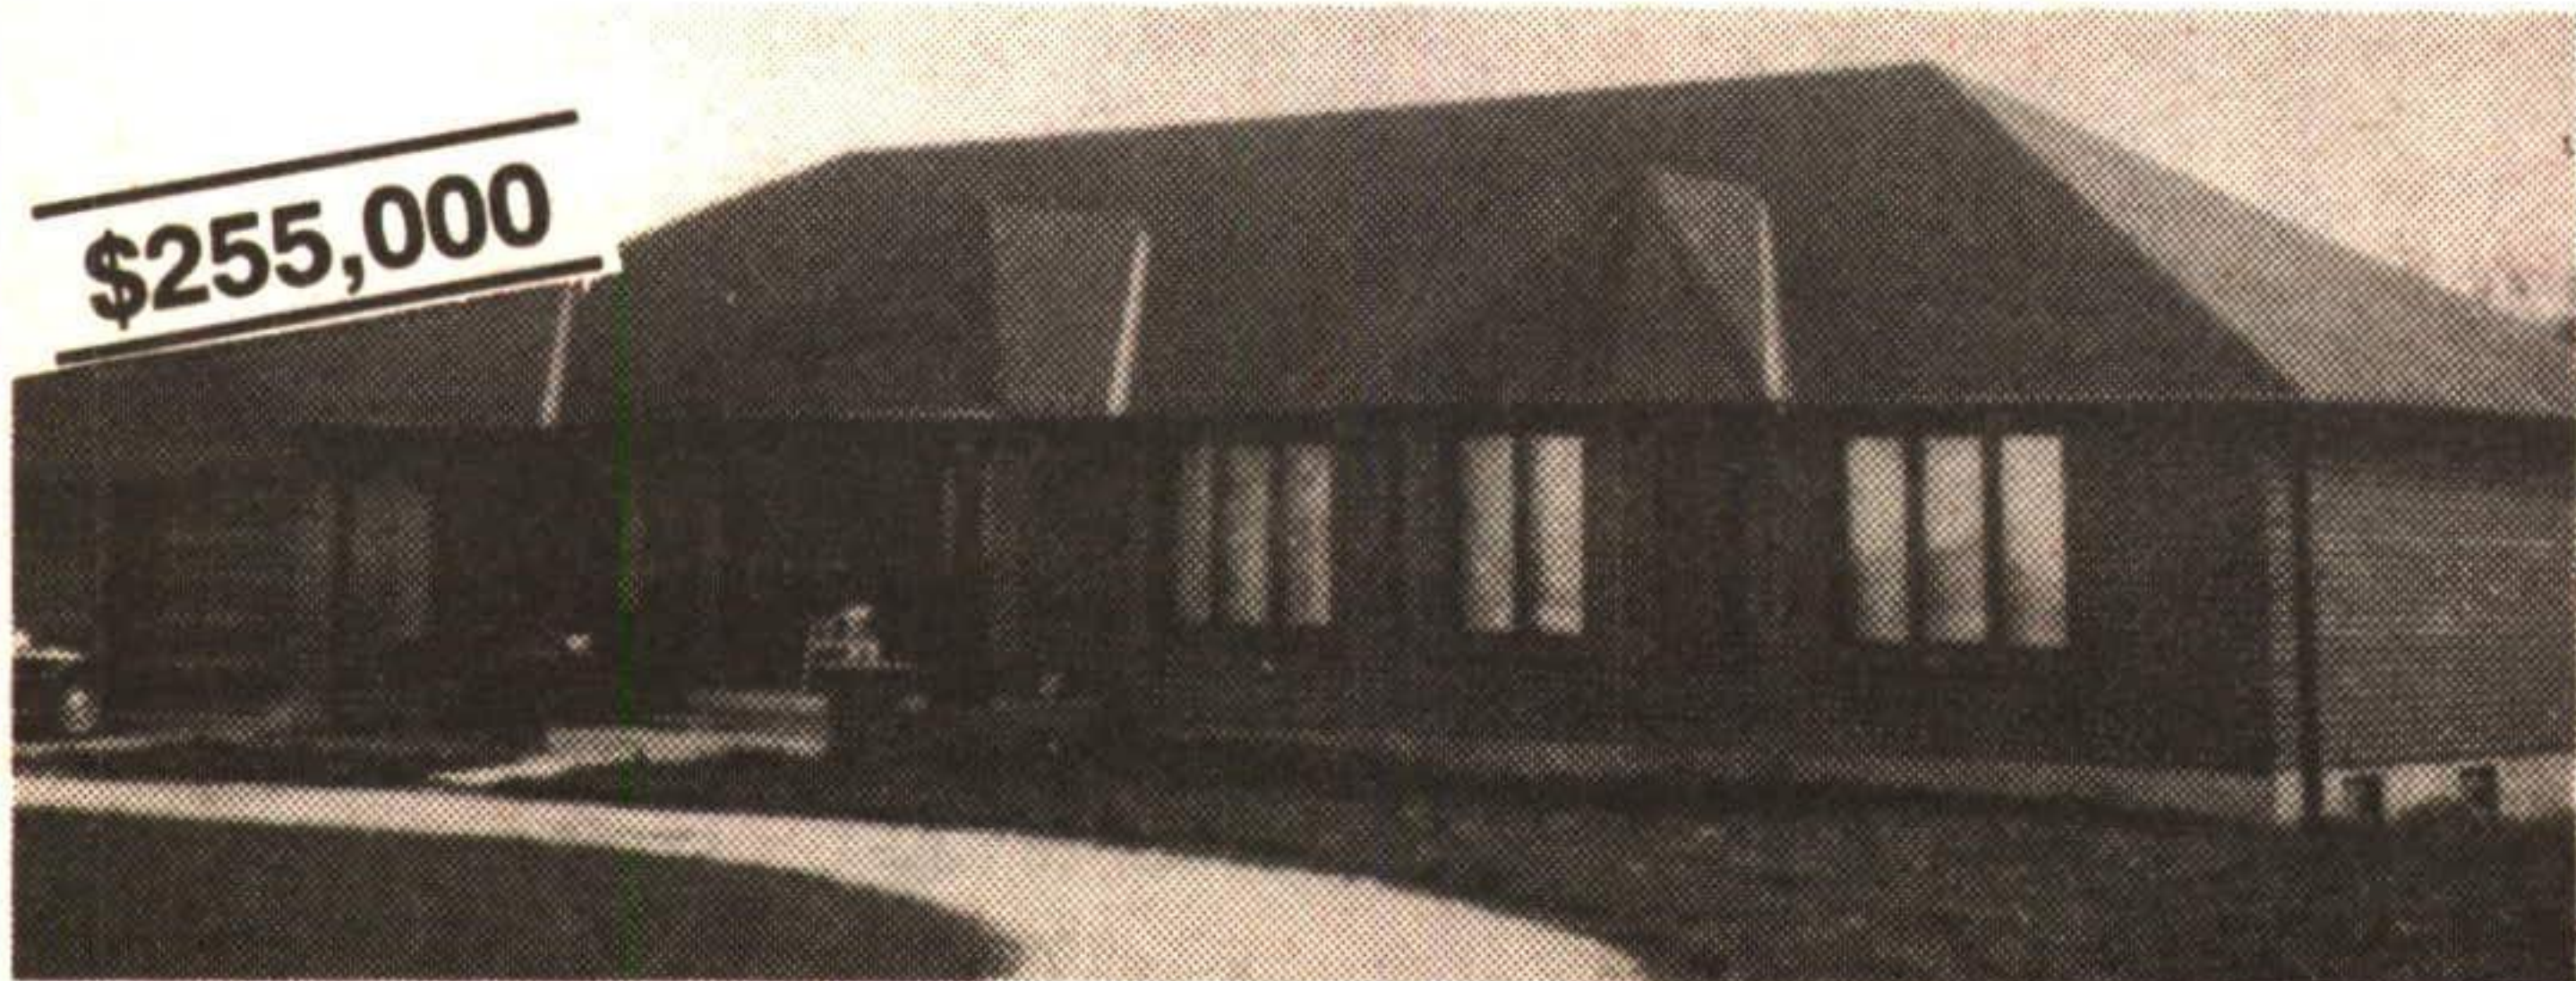

COUNTRY BUNGALOW - NATURAL GAS

Large foyer with open oak stairway to basement, formal separate living room, fabulous gourmet kitchen, family room & basement fireplaces, 6 pc. master ensuite, main floor laundry and close to Hwy. 401. Call Sandra Nairn*. 94-2-345