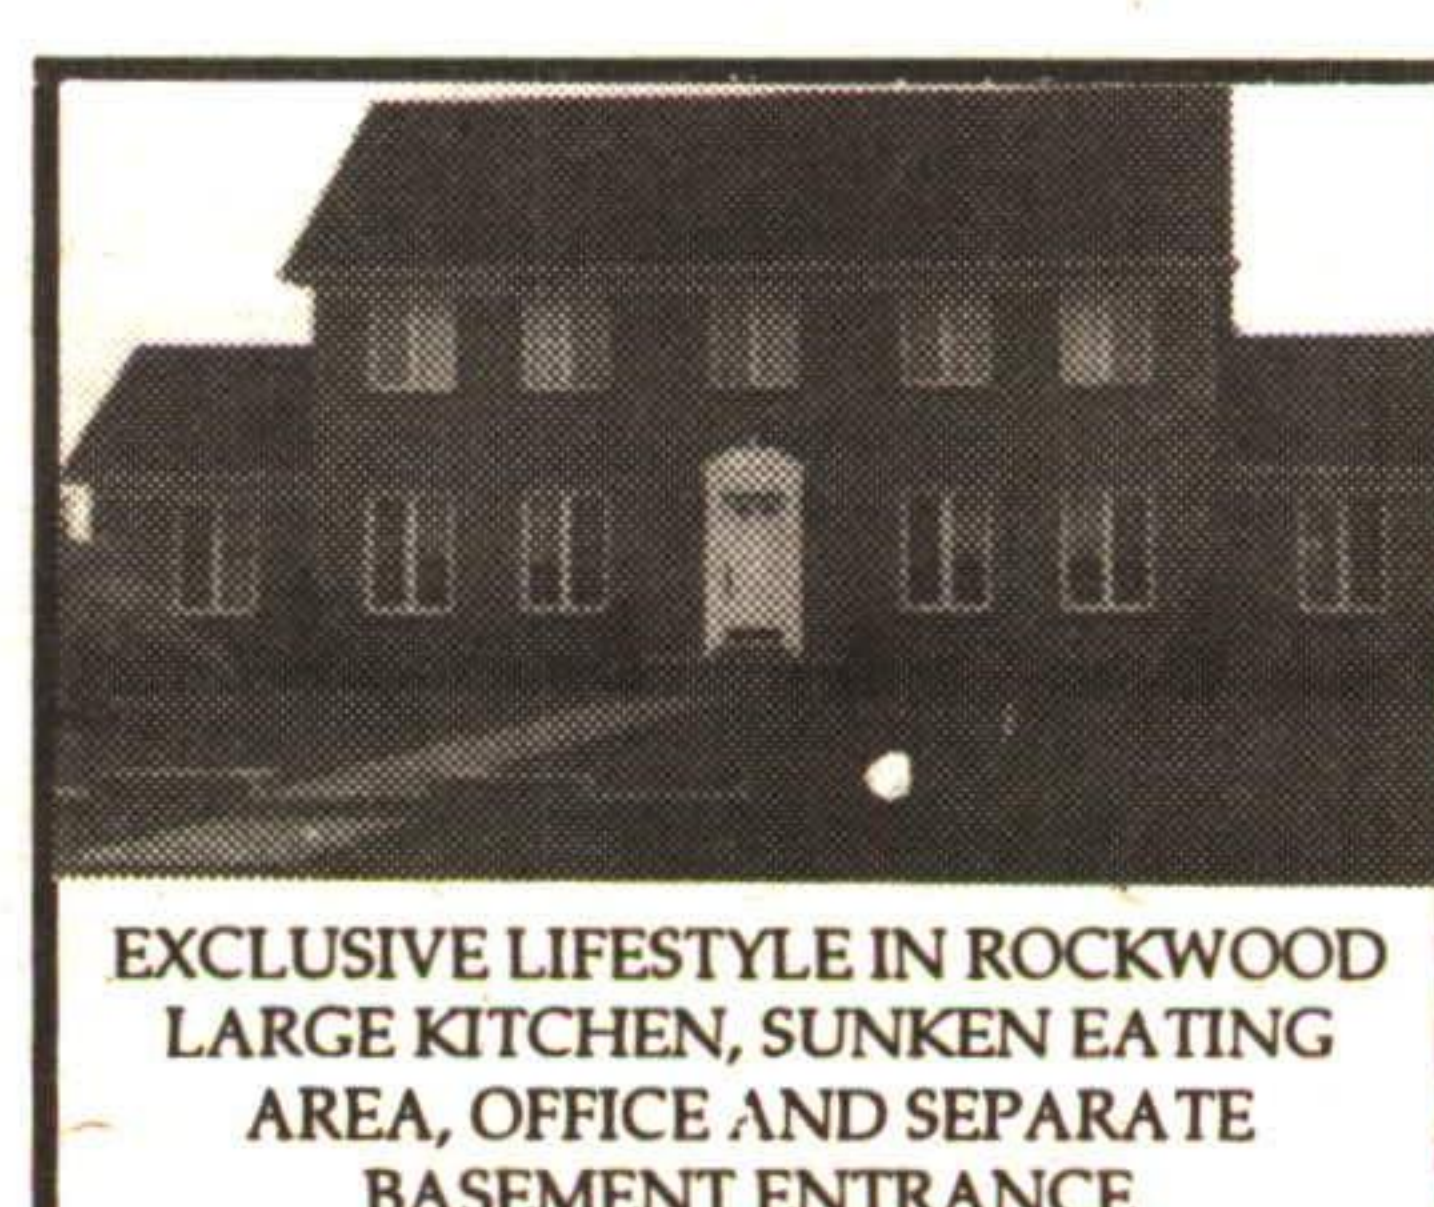

FABULOUS KITCHEN 5 BEDROOMS - \$249,000

COUNTRY CLOSE TO GEORGETOWN - \$219,000

FABULOUS RAVINE LOT GEORGETOWN - \$259,000

MATURE LANDSCAPING, REFORESTED AREA, PASTURE, EVERFLOWING STREAM, 39 ACRES. CHARMING HOME WITH TIN CEILINGS, PINE KITCHEN, SEPARATE 20' x 50' STORE OR OFFICE, LARGE BARN AND WORKSHOP FOR ALL YOUR NEEDS.

1 ACRE VIEWING THE ESCARPMENT, 2 OAK KITCHENS, 6 BEDROOMS, 3 FULL BATHROOMS

OAK PADDOCKS, SAND RING, STREAM AND BUSH, 10 ACRES IMMACULATE 3+ BEDROOMS, FINISHED REC ROOM

EXCLUSIVE LIFESTYLE IN ROCKWOOD LARGE KITCHEN, SUNKEN EATING AREA, OFFICE AND SEPARATE BASEMENT ENTRANCE