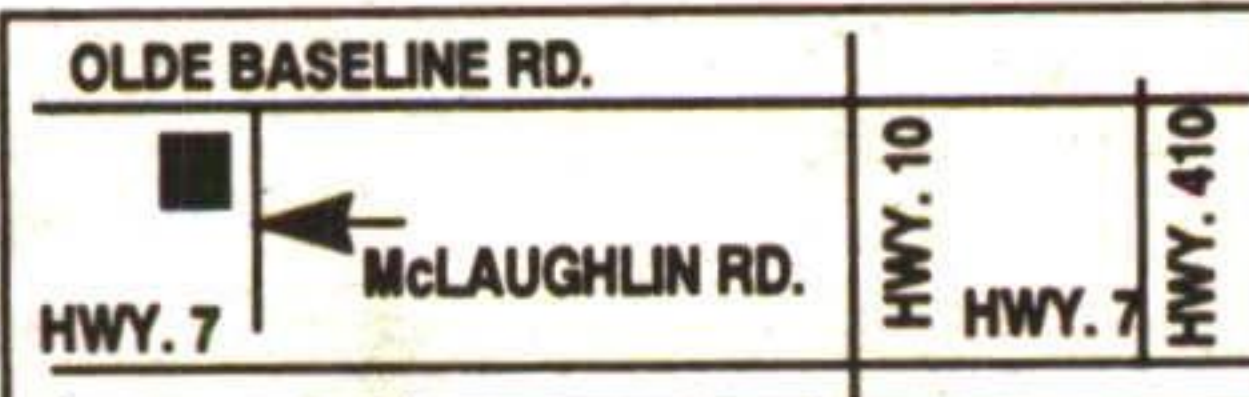

PRO SHOP

416-798-4831 OR 905-838-0121

2121 Olde Baseline Road, Inglewood