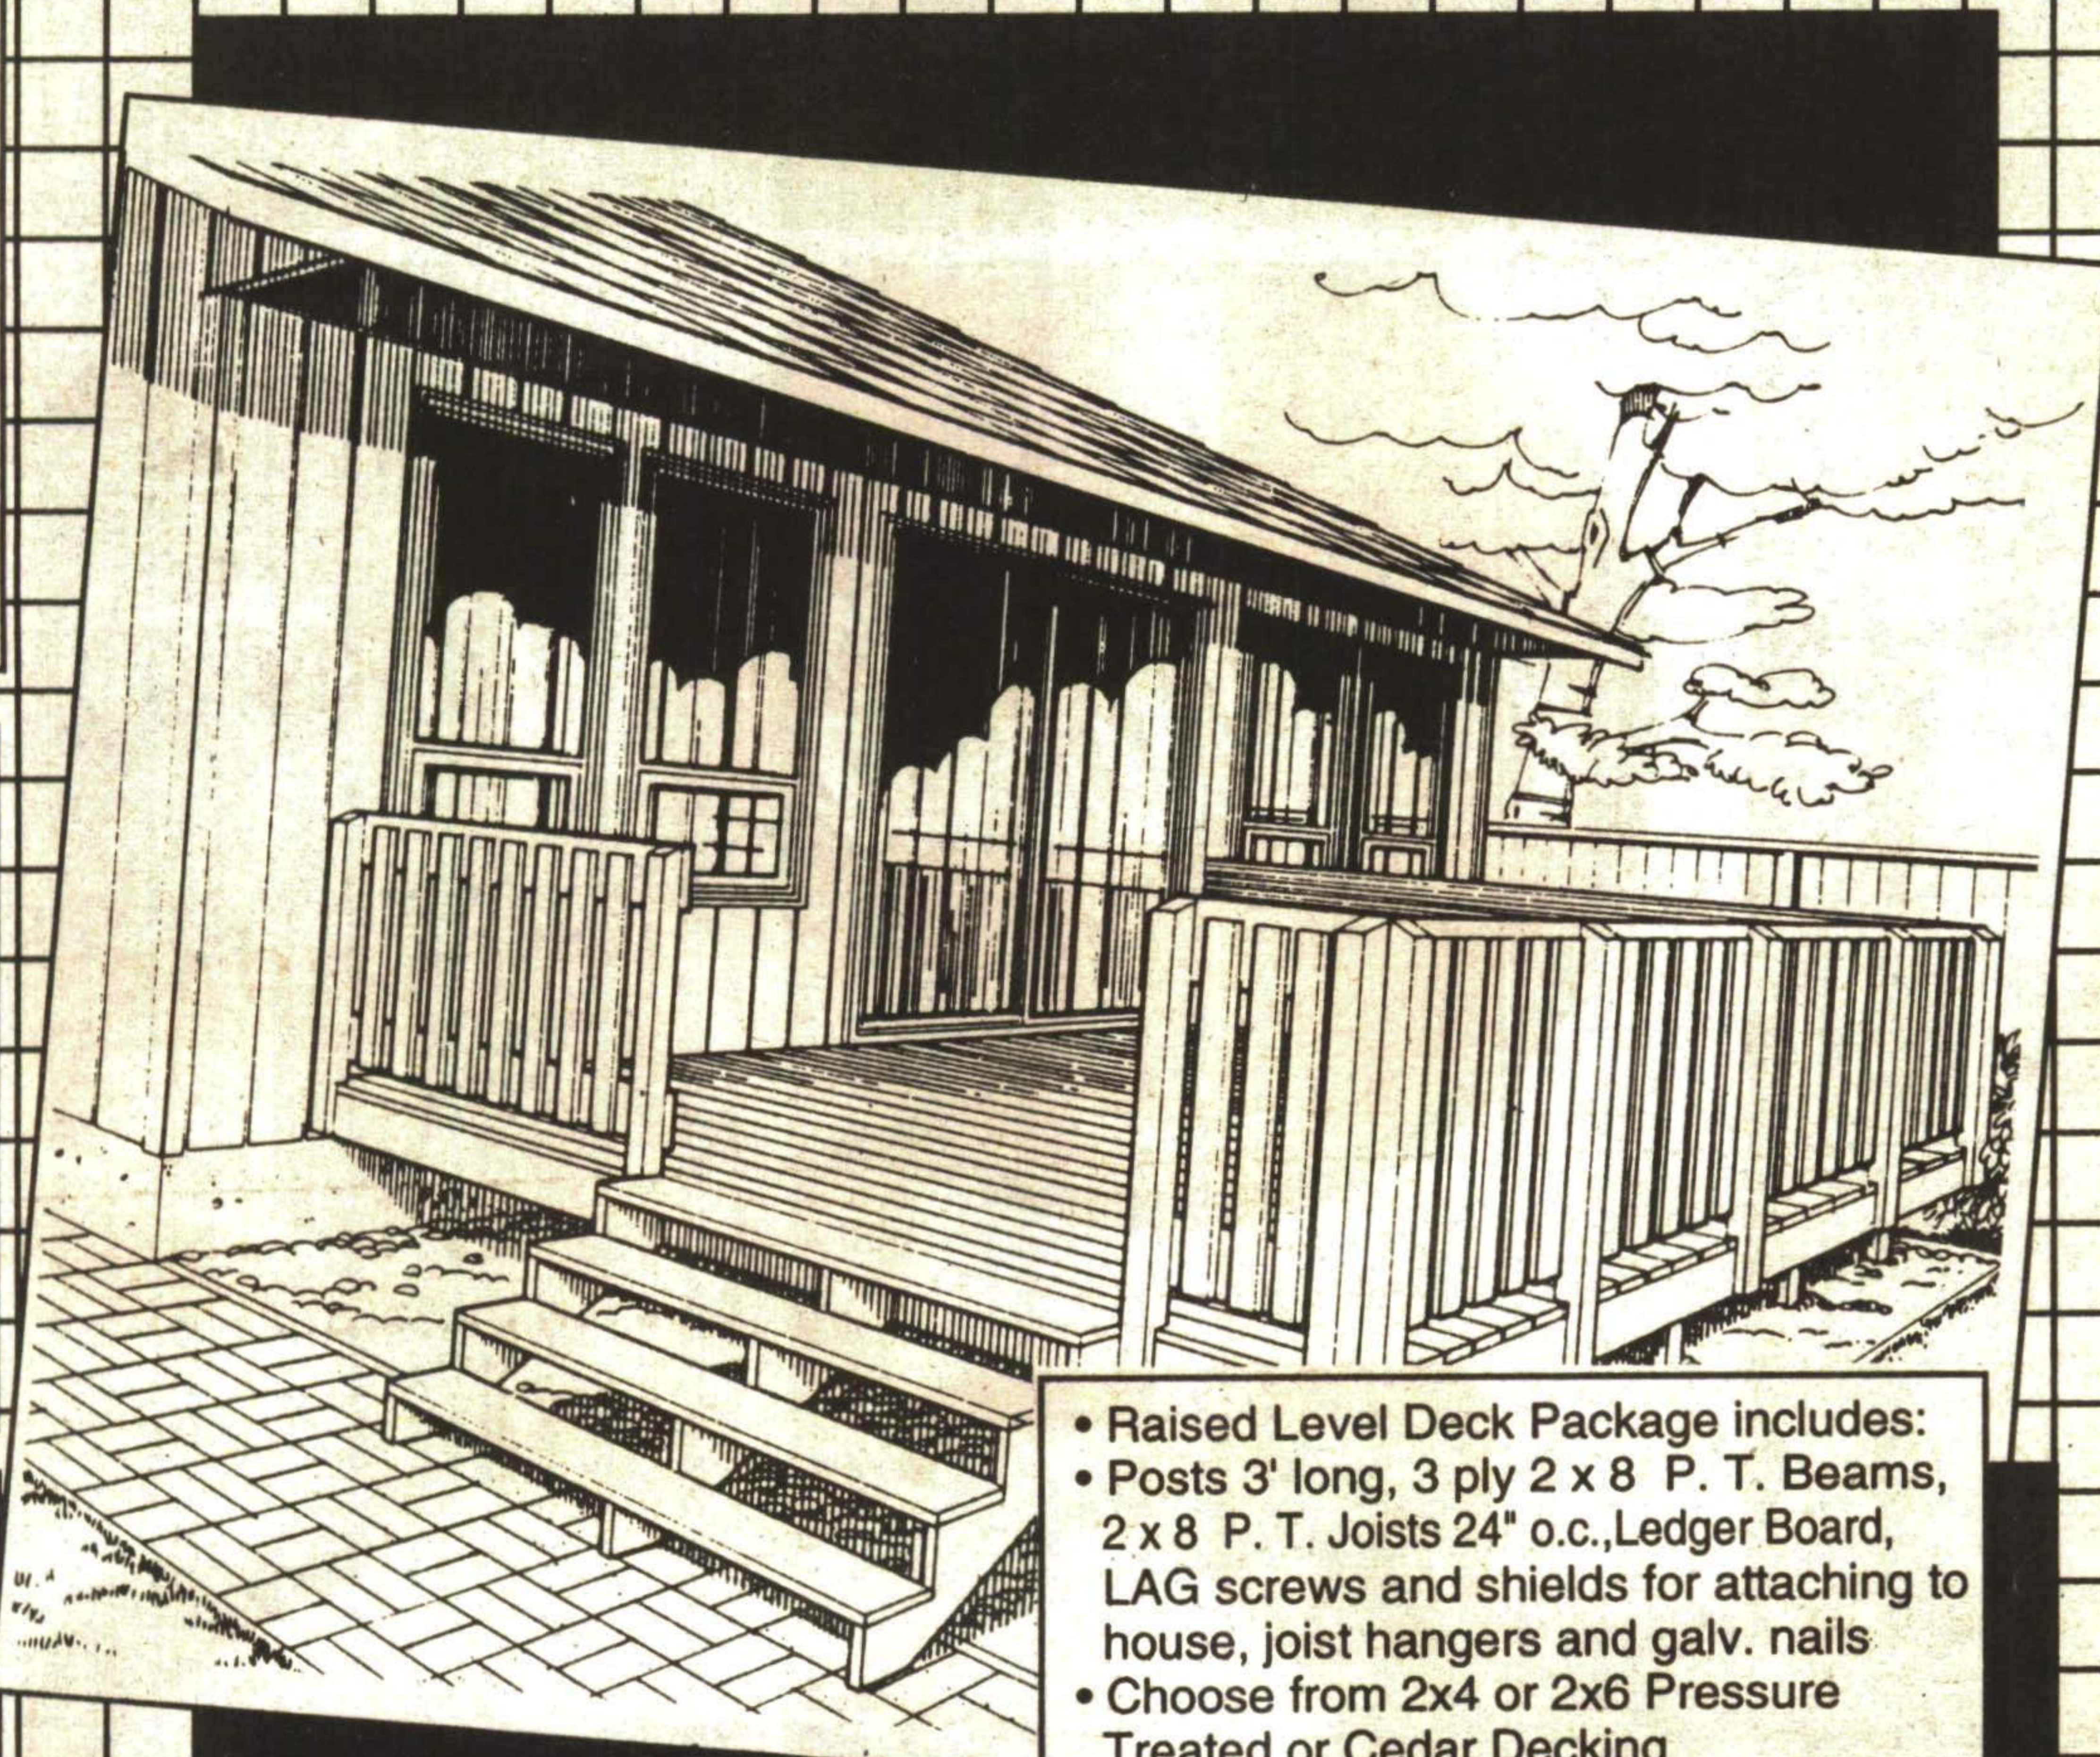

## Handi- Forms NON-WAXED

• for setting decks or fence posts  
• sizes are approximate

6" 293/625887... **43¢** Lin. ft.  
8" 293/625896... **62¢** Lin. ft.  
10" 293/625901... **99¢** Lin. ft.

- Raised Level Deck Package includes:  
• Posts 3' long, 3 ply 2 x 8 P. T. Beams,  
2 x 8 P. T. Joists 24" o.c., Ledger Board,  
LAG screws and shields for attaching to  
house, joist hangers and galv. nails
- Choose from 2x4 or 2x6 Pressure  
Treated or Cedar Decking
- Railings, Uprights, Sono Tubes,  
Concrete and Stairs not included in  
Pkg. Price
- Other Standard sizes Available
- FREE step by step brochure