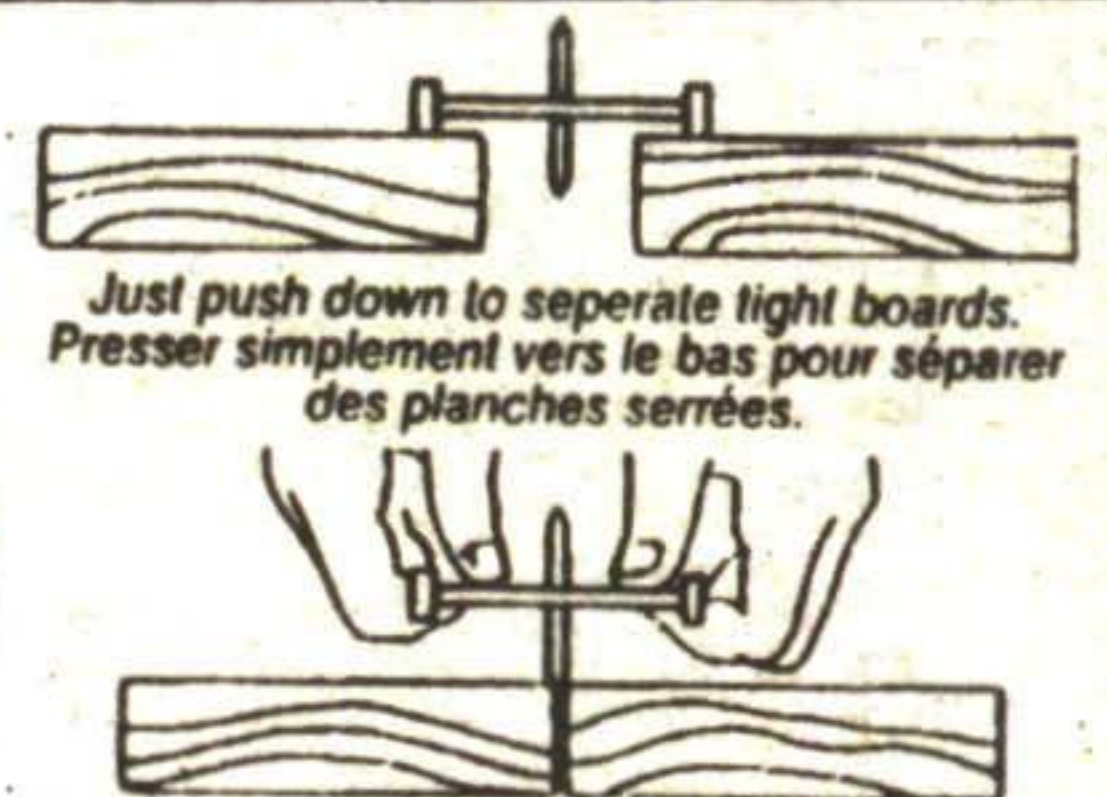

DECK MATE

975603

4.99