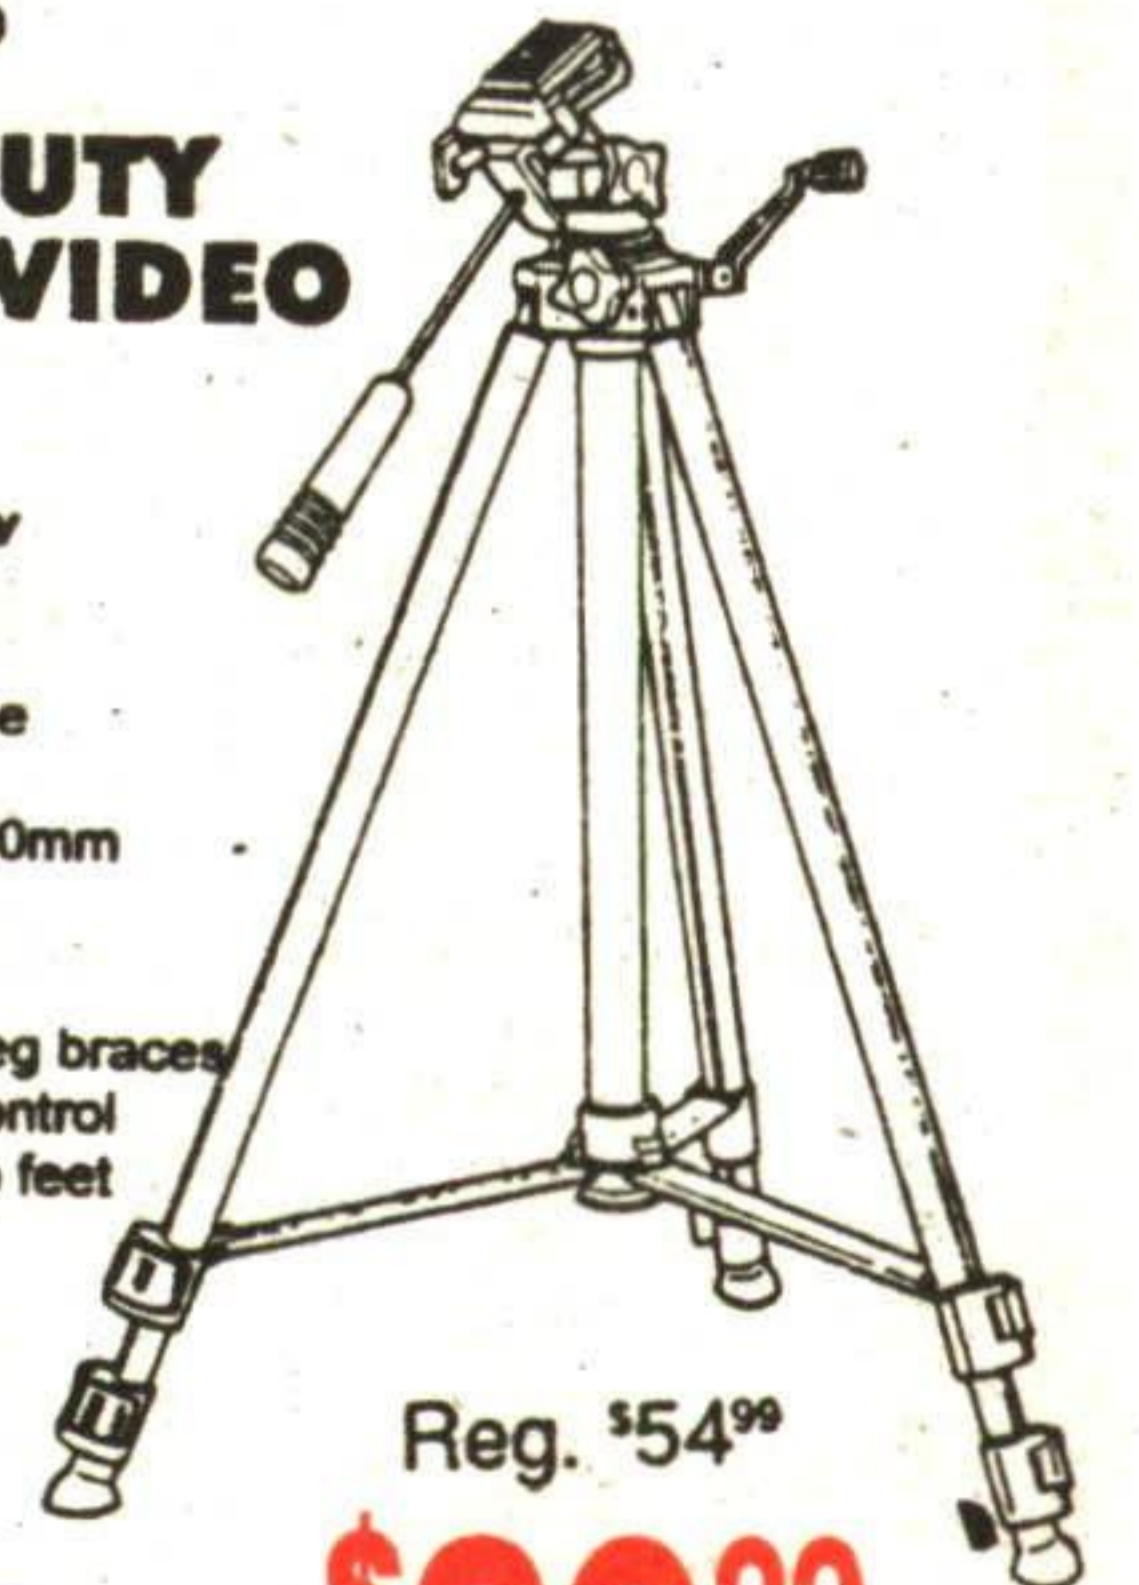

PT188 LIGHT-DUTY PHOTO/VIDEO TRIPOD

- 3-way Super Flow fluid panhead
- Titanium finish
- Quick-release shoe with safety lock
- Sturdy 3-section 20mm tubular legs
- Geared elevator
- Horizontal metal leg braces
- Elevator friction control
- Non-slip rubber tip feet
- Quick release leg locks

Reg. $54⁹⁹
$39⁹⁹

- Max. height 55" (1400mm)
- Folded 22" (560mm)
- Weight 35.8oz (1016g)

VT840 MEDIUM TO HEAVY-DUTY PHOTO/VIDEO TRIPOD

- Horizontal metal leg braces
- Geared elevator
- Collect brace knob
- Adjustable spiked center leg lock

- Max. height 60"
- Folded 25"
- Weight 69 oz