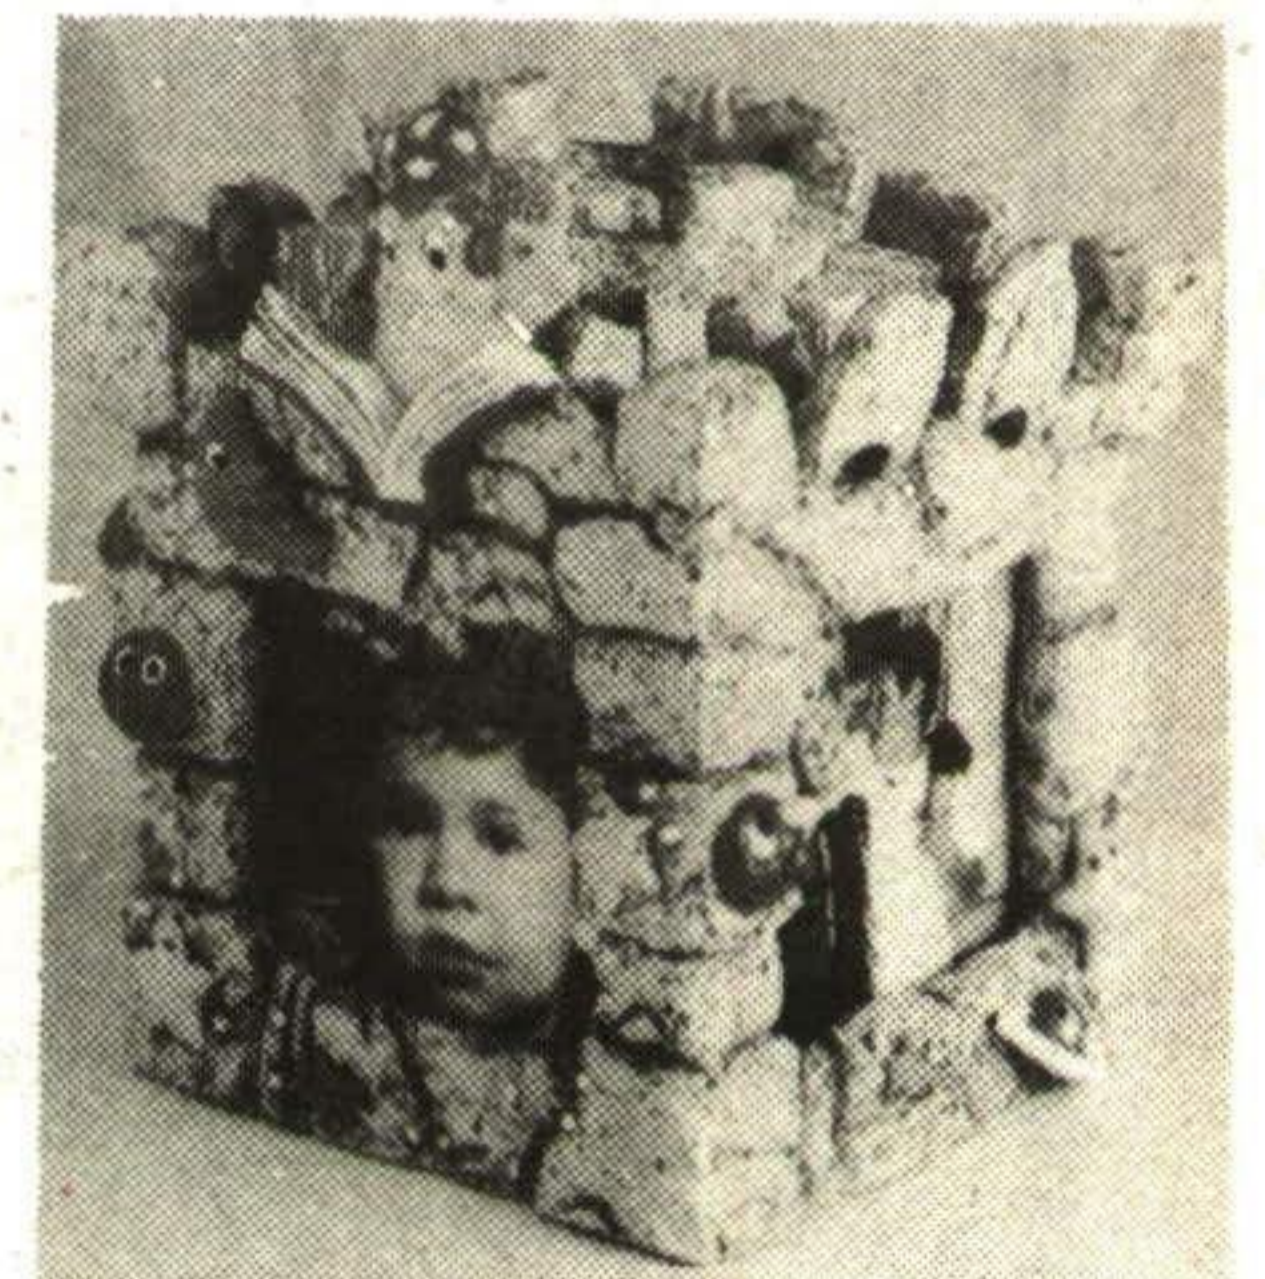

CASTLE CUBE

WE CARRY A FULL LINE OF BRASS & WOOD
BURNES OF BOSTON
FRAMES!