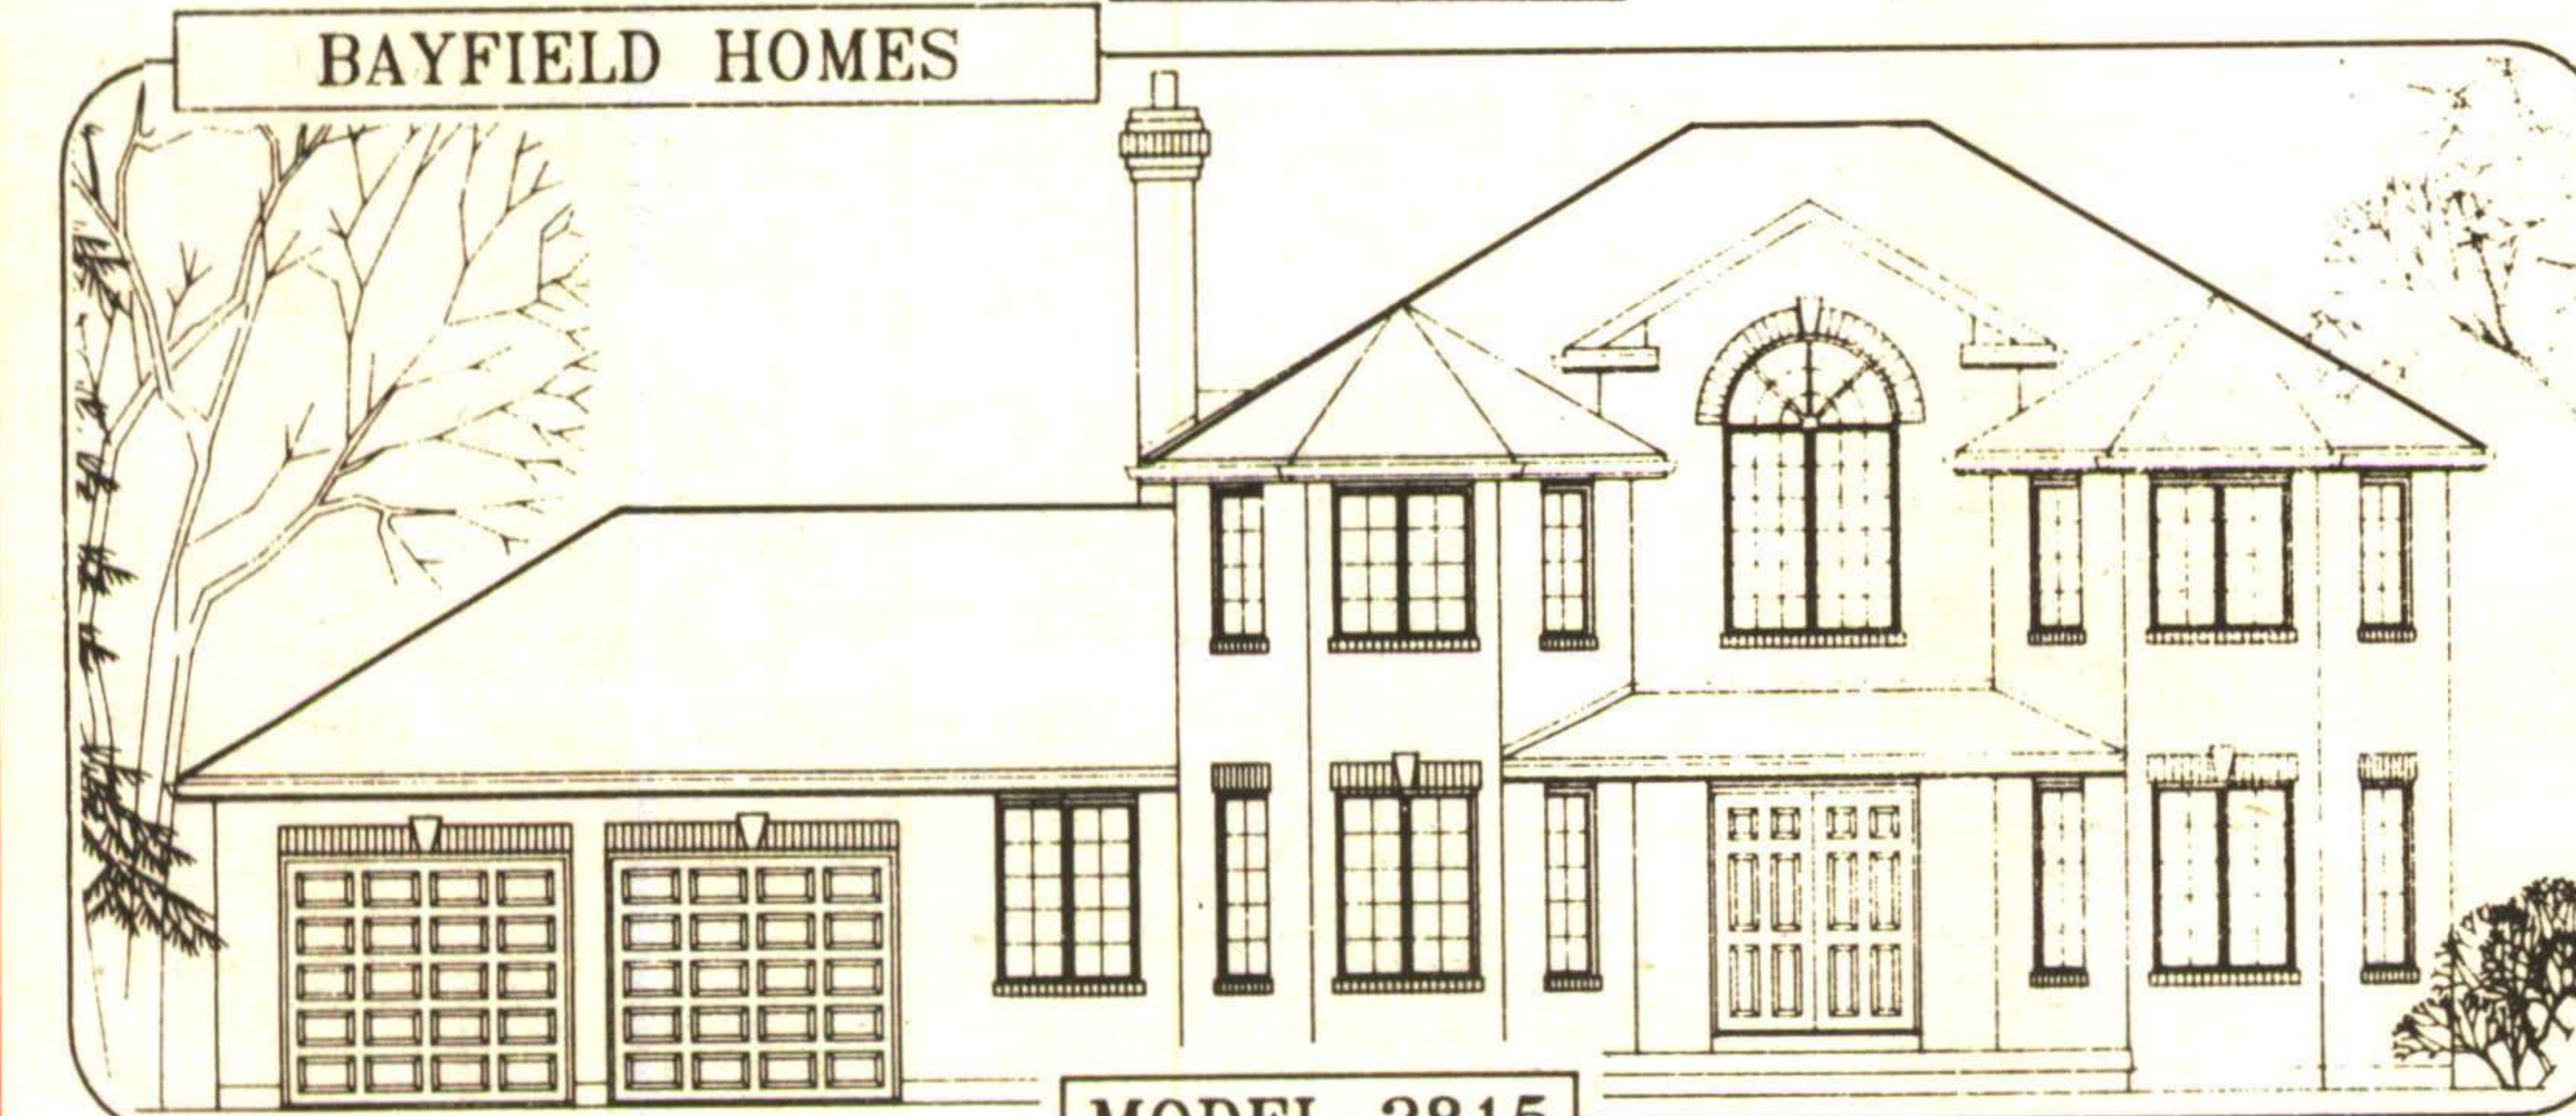

Another project by **BAYFIELD**

SOUTH WINDS ESTATES

In Georgetown and Ballinafad

FROM
\$259,900

BAYFIELD HOMES

MODEL 1975

BAYFIELD HOMES

MODEL 1712

BAYFIELD HOMES

MODEL 2815

- MINIMUM ONE ACRE + LOTS
- CONVENIENT COUNTRYLIVING
- MINUTES FROM GEORGETOWN
- AFFORDABLE & ATTRACTIVE DESIGNS
- ALL CLAY BRICK HOMES
- 2' x 6' CONSTRUCTION
- 9 FEET CEILINGS (on main floor)
- ECONOMICAL PROPANE HEAT
- 7 DIFFERENT DESIGNS
- LIMITED QUANTITY