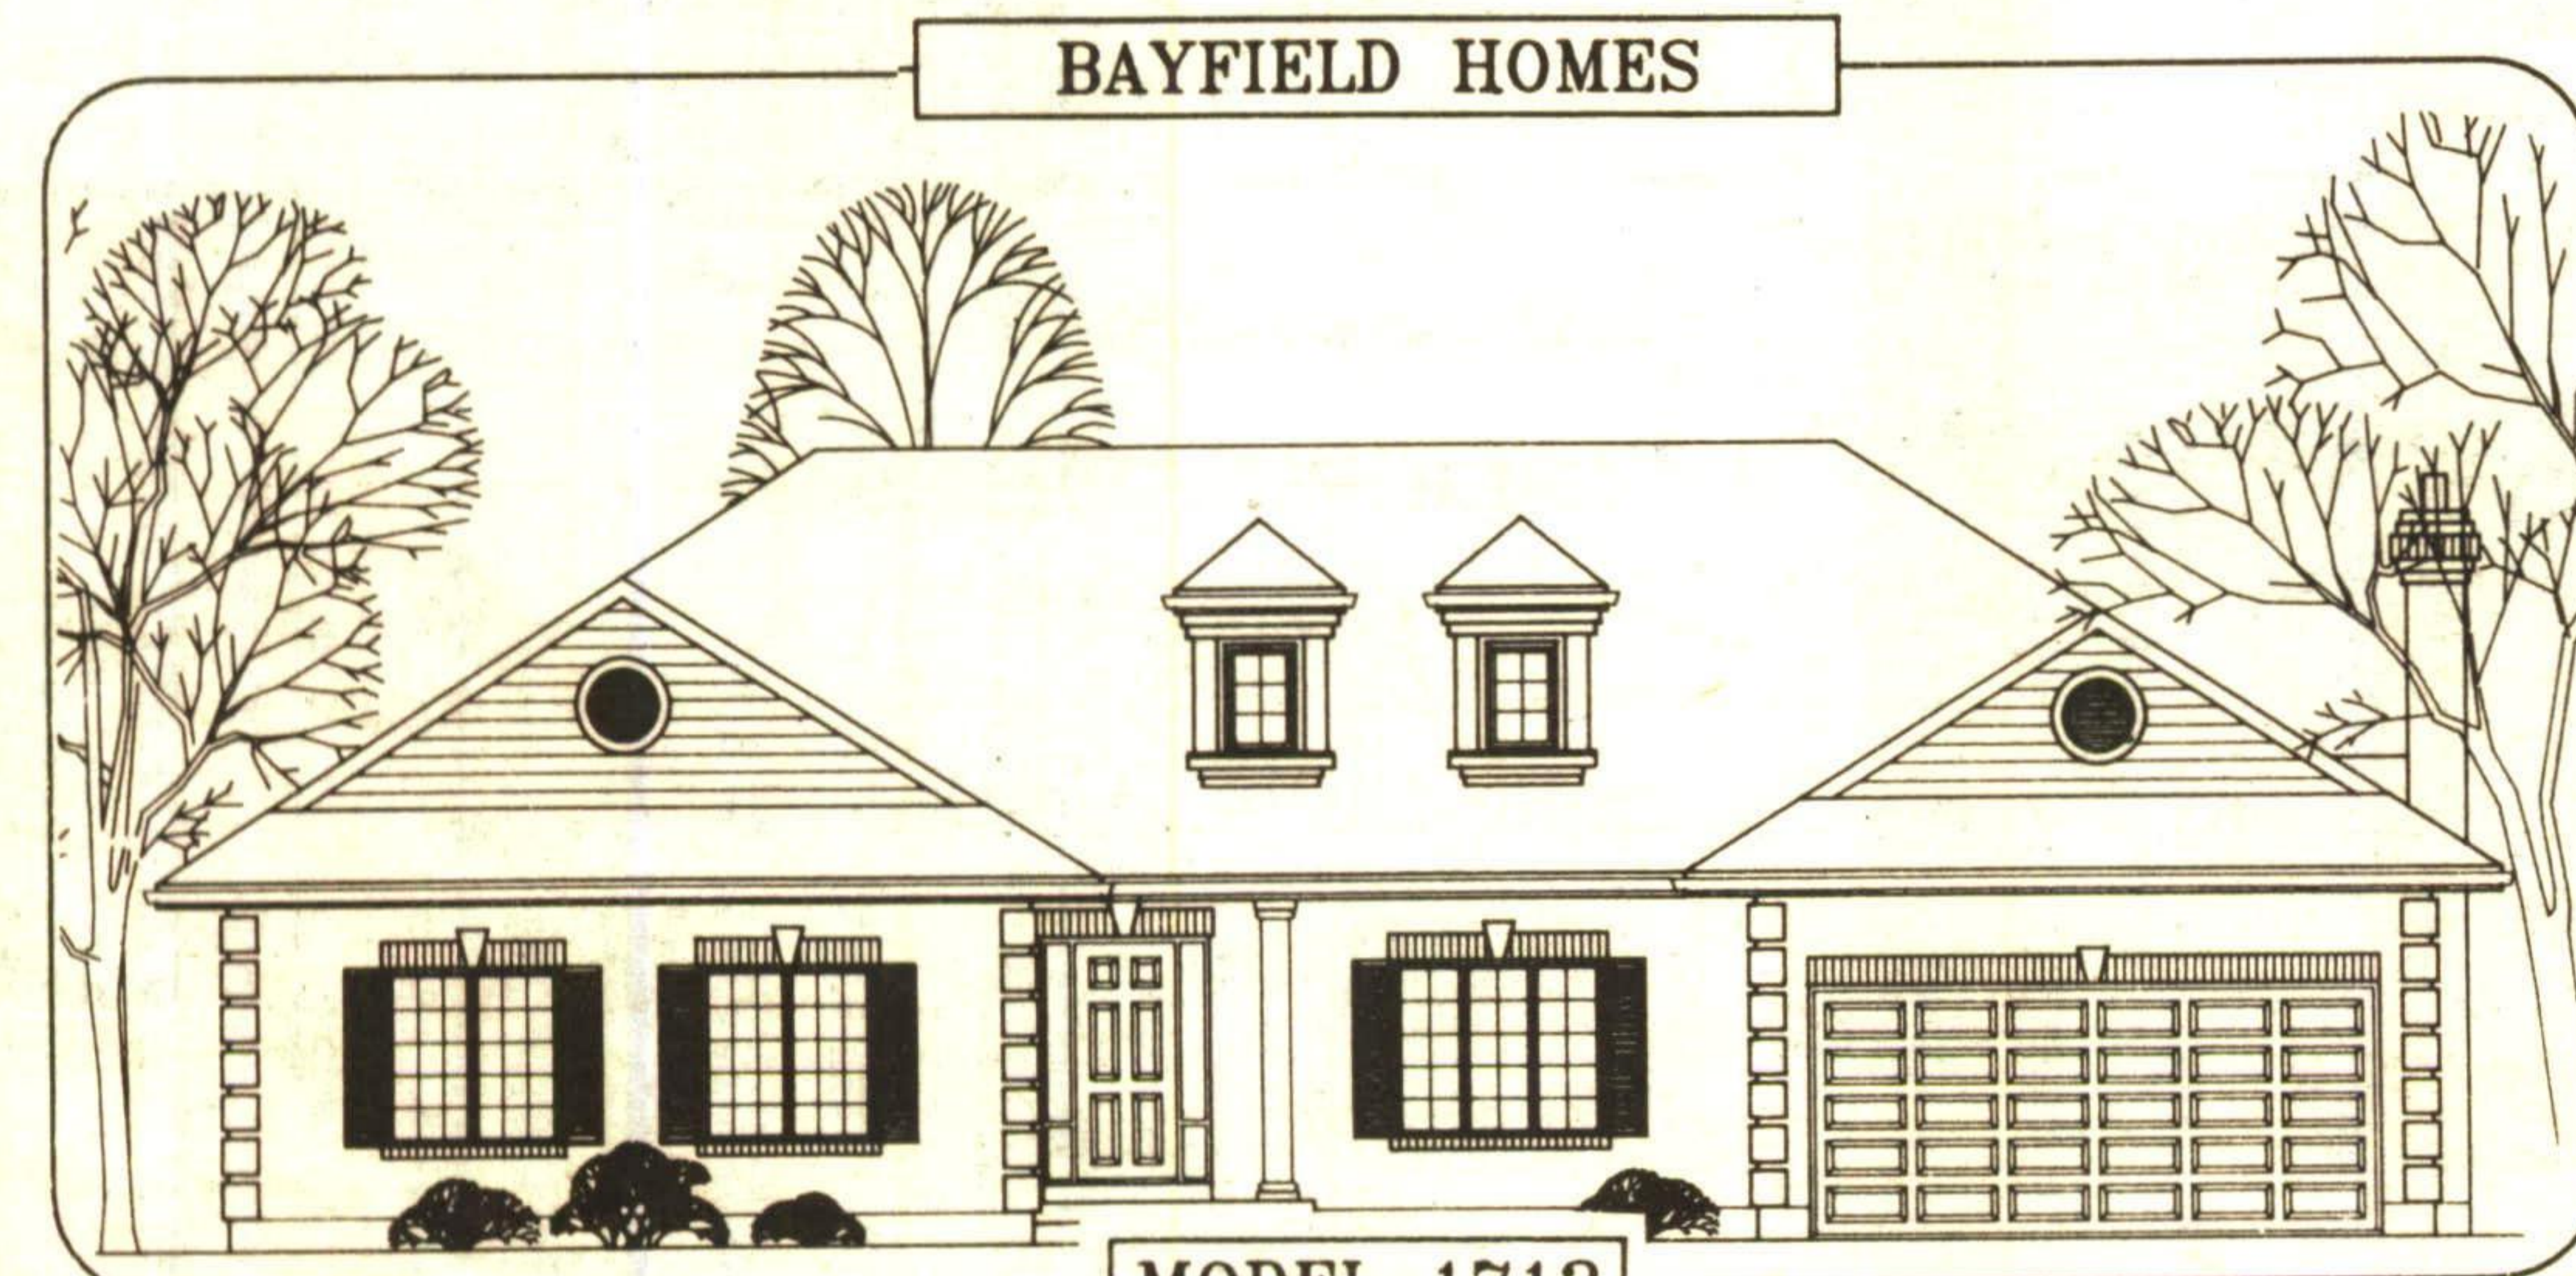

Another project by **BAYFIELD**

SOUTH WINDS ESTATES

In Georgetown and Ballinafad

FROM
\$259,900

BAYFIELD HOMES

MODEL 1975

BAYFIELD HOMES

MODEL 1712

BAYFIELD HOMES

MODEL 2815

- MINIMUM ONE ACRE + LOTS
- CONVENIENT COUNTRYLIVING
- MINUTES FROM GEORGETOWN
- AFFORDABLE & ATTRACTIVE DESIGNS
- ALL CLAY BRICK HOMES
- 2' x 6' CONSTRUCTION
- 9 FEET CEILINGS (on main floor)
- ECONOMICAL PROPANE HEAT
- 7 DIFFERENT DESIGNS
- LIMITED QUANTITY