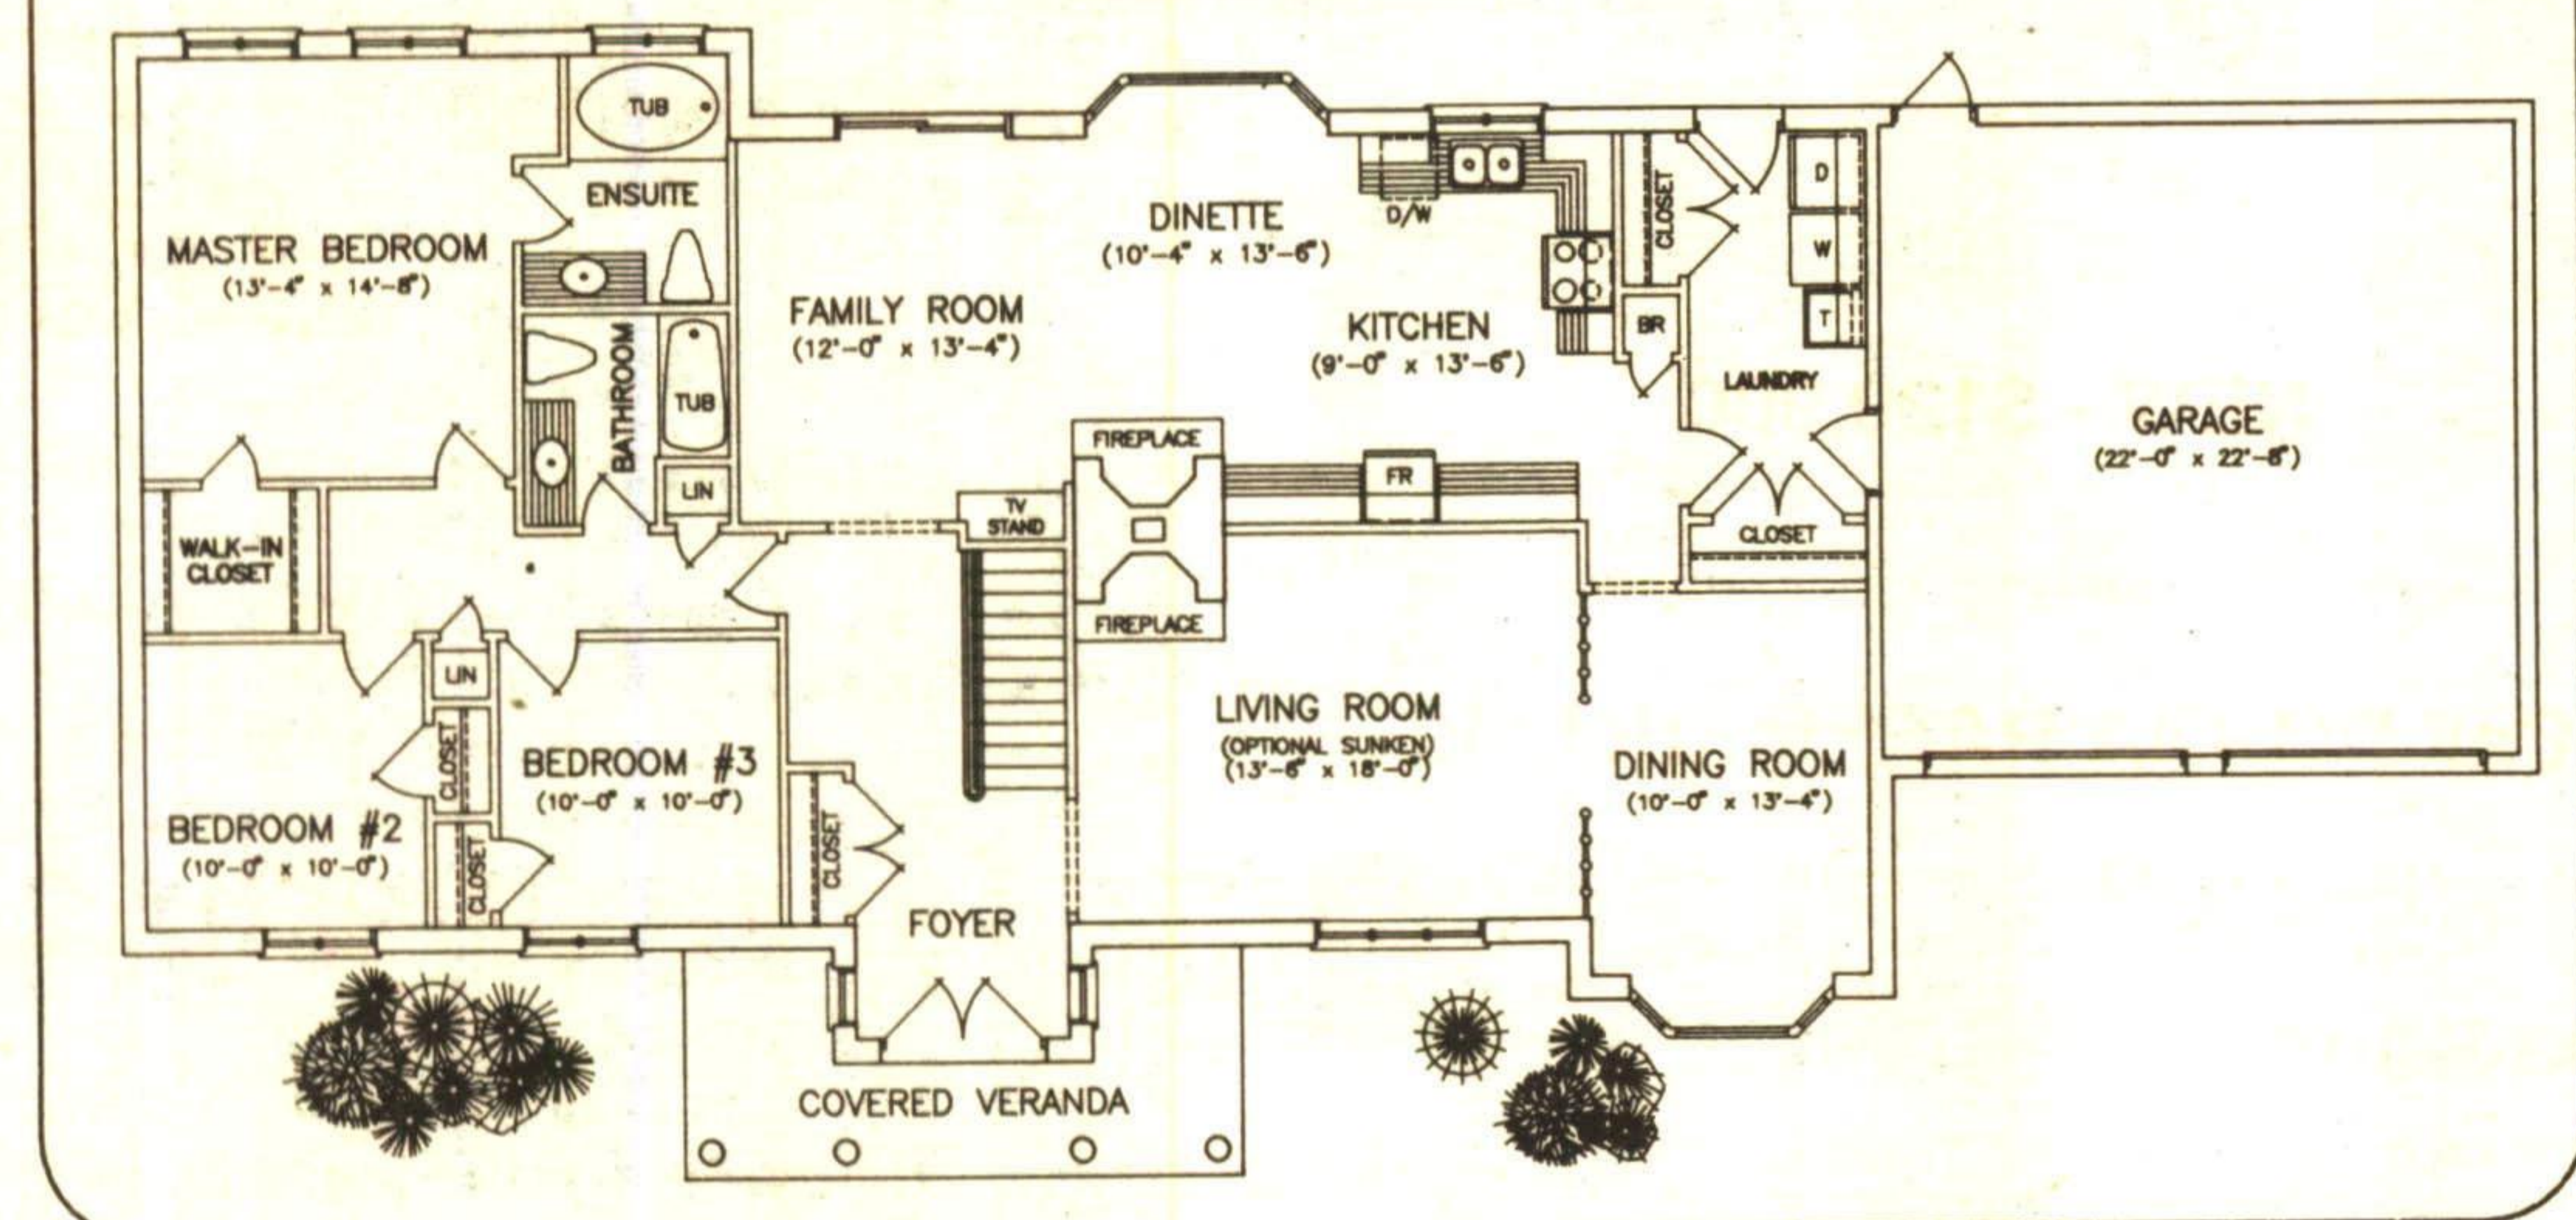

BAYFIELD HOMES