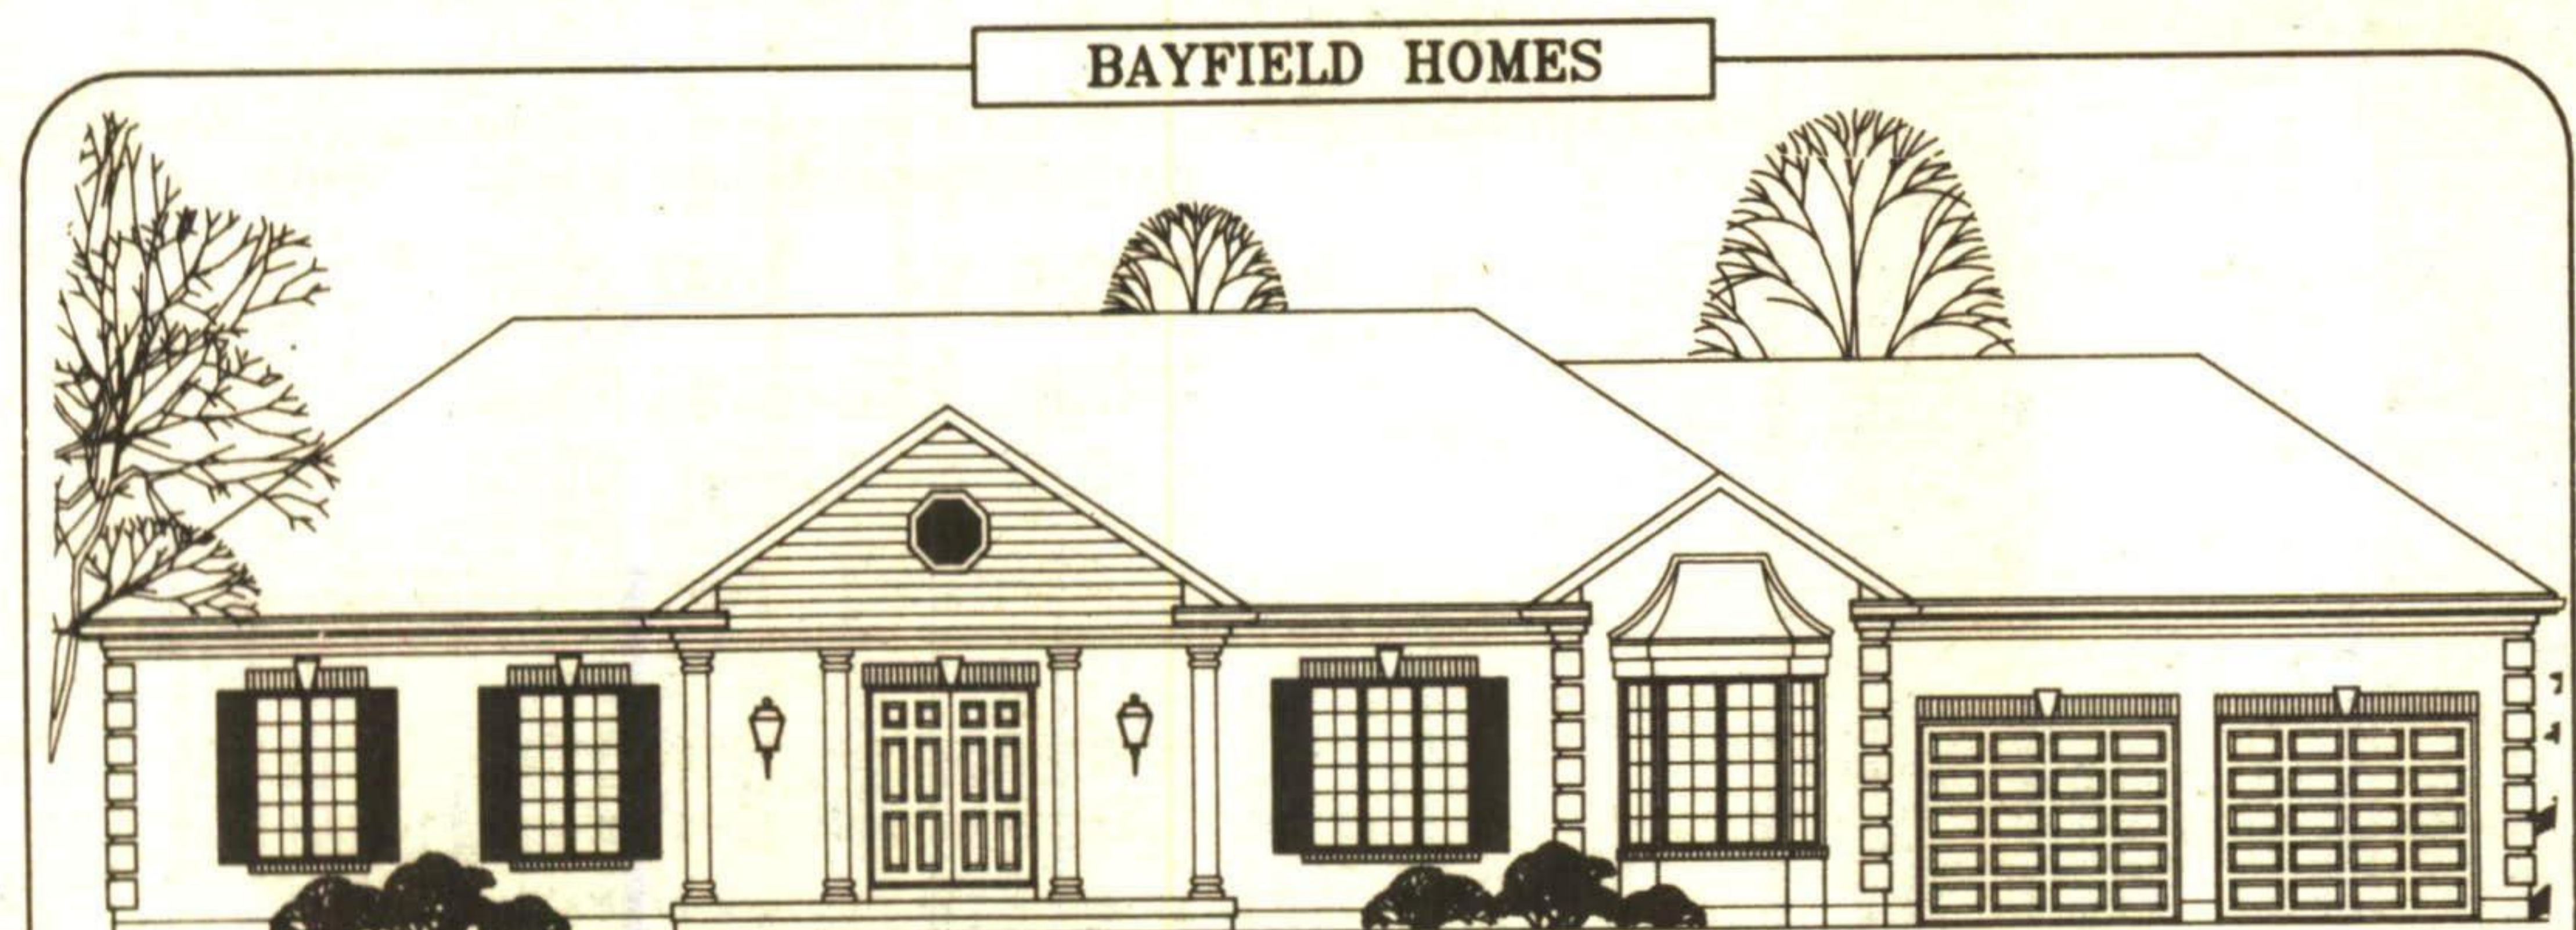

Another project by **BAYFIELD**

SOUTH WINDS ESTATES

In Georgetown and Ballinafad

FROM
\$259,900

BAYFIELD HOMES

MODEL 1975

BAYFIELD HOMES

MODEL 1712

BAYFIELD HOMES

MODEL 2815

- MINIMUM ONE ACRE + LOTS
- CONVENIENT COUNTRYLIVING
- MINUTES FROM GEORGETOWN
- AFFORDABLE & ATTRACTIVE DESIGNS
- ALL CLAY BRICK HOMES
- 2' x 6' CONSTRUCTION
- 9 FEET CEILINGS (on main floor)
- ECONOMICAL PROPANE HEAT
- 7 DIFFERENT DESIGNS
- LIMITED QUANTITY