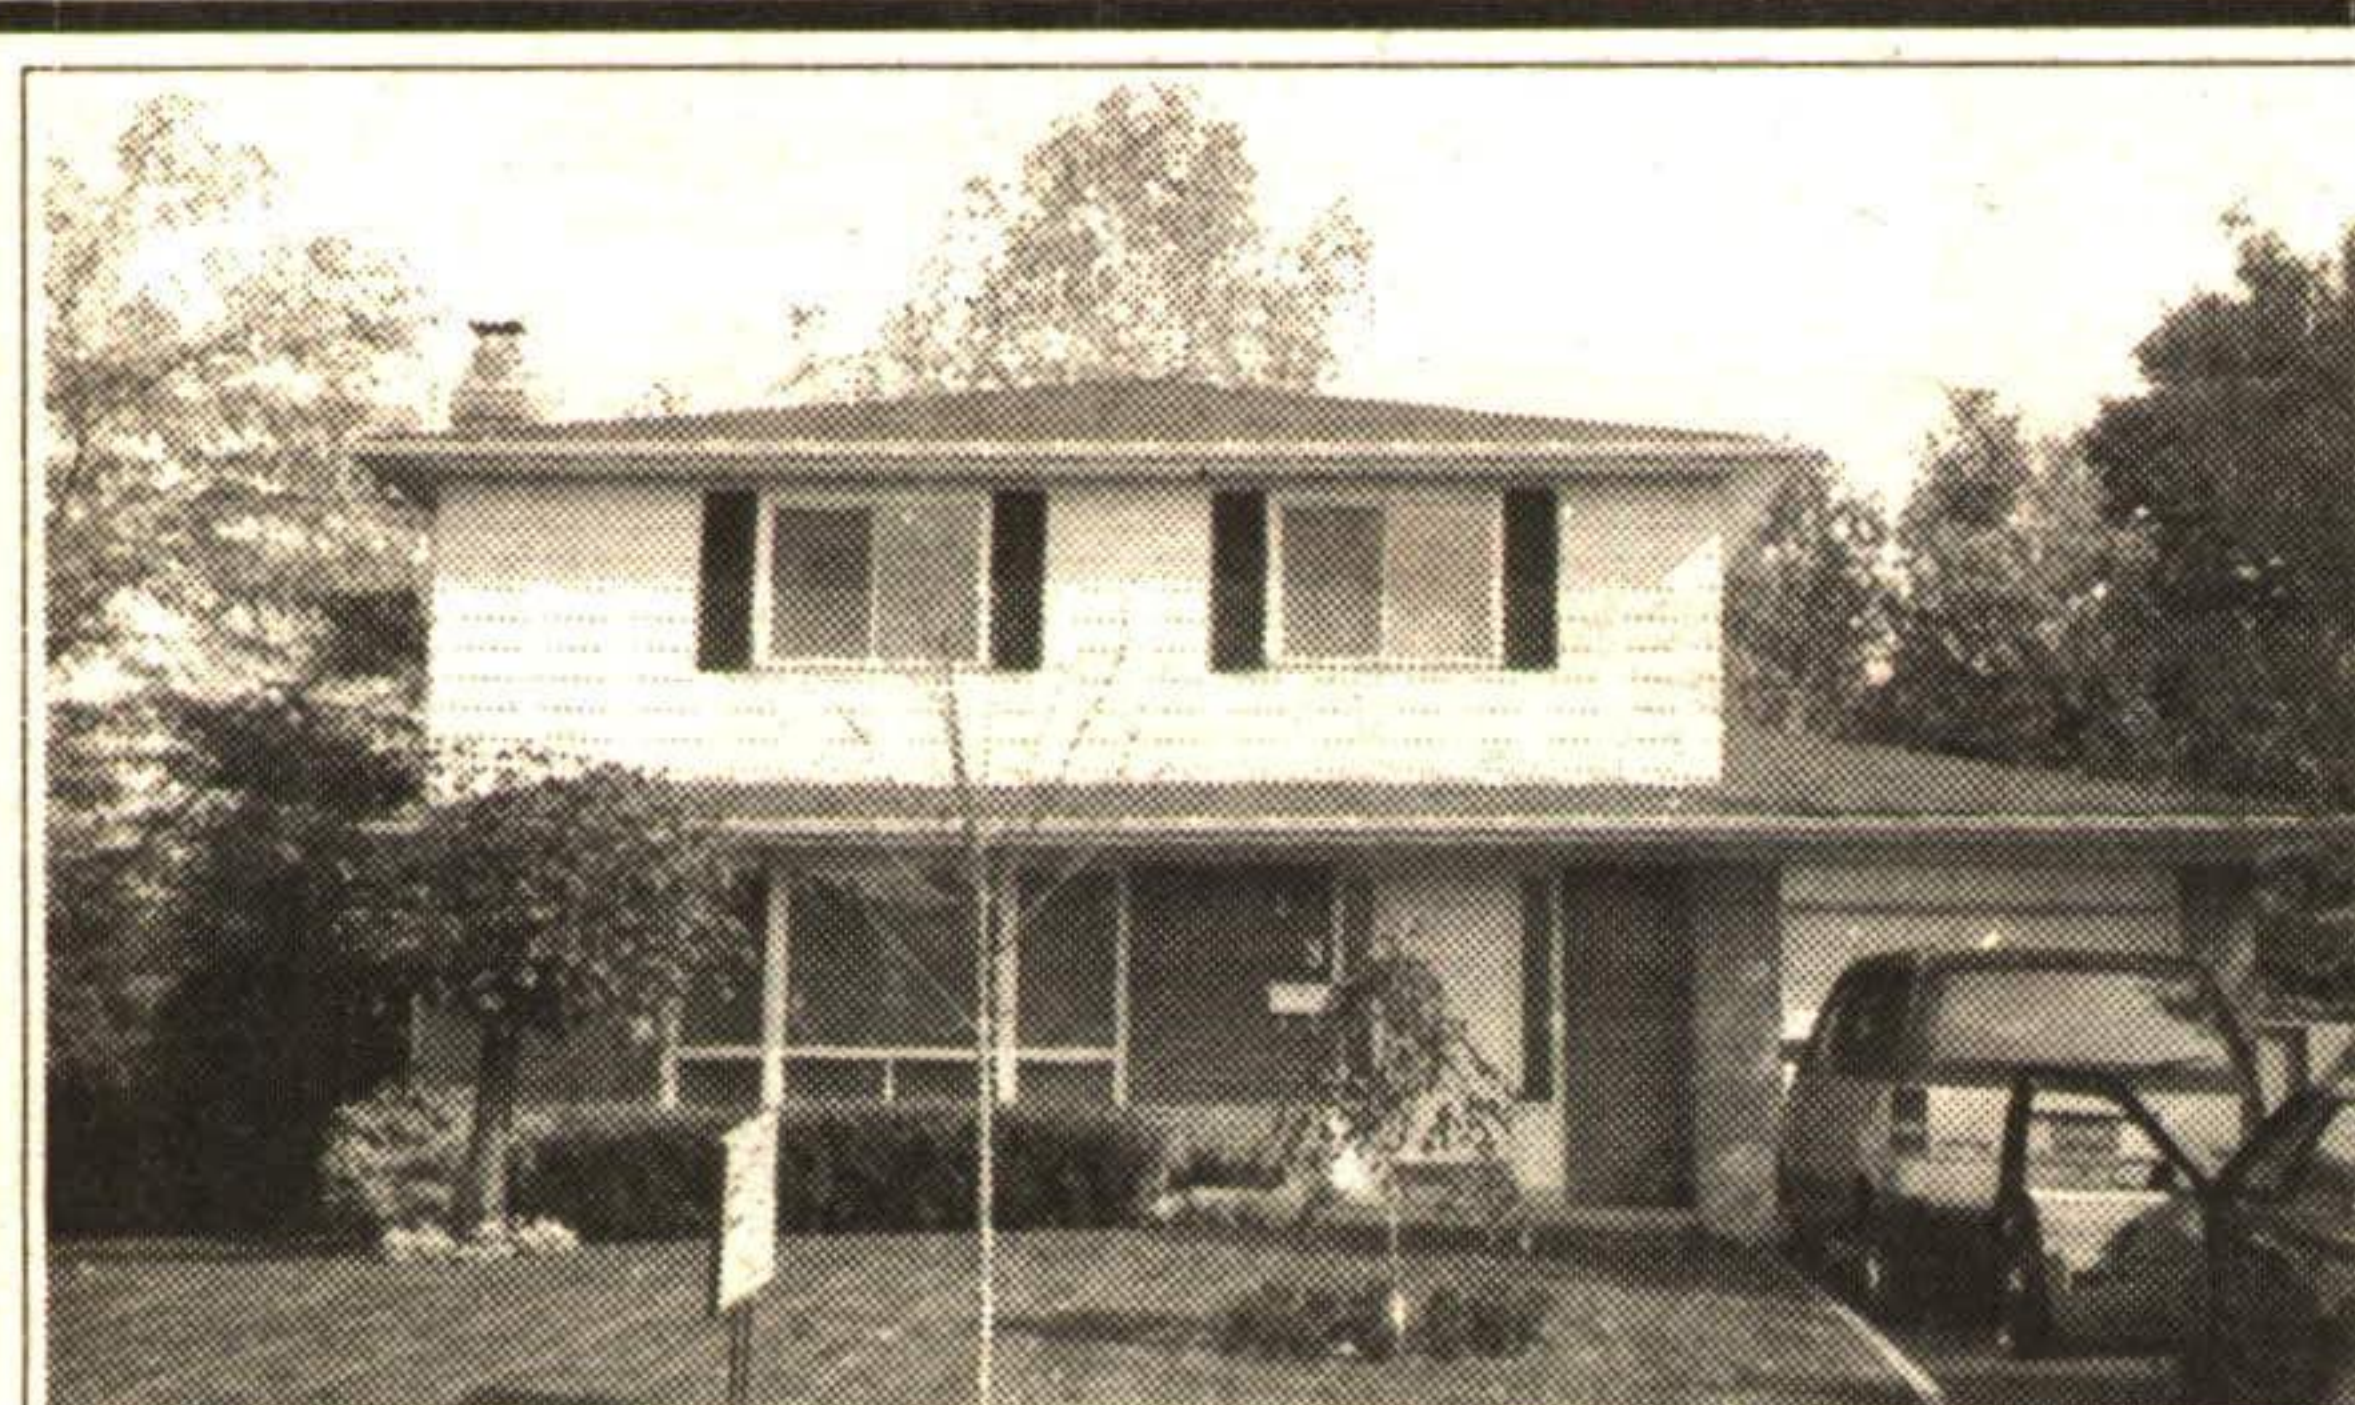

31-87

\$339,000

HALTON HILLS

Well appointed brick and cedar bungalow located on 1.63 acres in an area of custom built homes. Call Mary Maan*.

31-86

\$649,000

Something Special - Custom built with separate nanny quarters, gleaming hardwood floors, lots of marble, 5 bathrooms, 4 car garage, on a secluded 8.38 acre with a pond. Forty minutes to Toronto. 31-82

\$245,000

GEORGETOWN

Large open concept family home featuring spacious rooms, new broadloom, formal living & dining room. Just move in to this immaculate home! Call Mary Maan*.

31-84

\$229,000

Custom designed 2,300 sq. ft. home in the Village of Rockwood, adjacent to the Conservation Park. Bright 'CANAC' kitchen, many skylights, 55 oz. broadloom, 5 pc. ensuite and much more. A 10+. Call Mary Maan*.

31-89

\$219,000

GEORGETOWN

Immaculate 4 bedroom, 2 storey home - pride of ownership! Newly decorated. Spacious rooms. Eat-in kitchen, formal living & dining room. Call Mary Maan*.

31-83

\$219,900

COUNTRY CLOSE TO GEORGETOWN

"The Best of Both" country close to town. Fully renovated throughout, large country kitchen, 4 bedrooms + den + workshop and double car garage. All of this and more on 3 acres. Call Mary Maan* to view. 31-81