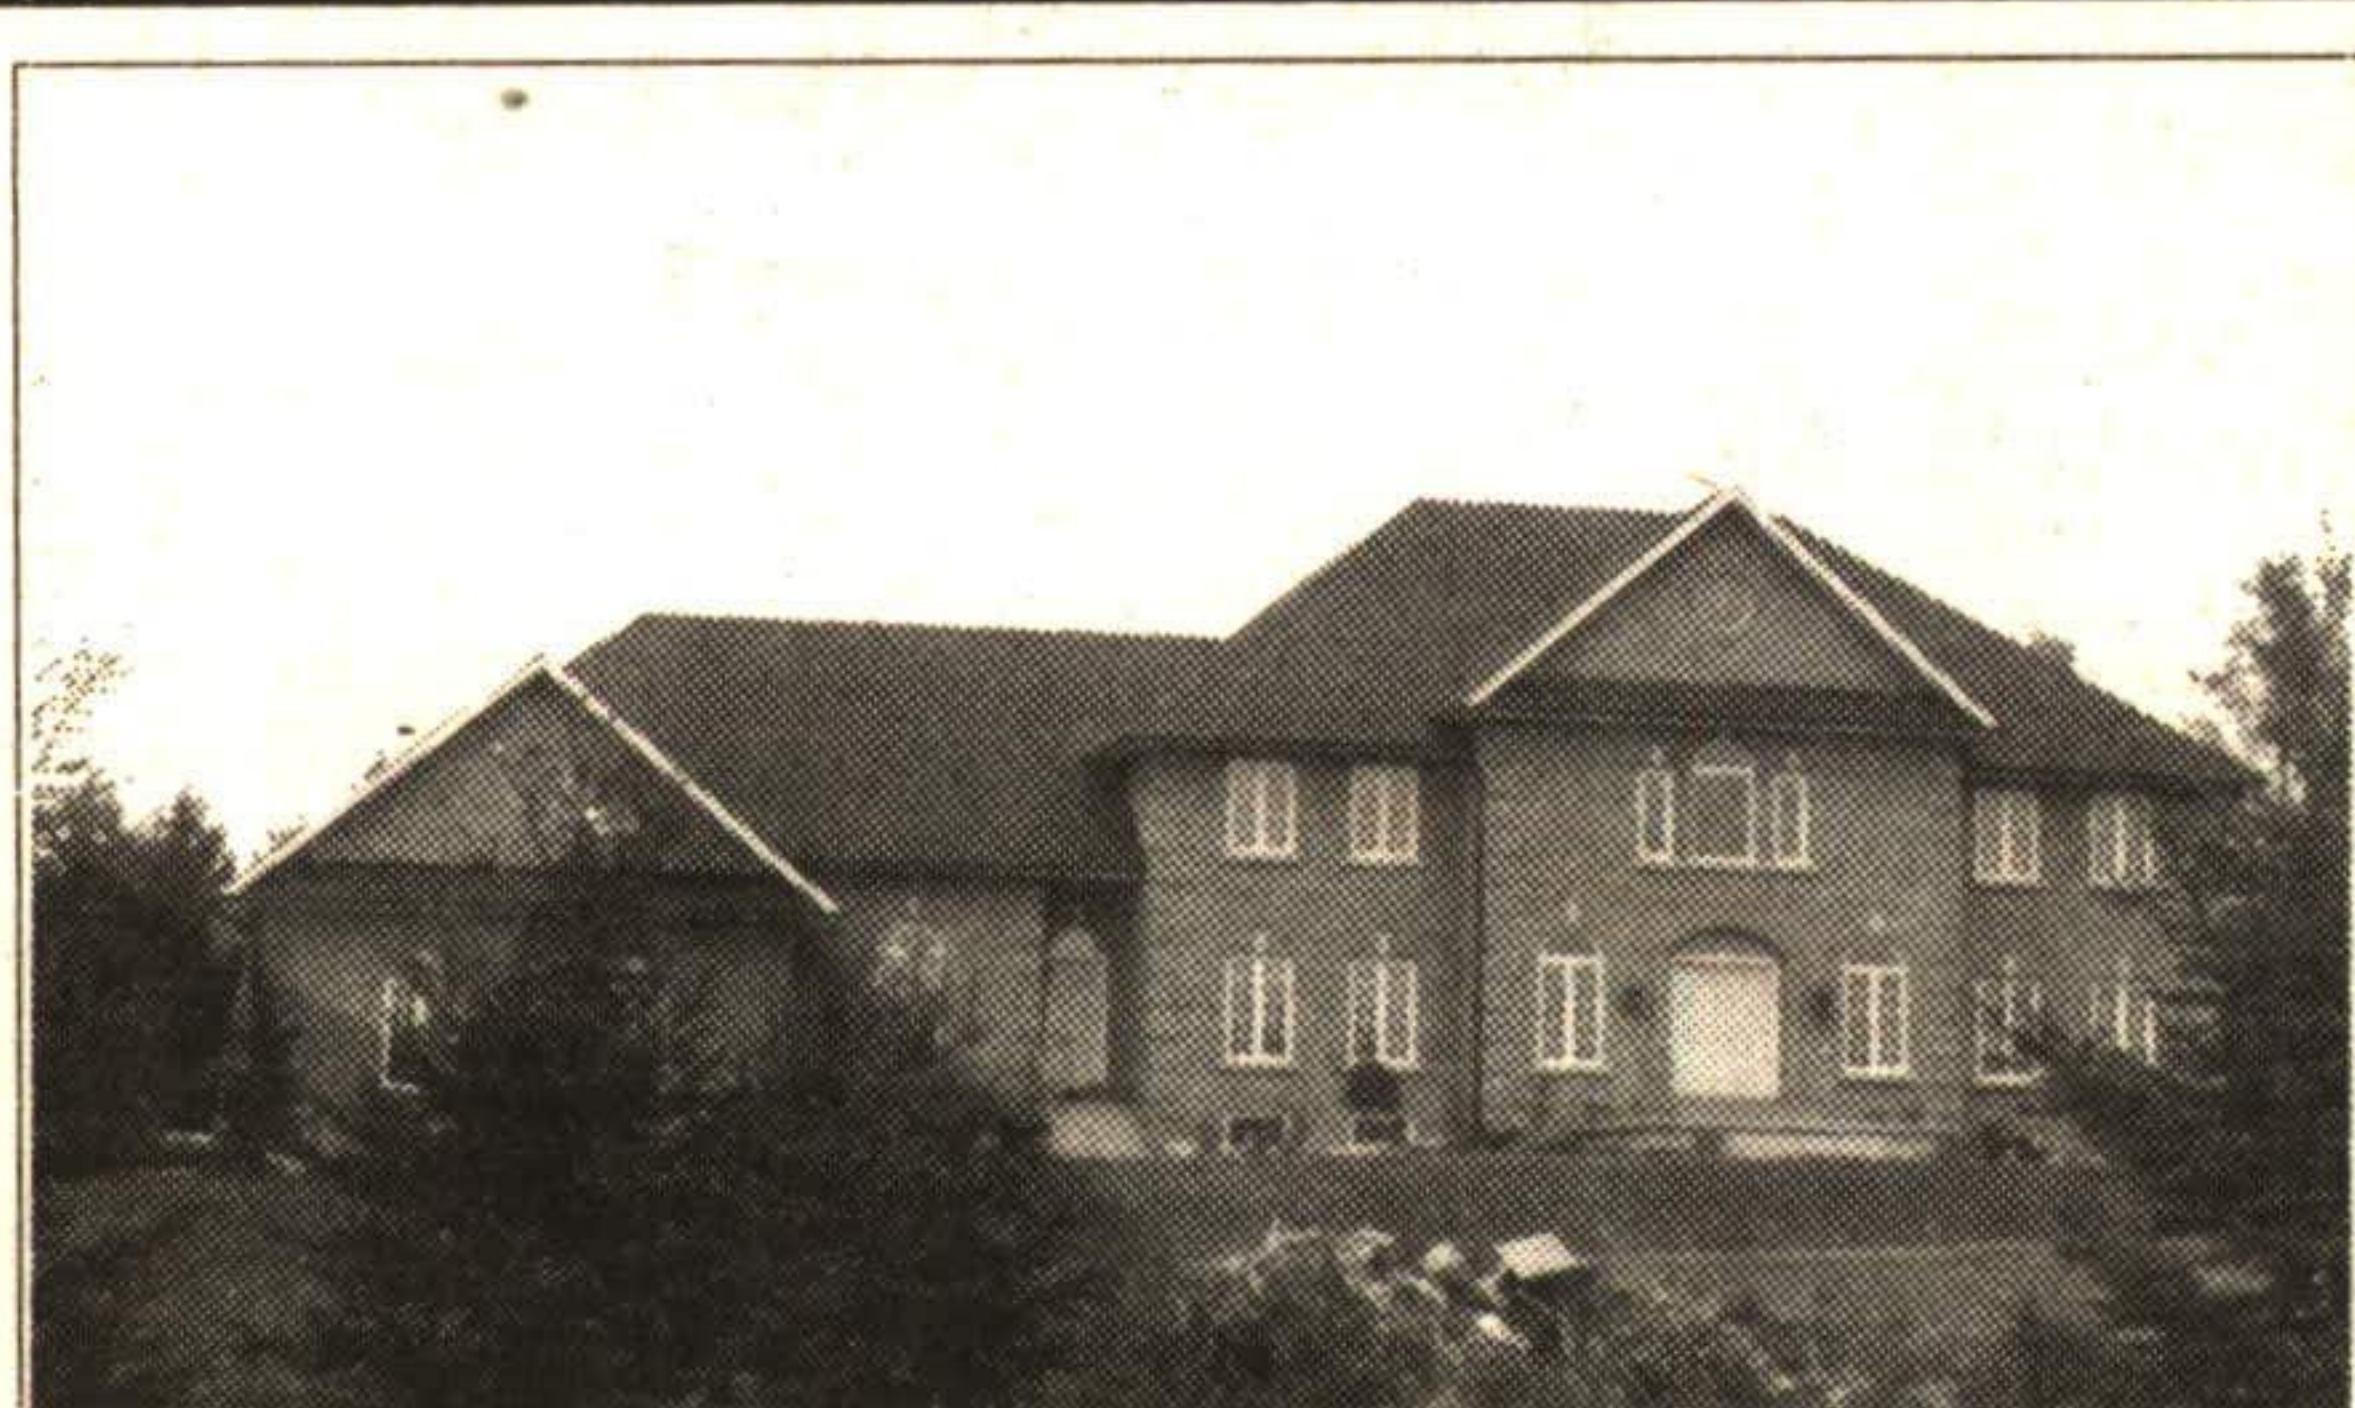

31-87

\$339,000

HALTON HILLS

Well appointed brick and cedar bungalow located on 1.63 acres in an area of custom built homes. Call Mary Maan*.

31-86

\$649,000

Something Special - Custom built with separate nanny quarters, gleaming hardwood floors, lots of marble, 5 bathrooms, 4 car garage, on a secluded 8.38 acre with a pond. Forty minutes to Toronto. 31-82

\$245,000

GEORGETOWN

Large open concept family home featuring spacious rooms, new broadloom, formal living & dining room. Just move in to this immaculate home! Call Mary Maan*.

31-84

\$229,000

Custom designed 2,300 sq. ft. home in the Village of Rockwood, adjacent to the Conservation Park. Bright 'CANAC' kitchen, many skylights, 55 oz. broadloom, 5 pc. ensuite and much more. A 10+. Call Mary Maan*.

"The Best of Both" country close to town. Fully renovated throughout, large country kitchen, 4 bedrooms + den + workshop and double car garage. All of this and more on 3 acres. Call Mary Maan* to view. 31-81