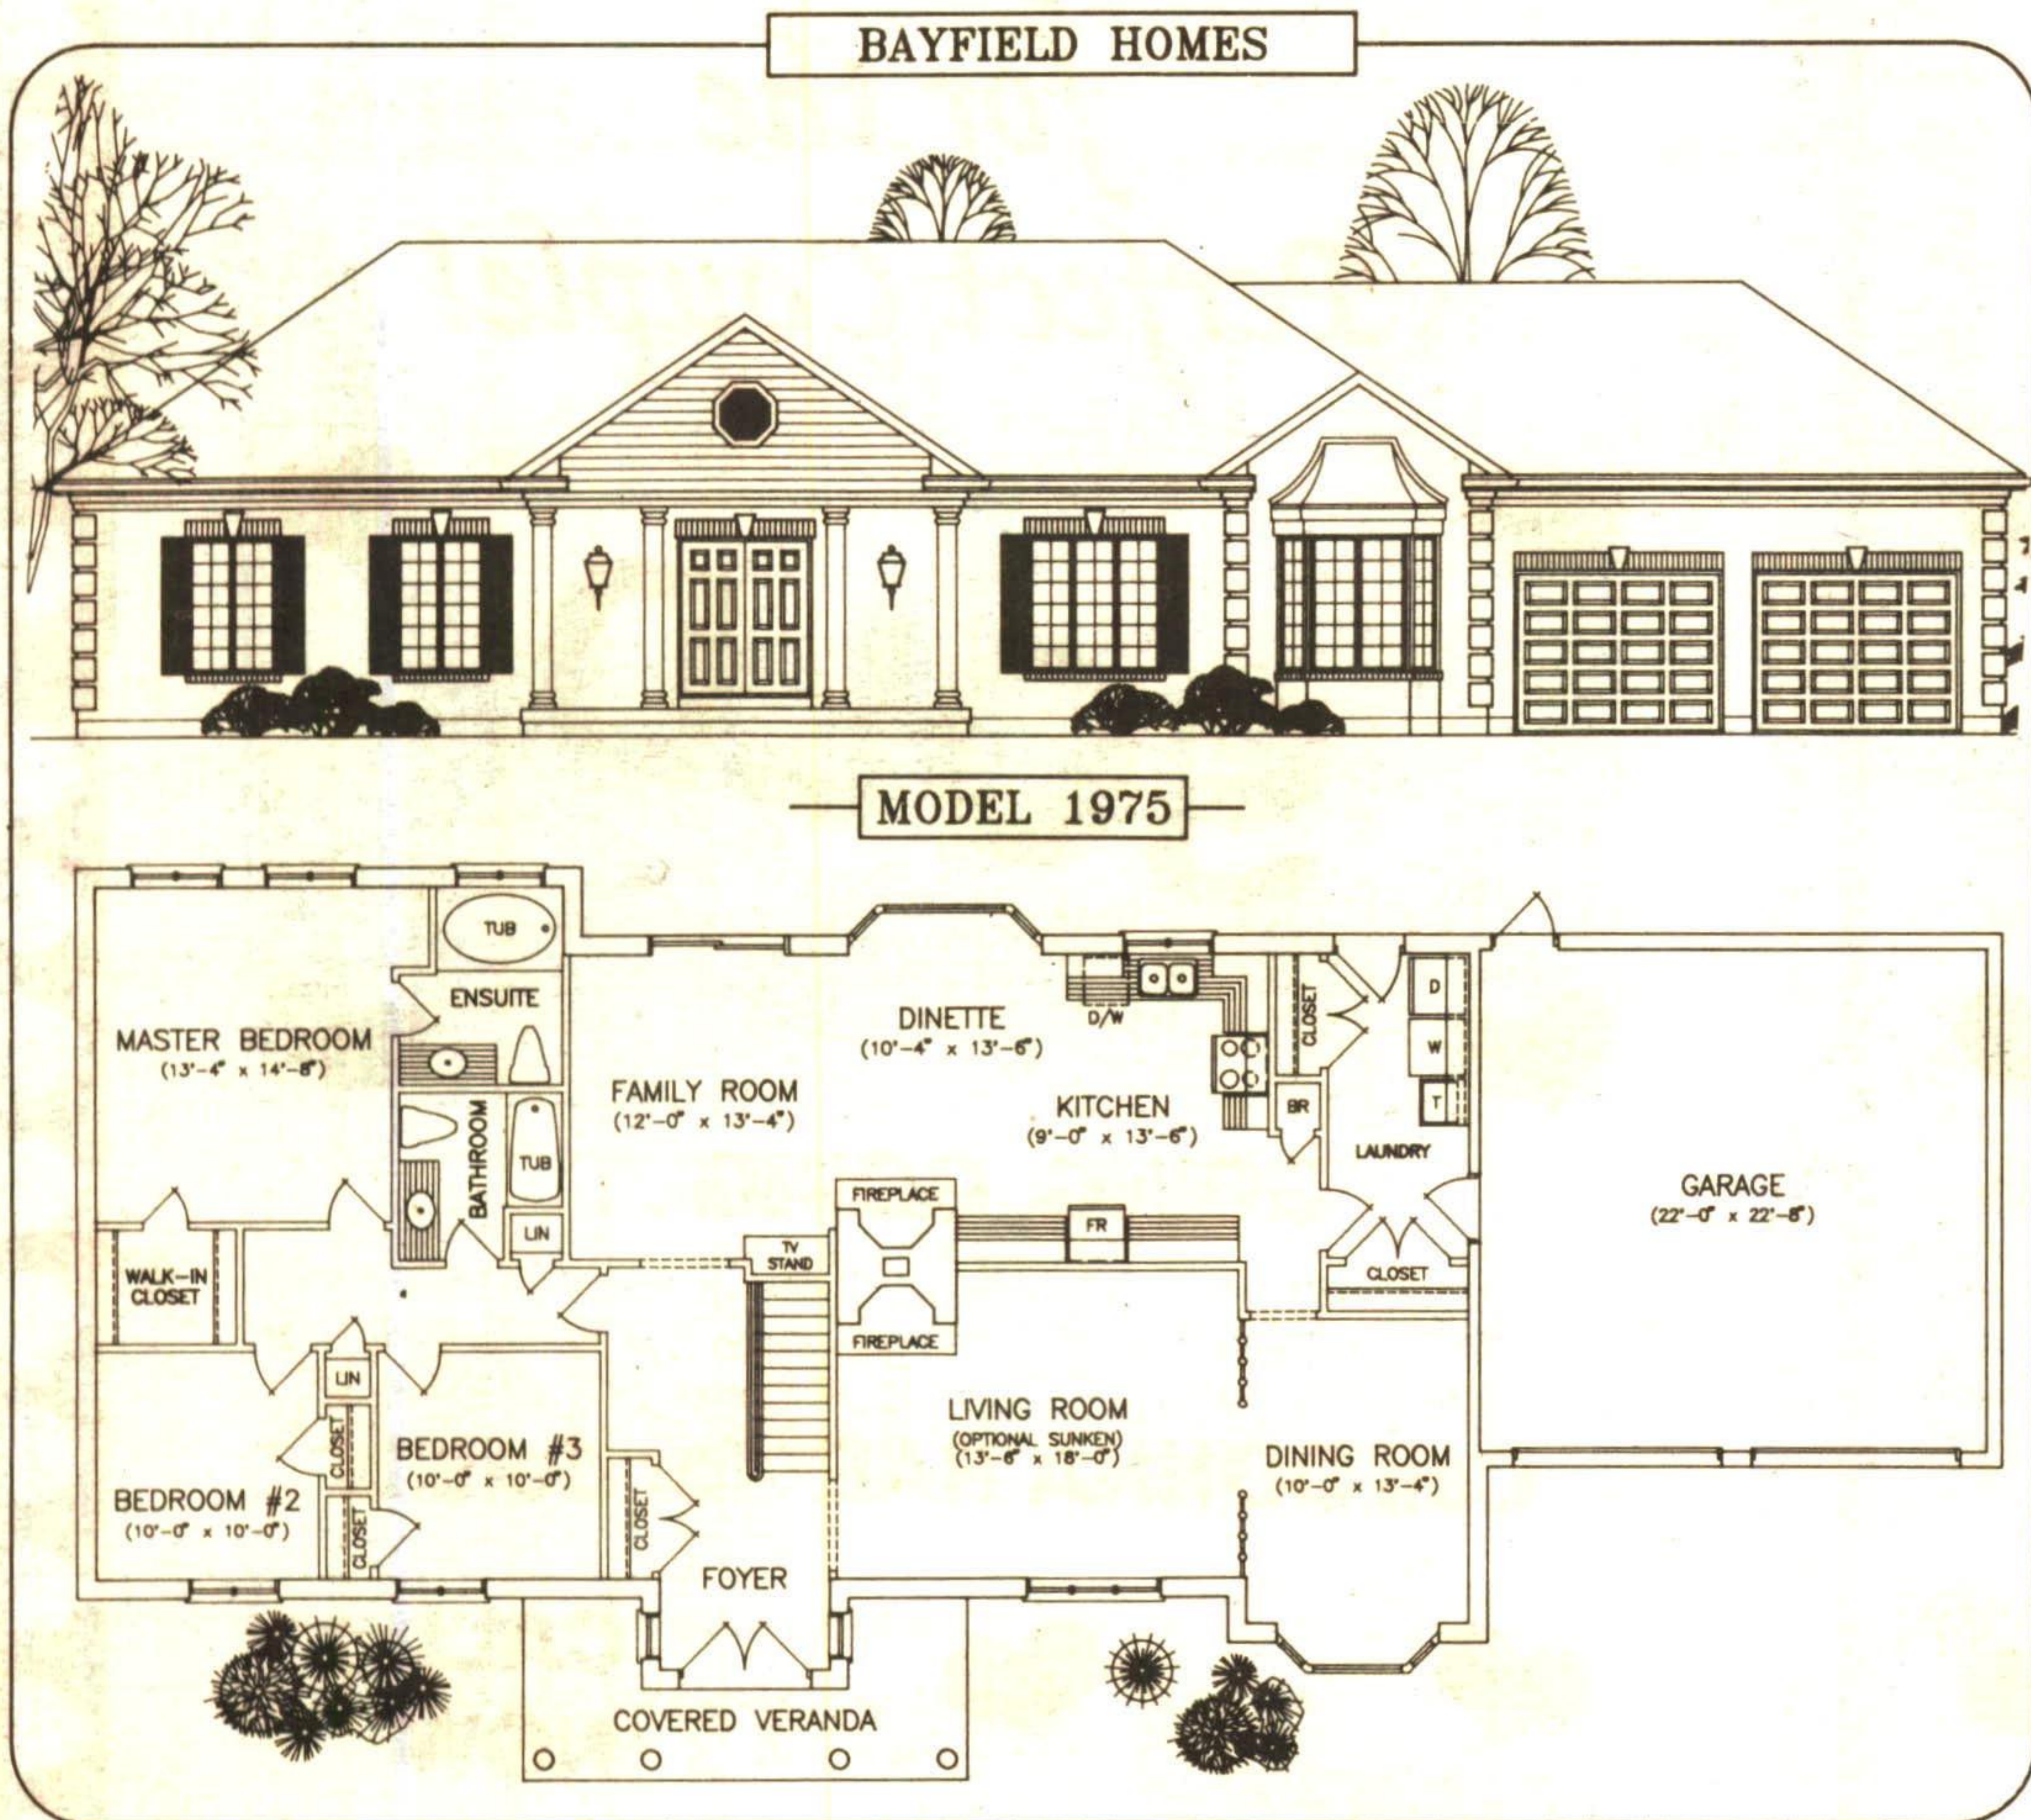

Another project by **BAYFIELD**

SOUTH WINDS ESTATES

In Georgetown and Ballinafad

FROM
\$259,900

- MINIMUM ONE ACRE + LOTS
- CONVENIENT COUNTRYLIVING
- MINUTES FROM GEORGETOWN
- AFFORDABLE & ATTRACTIVE DESIGNS
- ALL CLAY BRICK HOMES
- 2' x 6' CONSTRUCTION
- 9 FEET CEILINGS (on main floor)
- ECONOMICAL PROPANE HEAT
- 7 DIFFERENT DESIGNS
- LIMITED QUANTITY