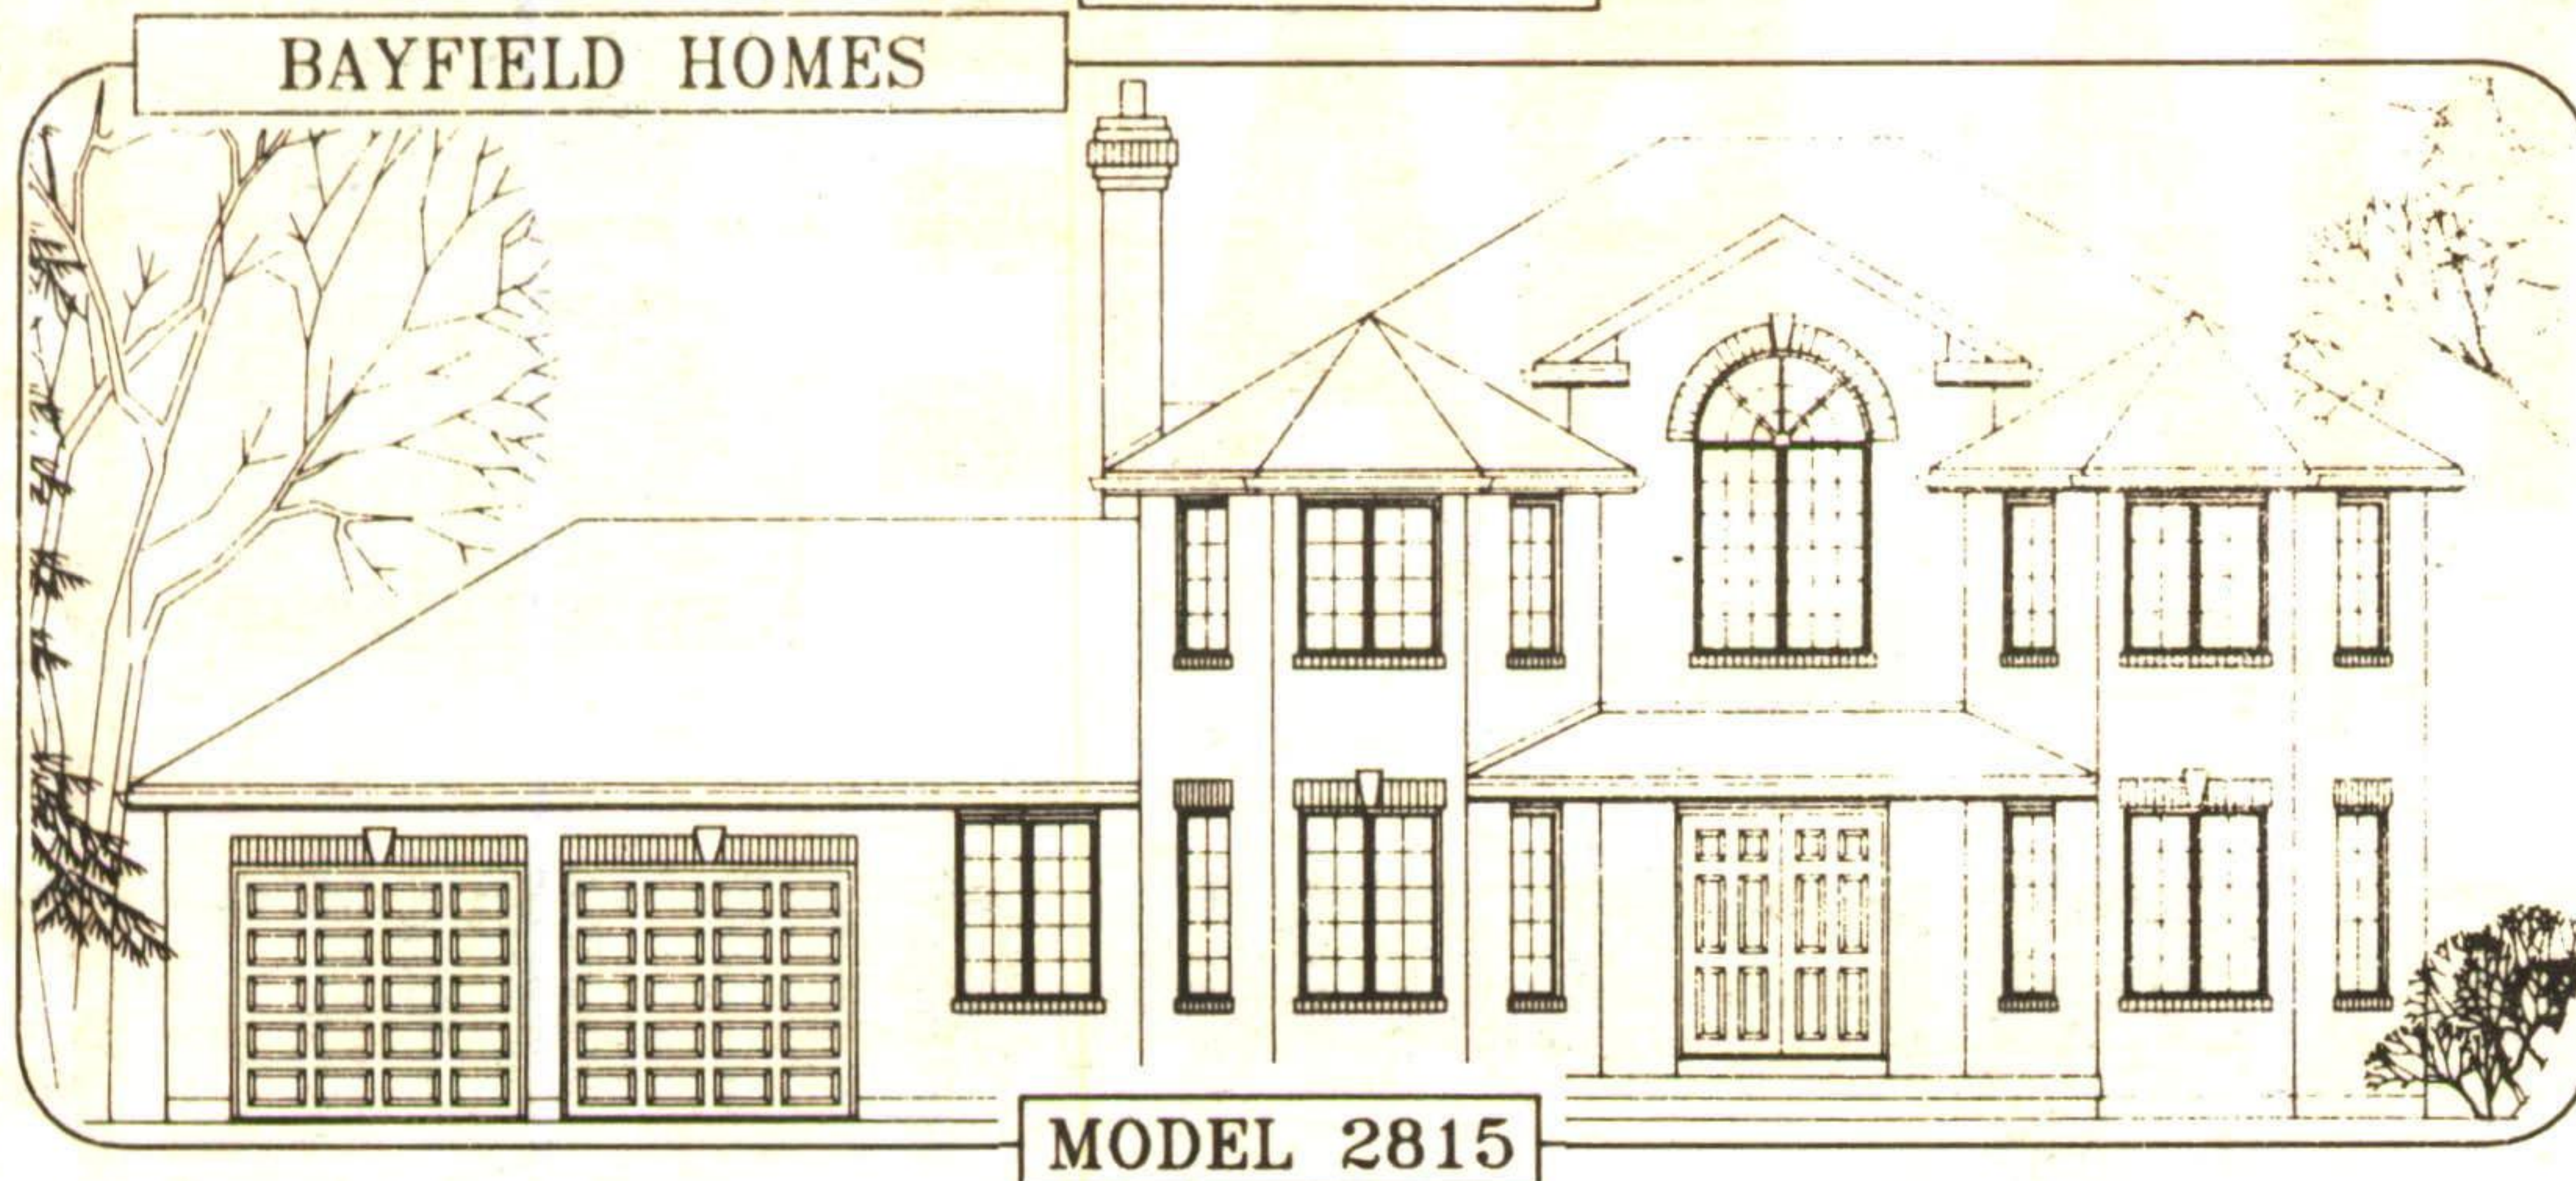

Another project by **BAYFIELD**

SOUTH WINDS ESTATES

In Georgetown and Ballinafad

FROM
\$259,900

- MINIMUM ONE ACRE + LOTS
- CONVENIENT COUNTRYLIVING
- MINUTES FROM GEORGETOWN
- AFFORDABLE & ATTRACTIVE DESIGNS
- ALL CLAY BRICK HOMES
- 2' x 6' CONSTRUCTION
- 9 FEET CEILINGS (on main floor)
- ECONOMICAL PROPANE HEAT
- 7 DIFFERENT DESIGNS
- LIMITED QUANTITY