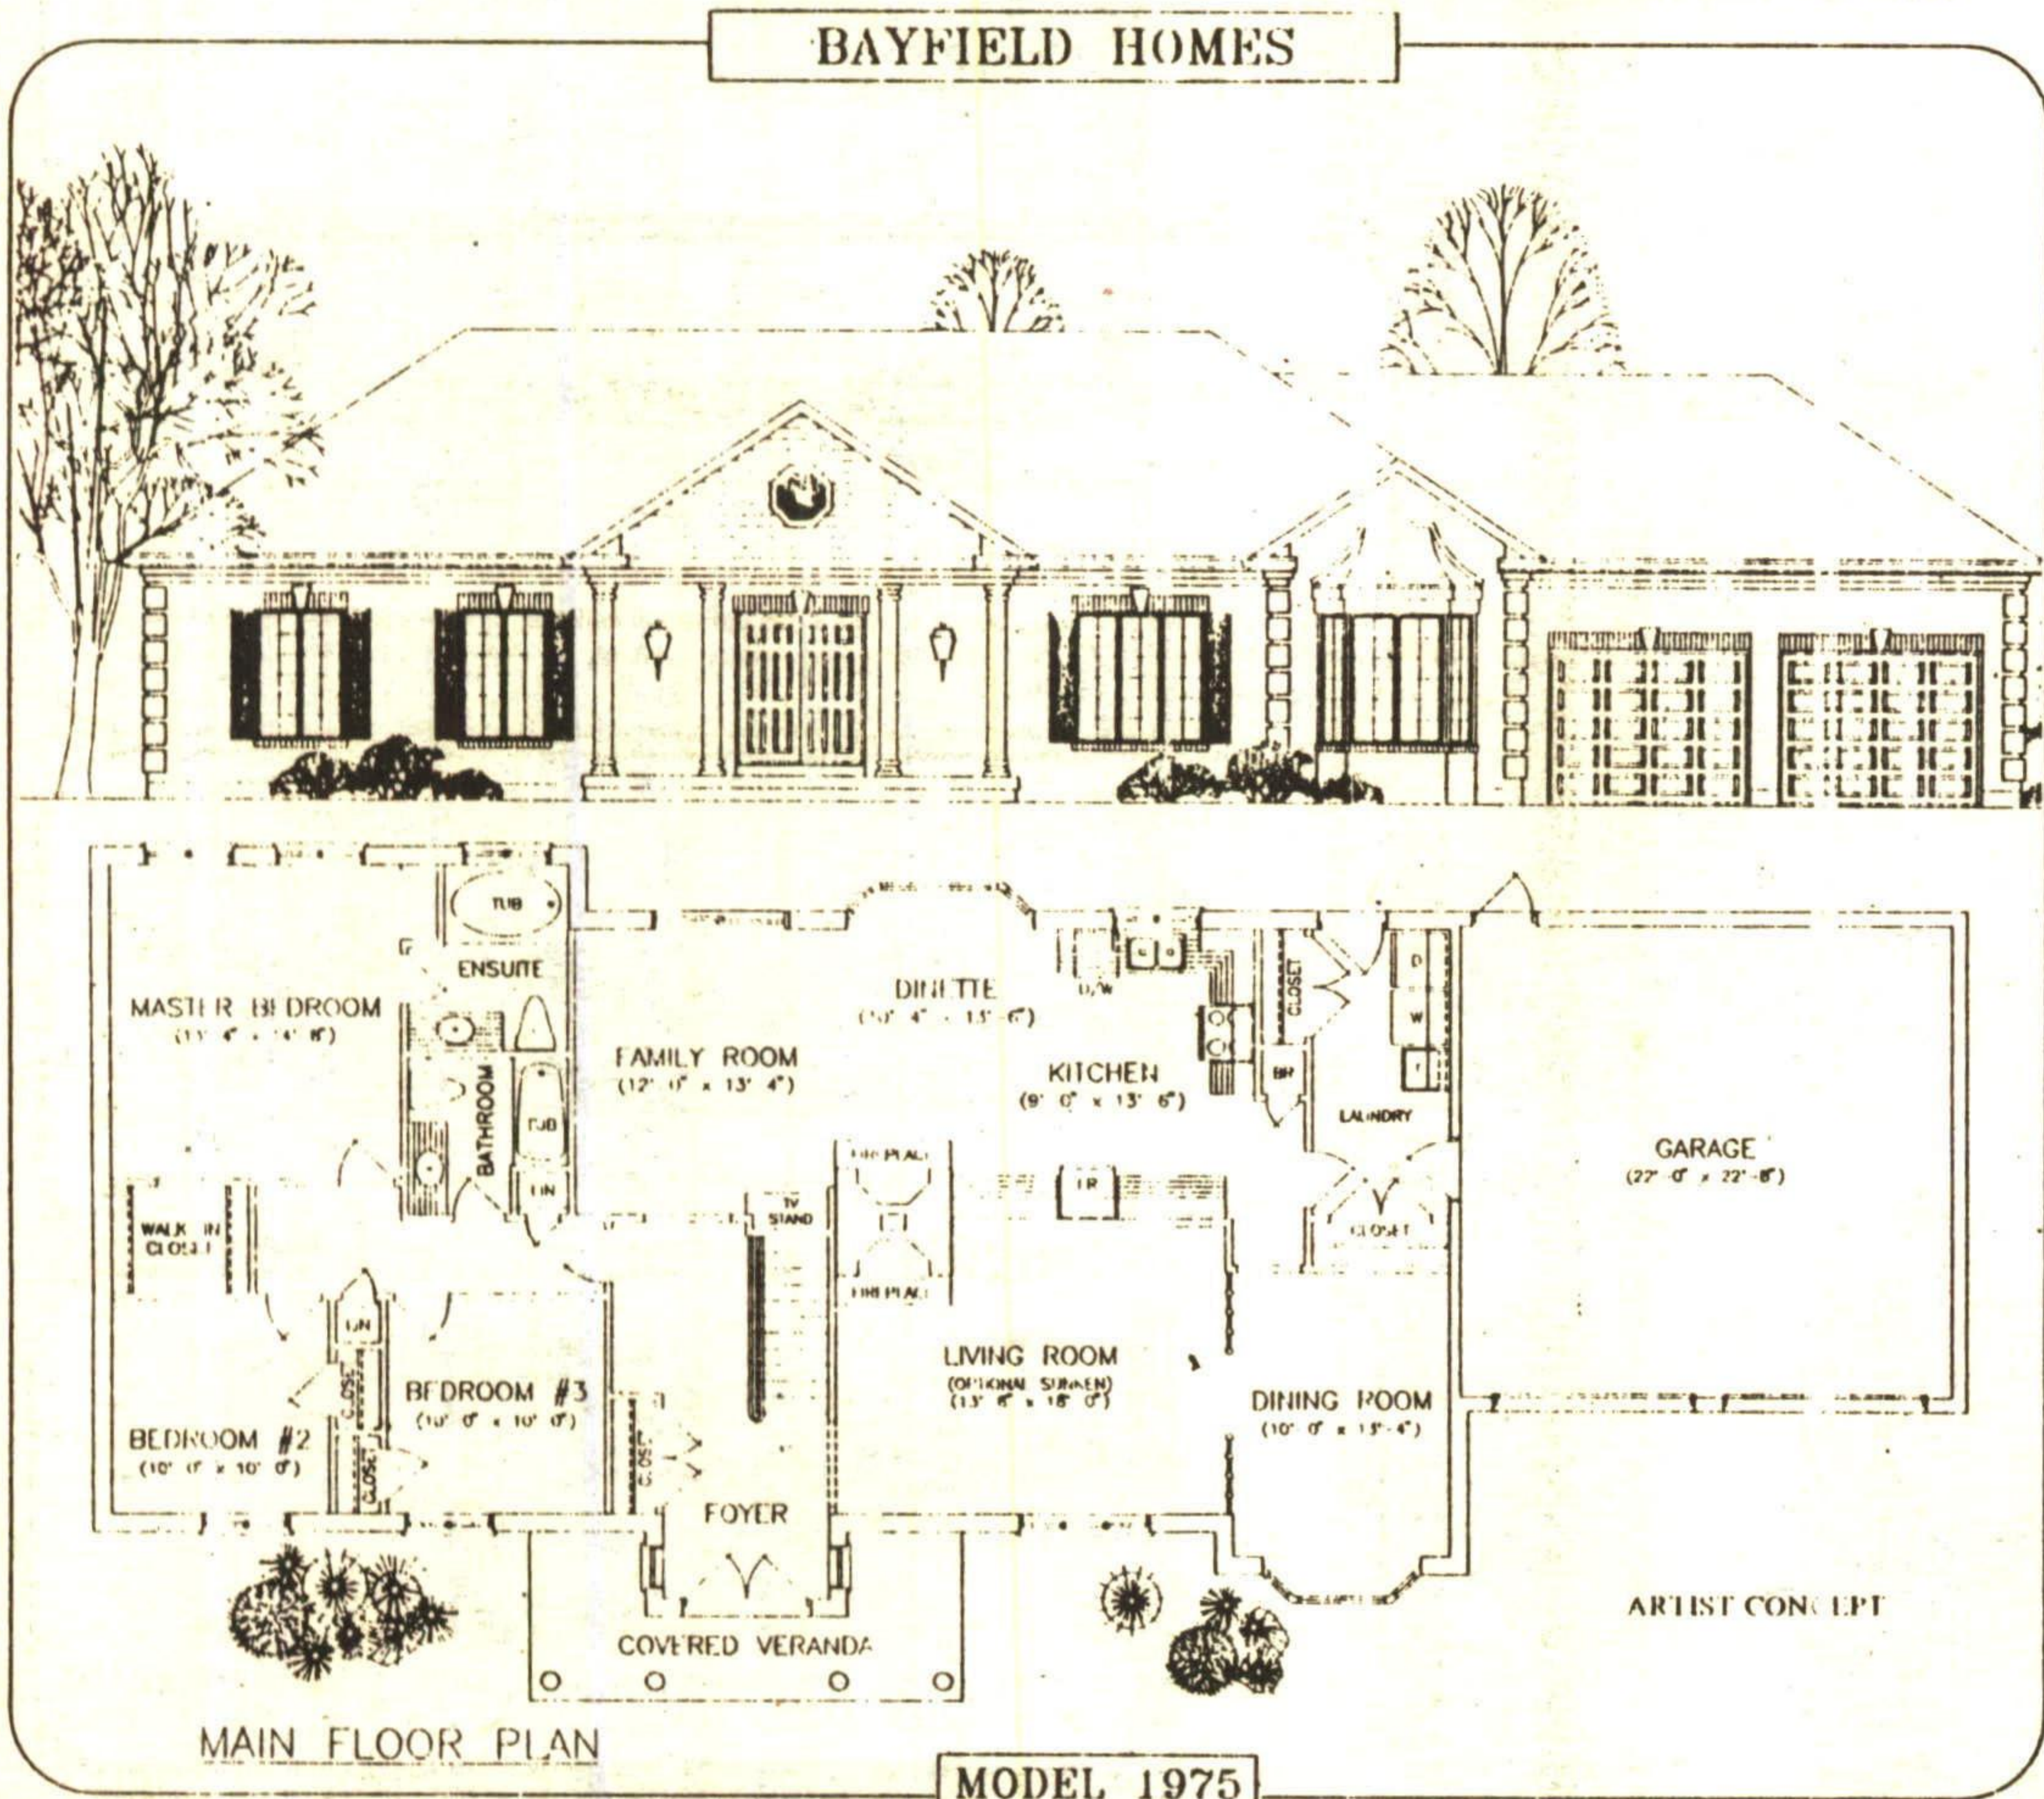

Another project by **BAYFIELD**

SOUTH WINDS ESTATES

In Georgetown and Ballinafad

FROM \$259,900

- MINIMUM ONE ACRE + LOTS
- CONVENIENT COUNTRYLIVING
- MINUTES FROM GEORGETOWN
- AFFORDABLE & ATTRACTIVE DESIGNS
- ALL CLAY BRICK HOMES
- 2' x 6' CONSTRUCTION
- 9 FEET CEILINGS (on main floor)
- ECONOMICAL PROPANE HEAT
- 7 DIFFERENT DESIGNS
- LIMITED QUANTITY