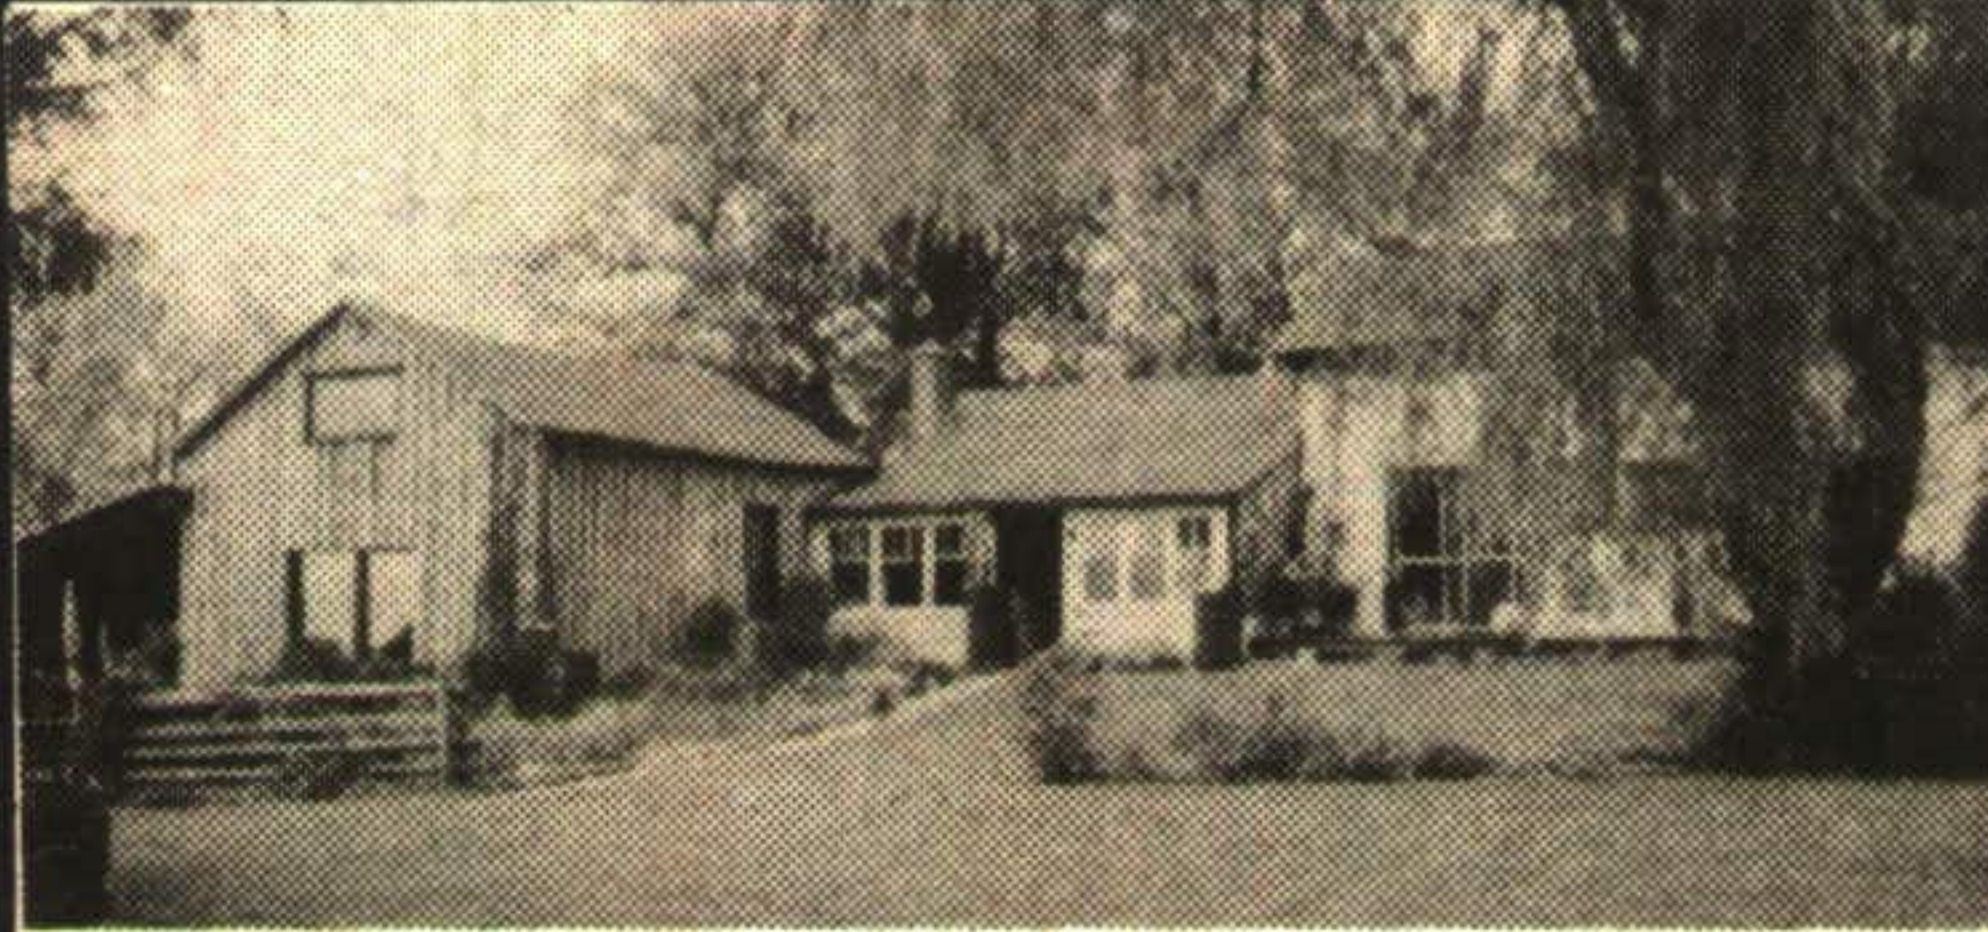

Set back on 2.8 acre woodlot. Large windows \* walkouts to  
decks and balcony's. Excellent Limehouse location. Offered at  
\$297,000. Carole\* & Malcolm\* MacLeod. JD94-02

**CALEDON MOUNTAIN ESTATES**

Desirable location. Double sided fireplace, hot tub, 4 bed-  
rooms, gorgeous acreage for family activity. Cathy Buckrell\* or  
Carole MacLeod\*. JD93-115

**MALCOLM MACLEOD\***

**SKATE ON YOUR POND  
SKI ON YOUR OWN TRAILS**

Enjoy the ambience of this magnificent 4 bedroom  
stone home & Coach House on 41 acres. Offered  
at \$850,000. Phone Carole MacLeod\*. JD93-083

**LONG VIEWS OVER  
ROLLING 96 ACRES**

Renovated 3 bedroom farm house. Large bank  
barn. Two ponds. Wood lot. A special offering at  
\$375,000. Phone Carole MacLeod\*. JD93-118

**CALEDON COUNTRY - 97 ACRES**

Cosy 1800's farm house. Outbuildings. Enjoy the  
best of life growing your own food & raising your  
own animals. A treasure. Asking only \$438,000.  
Call Malcolm MacLeod\*. JD93-113