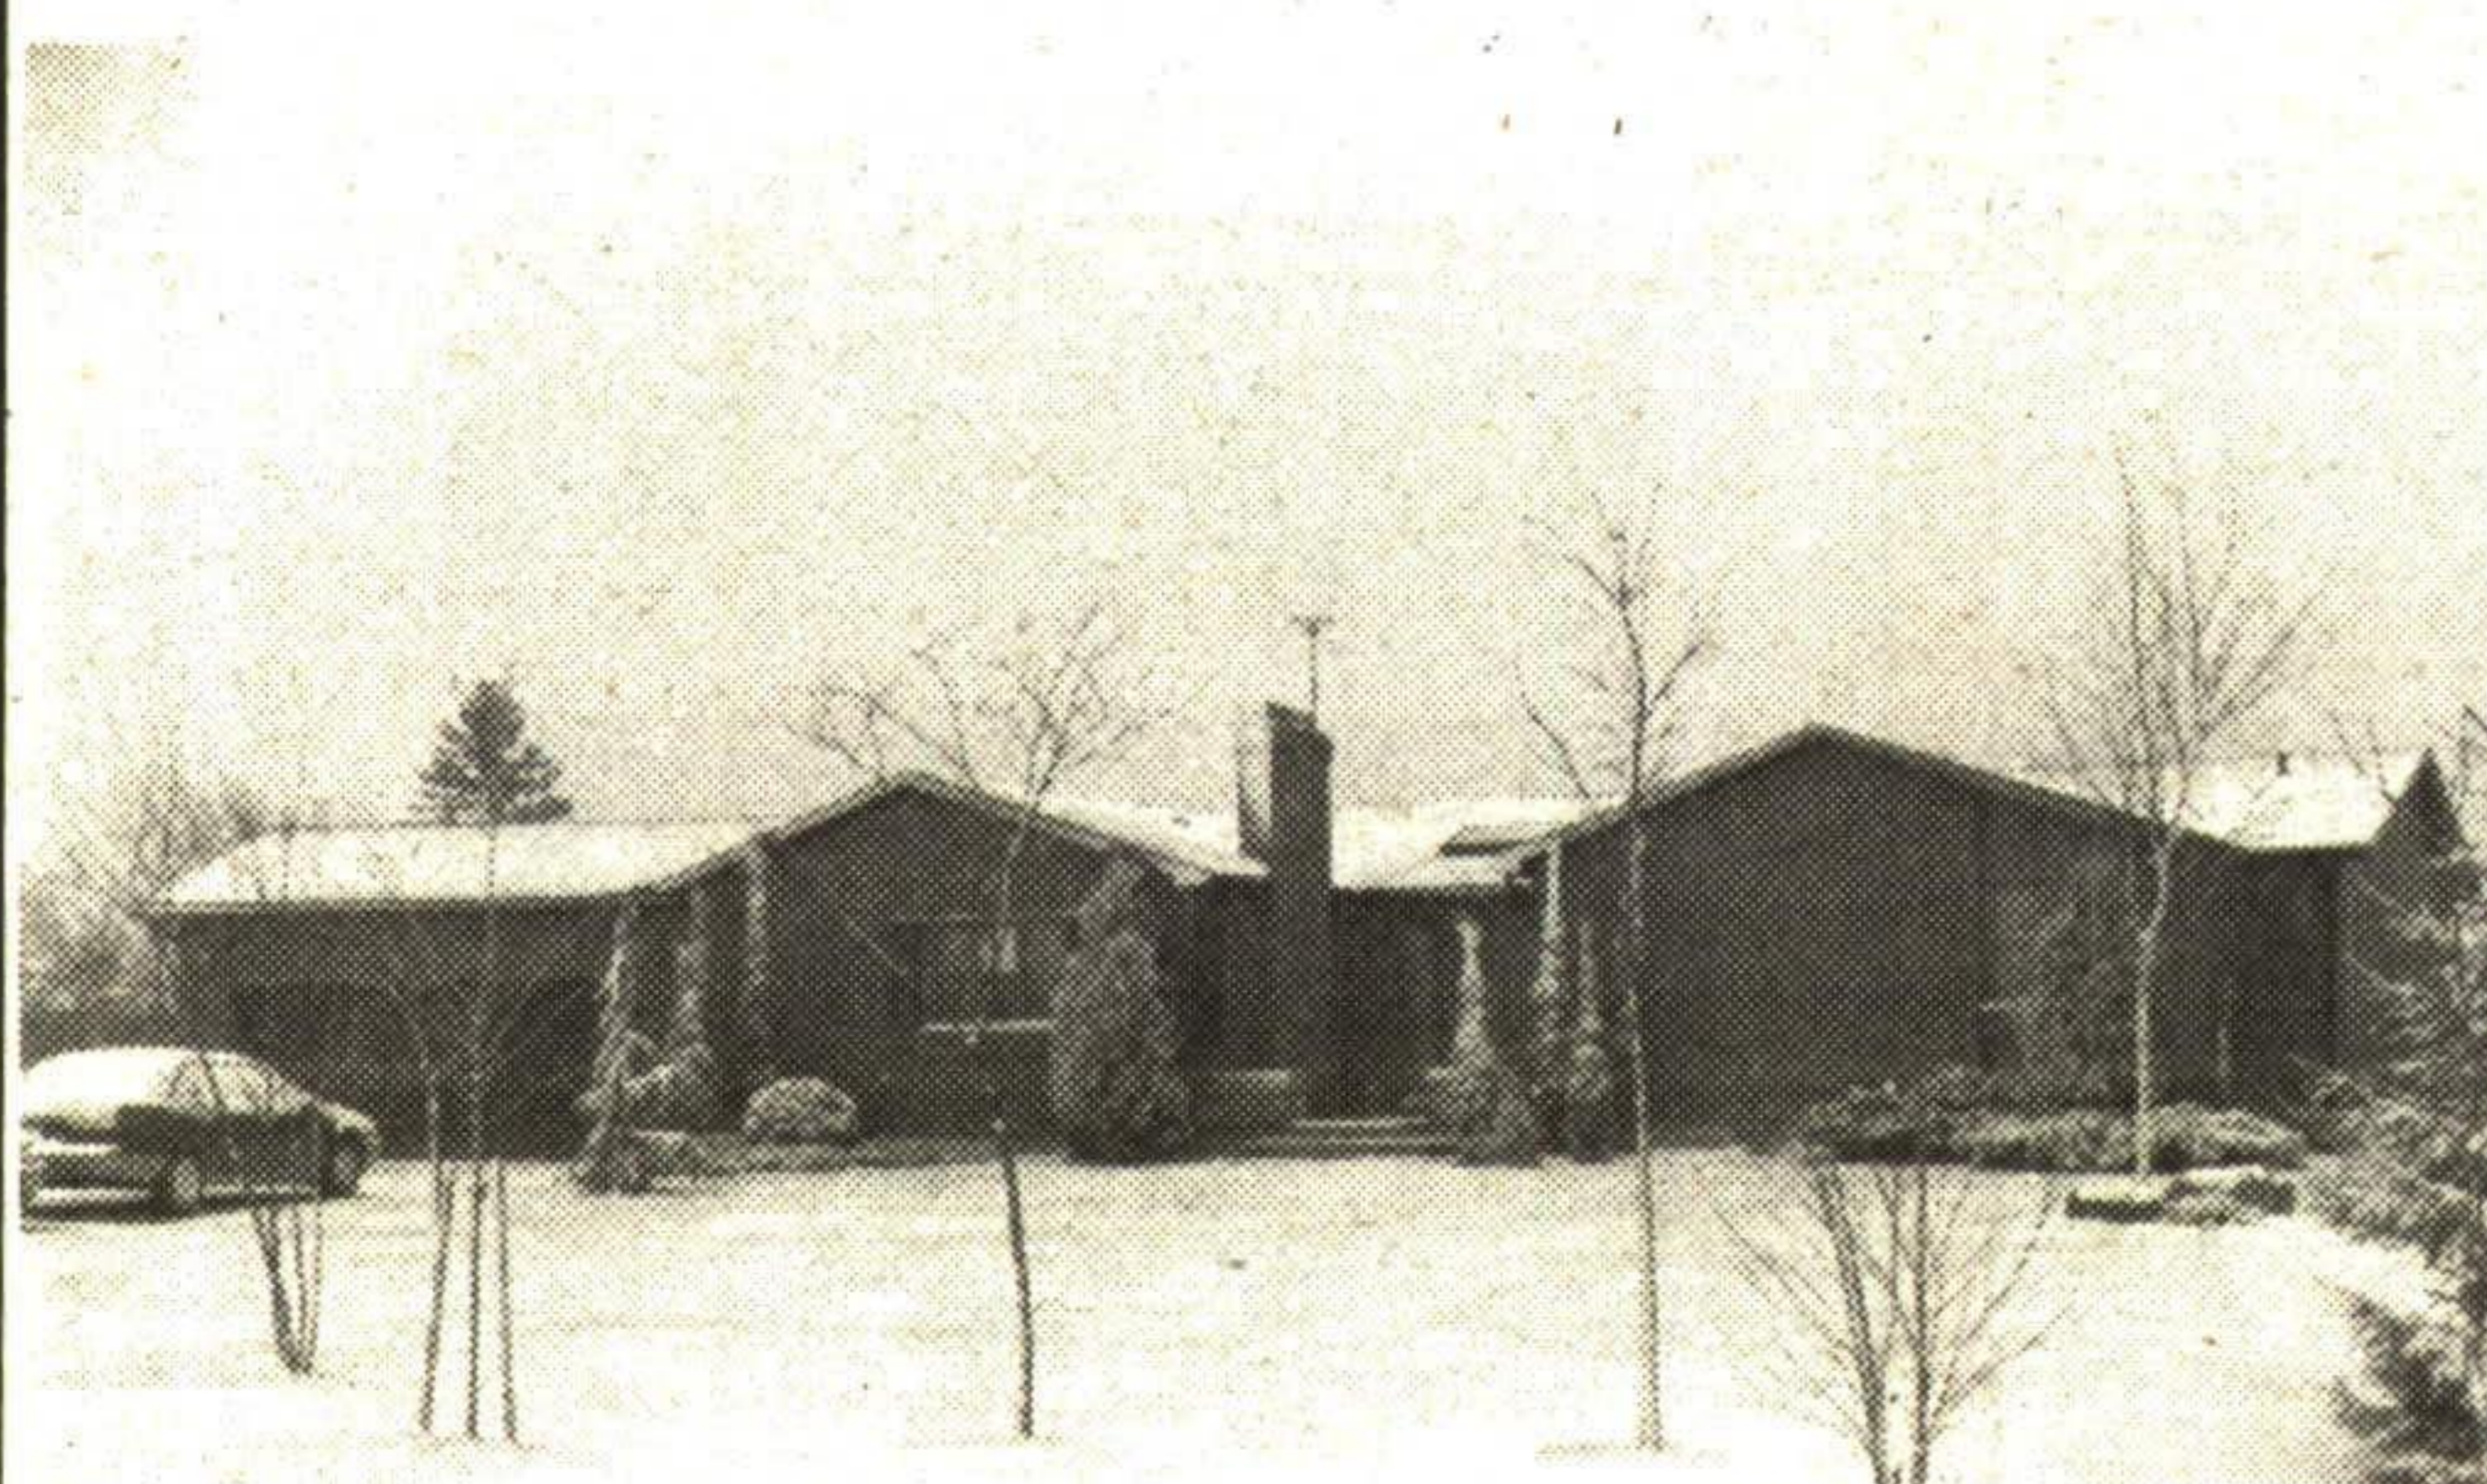

ROYAL LEPAGE

Royal LePage Real Estate Service Ltd.

877-0173

MARY MAAN

SALES REPRESENTATIVE*

NEW

\$299,000
ACTON COUNTRY

Charming colonial style 4 bedroom home on 1 private wooded acre. Tastefully decorated. Excellent for commuters. Call Mary Maan*. 31-87

\$339,000
HALTON HILLS

Well appointed brick and cedar bungalow located on 1.63 acres in an area of custom built homes. Call Mary Maan*. 31-86

\$649,000
HALTON HILLS
Custom built 5700 sq. ft. home with separate Nanny's quarters. Well treed 8.38 acres, 40 minutes to Toronto. Call Mary Maan*. 31-82

\$159,900
GEORGETOWN
First time buyers! Fantastic 3 bedroom bungalow on good size well landscaped lot in established area of town. Call Mary Maan*. 31-79

\$199,000
HALTON HILLS
1/2 acre lot. Many mature trees. 15 minutes to 401. New broadloom, July '93, new roof '90 with 15 year warranty. Great for commuters! Call Mary Maan*. 31-74

NEW

\$183,000
Backsplit in move-in condition - all the work has been done. A true 10+. Don't wait, you could lose this one. Call Mary Maan*. 31-88

Countrywide

All-Pro Realty Inc.

MASTER SALES

Countrywide
Independent Member Broker