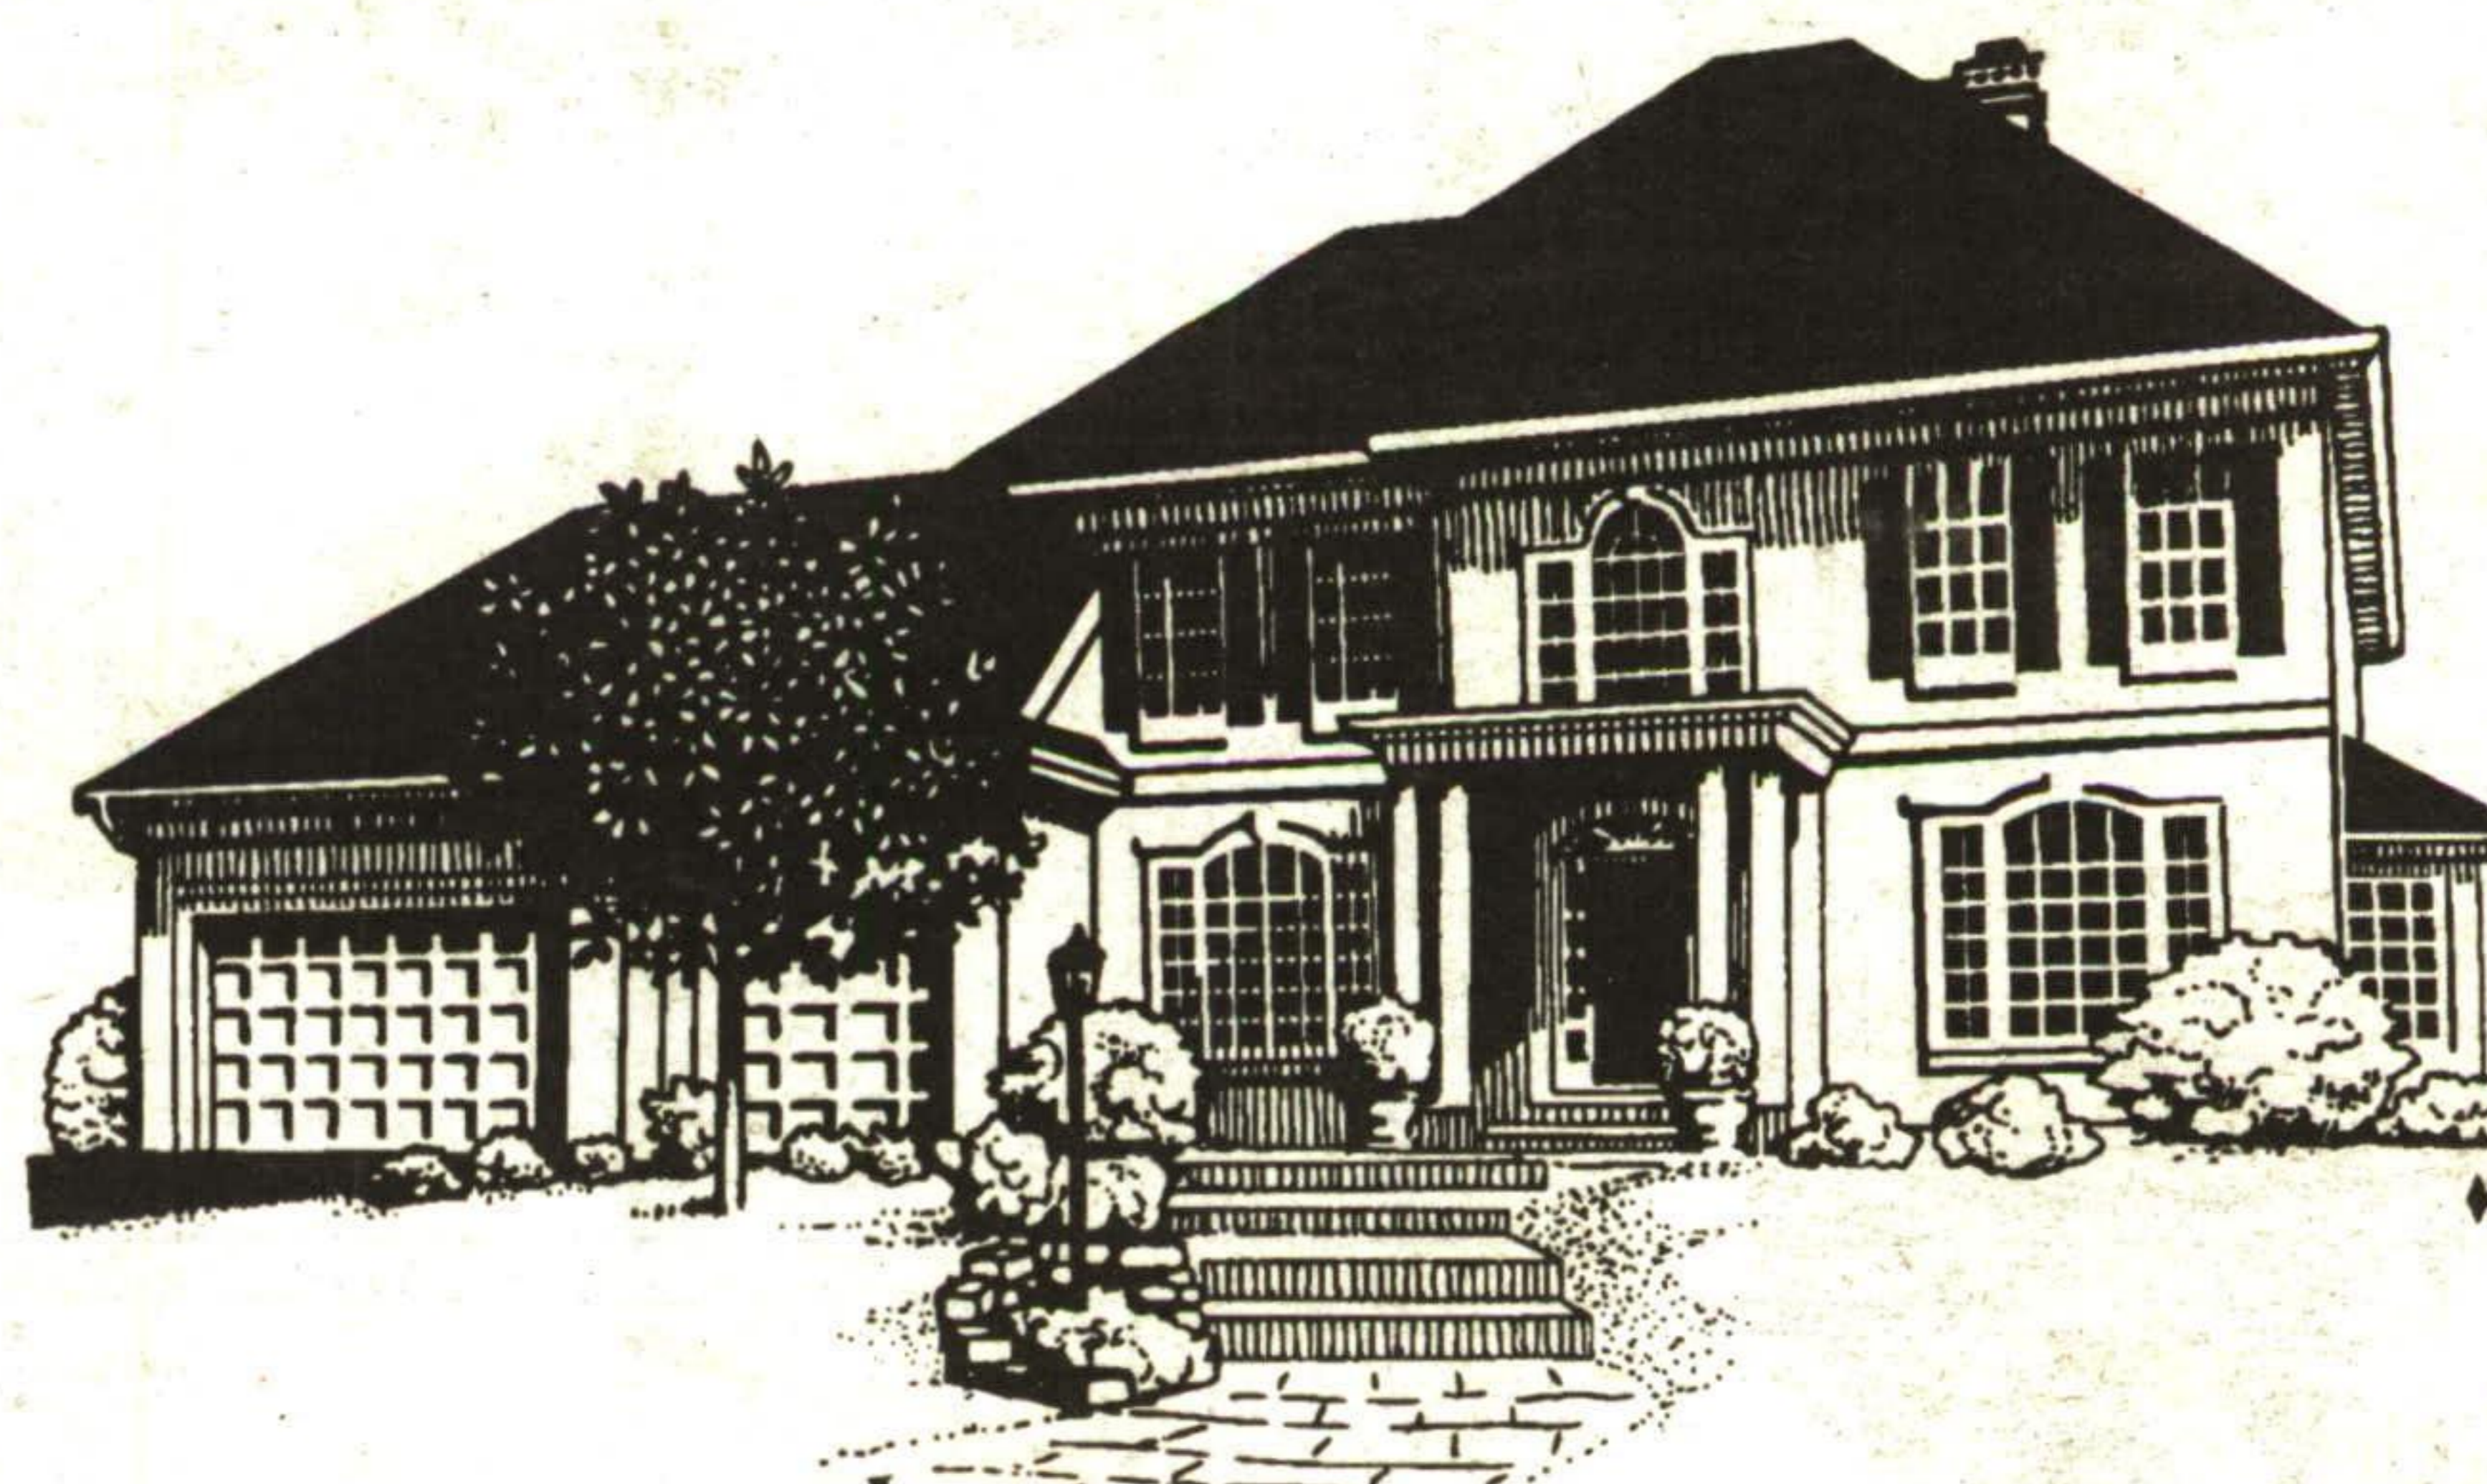

THE QUALITY WILL LAST!
THIS OPPORTUNITY MAY NOT!

Mapleview Estates in Georgetown near North Halton Golf and Country Club

– Fall Occupancy available

– Good choice of lots and models from $229,900.

Call Don Sargent at 874-3040

“Listing and Selling Real Estate in Halton since 1966”