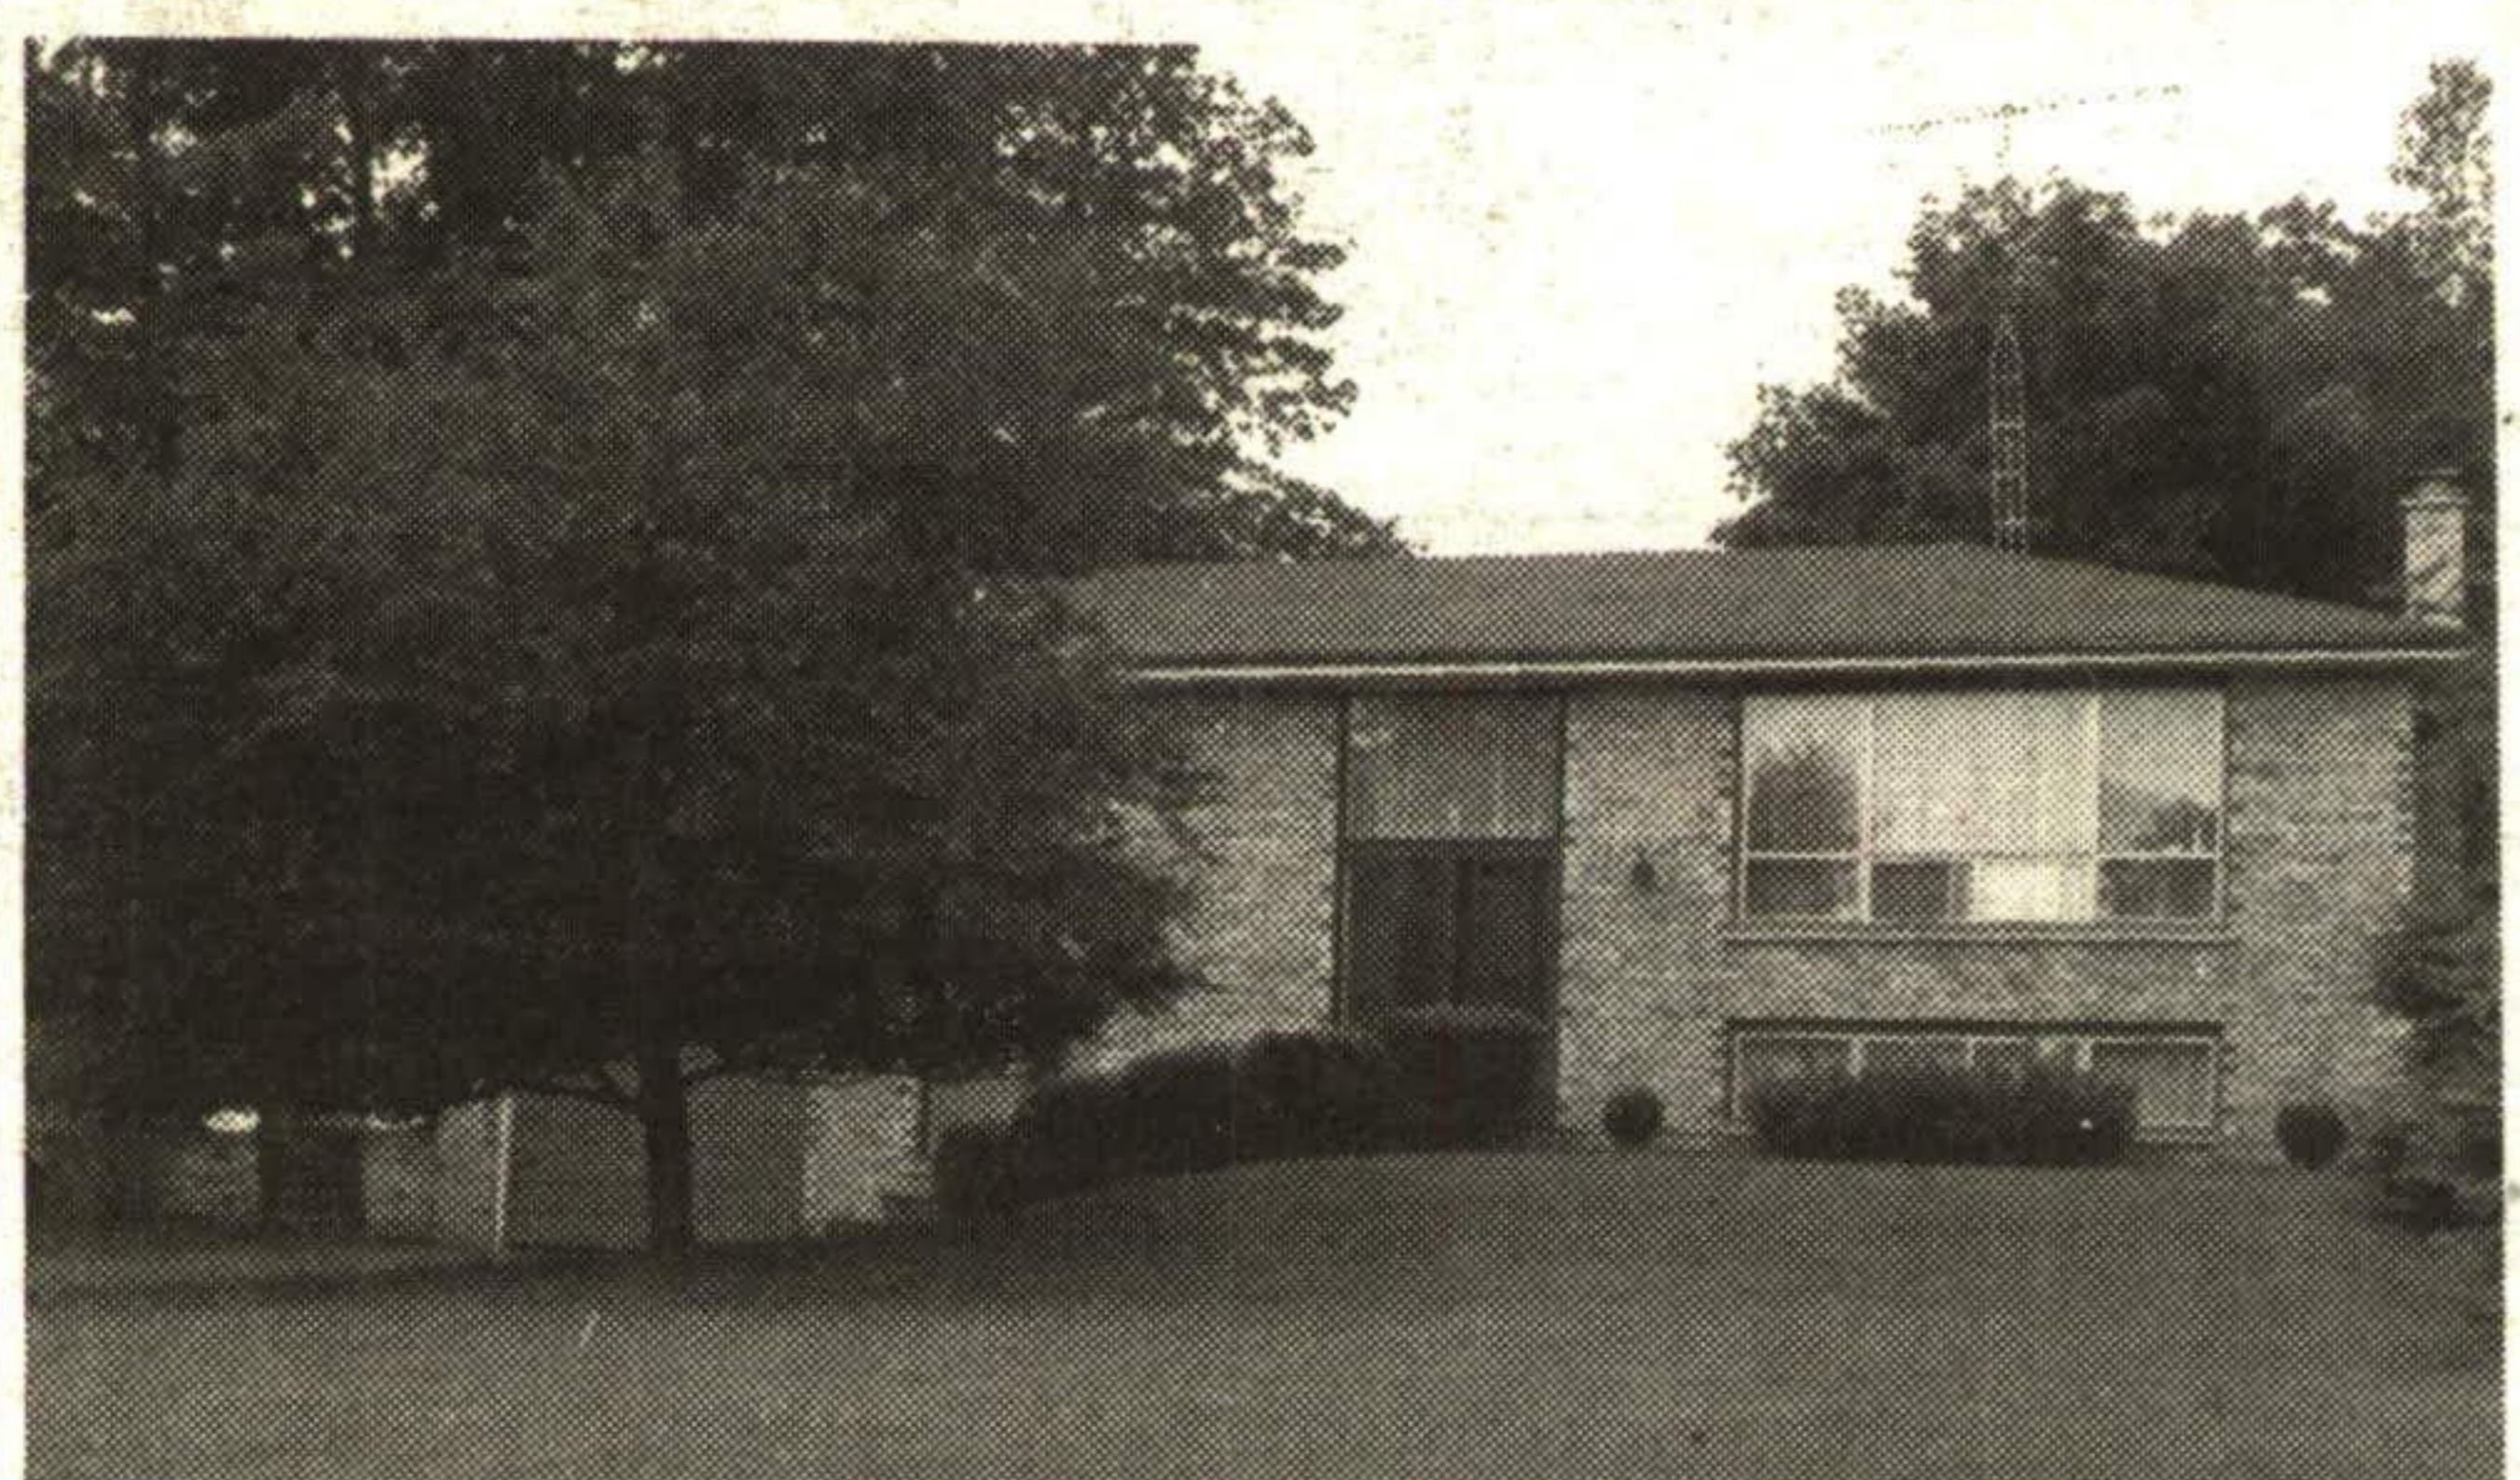

ROYAL LEPAGE

Royal LePage Real Estate Service Ltd.

877-0173

MARY MAAN

SALES REPRESENTATIVE*

NEW

\$299,000
ACTON COUNTRY

Charming colonial style 4 bedroom home on 1 private wooded acre. Tastefully decorated. Excellent for commuters. Call Mary Maan*. 31-87

\$339,000
HALTON HILLS

Well appointed brick and cedar bungalow located on 1.63 acres in an area of custom built homes. Call Mary Maan*. 31-86

\$649,000
HALTON HILLS
Custom built 5700 sq. ft. home with separate Nanny's quarters. Well treed 8.38 acres, 40 minutes to Toronto. Call Mary Maan*. 31-82

\$159,900
GEORGETOWN
First time buyers! Fantastic 3 bedroom bungalow on good size well landscaped lot in established area of town. Call Mary Maan*. 31-79

\$199,000
HALTON HILLS
1/2 acre lot. Many mature trees. 15 minutes to 401. New broadloom, July '93, new roof '90 with 15 year warranty. Great for commuters! Call Mary Maan*. 31-74

NEW

\$183,000
Backsplit in move-in condition - all the work has been done. A true 10+. Don't wait, you could lose this one. Call Mary Maan*. 31-88

Countrywide

All-Pro Realty Inc.

MASTER SALES

Countrywide
Independent Member Broker