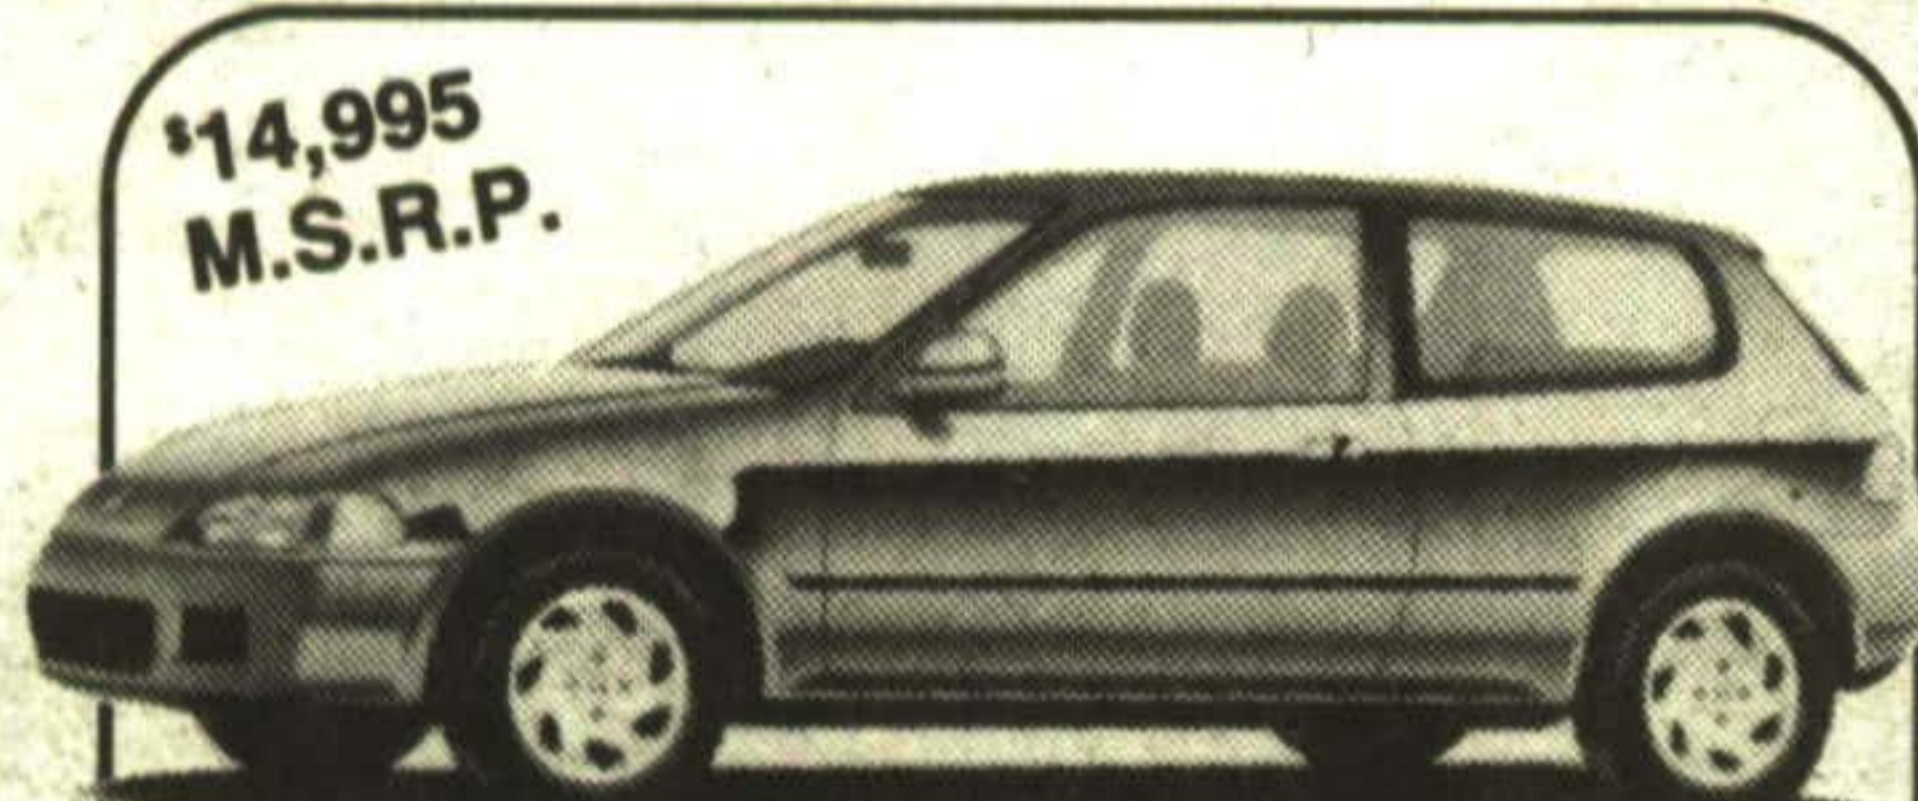

GEORGETOWN HONDA

DECEMBER SPECIALS!

1994 ACCORD EX SEDAN

\$22,495*

No Charge
Power
Sunroof

- 130 h.p.
- Automatic Transmission
- Air Conditioning
- Tilt Steering
- Driver, Passenger Air Bag
- AM/FM Stereo Cassette with 4 Speakers
- Power Antenna
- Power Steering
- Power Brakes
- Tinted Glass
- Floor Mats
- Power Sunroof with Sun Shade

1994 ACCORD EX R SEDAN

\$26,495*

- 145 h.p. Vtech
- Automatic Transmission
- Air Conditioning
- Tilt Steering
- Driver, Passenger Air Bag
- Power Antenna
- Power Steering
- Power Brakes
- Tinted Glass
- Floor Mats
- Power Sunroof with Sun Shade
- 145 h.p. Vtech
- Anti-Lock Brakes
- Rear Stabilizer Bar
- Alloy Wheels
- AM/FM Stereo Cassette with 6 Speakers

'93 CLEARANCE ON ALL REMAINING IN STOCK NEW 1993 MODELS

*13,195
M.S.R.P.

1993 CIVIC DX HATCHBACK
5 Speed, Driver's Side Air Bag

ONLY \$11,488*

*14,995
M.S.R.P.

1993 CIVIC SI HATCHBACK
125 h.p. Power Sun Roof, Driver's Side Air Bag

ONLY \$12,999*

*16,995
M.S.R.P.

1993 CIVIC DEL SOL S
5 Speed, Driver's Side Air Bag

ONLY \$14,999*

*20,695
M.S.R.P.

1993 PRELUDE S
5 Speed, Driver's Side Air Bag

ONLY \$17,488*

*13,195
M.S.R.P.