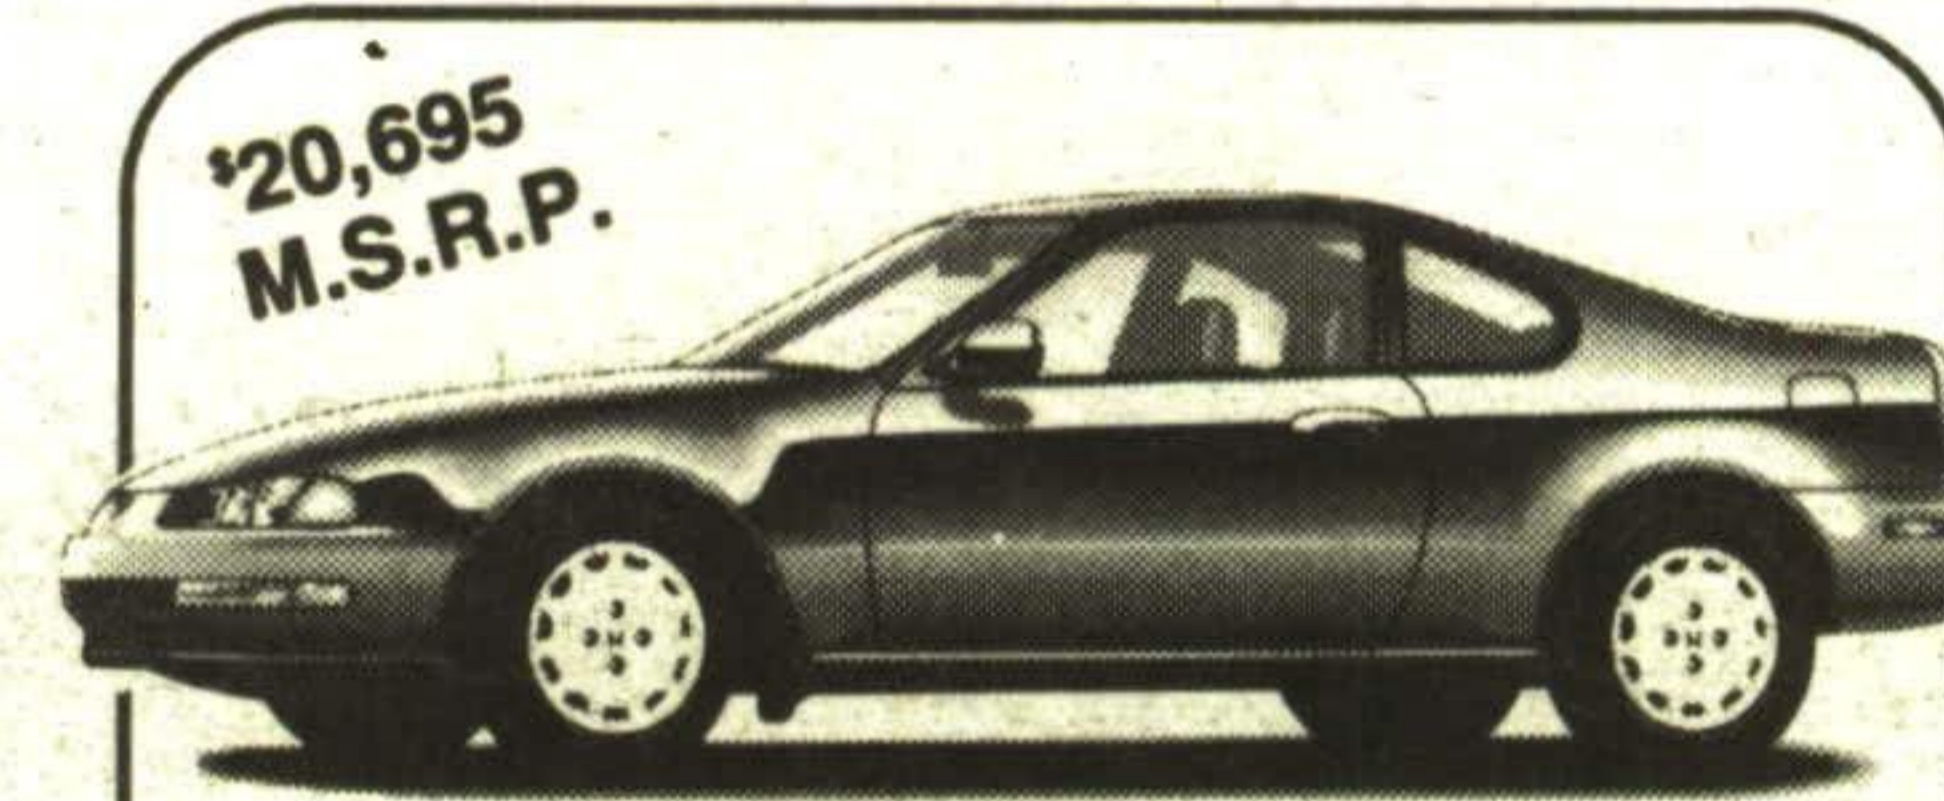

1994 ACCORD EX R SEDAN

\$26,495*

- 145 h.p. Vtech
- Automatic Transmission
- Air Conditioning
- Tilt Steering
- Driver, Passenger Air Bag
- Power Antenna
- Power Steering
- Power Brakes
- Tinted Glass
- Floor Mats
- Power Sunroof with Sun Shade
- 145 h.p. Vtech
- Anti-Lock Brakes
- Rear Stabilizer Bar
- Alloy Wheels
- AM/FM Stereo Cassette with 6 Speakers

'93 CLEARANCE ON ALL REMAINING IN STOCK NEW 1993 MODELS

*13,195
M.S.R.P.

1993 CIVIC DX HATCHBACK
5 Speed, Driver's Side Air Bag

ONLY \$11,488*

*14,995
M.S.R.P.

1993 CIVIC SI HATCHBACK
125 h.p. Power Sun Roof, Driver's Side Air Bag

ONLY \$12,999*

*16,995
M.S.R.P.

1993 CIVIC DEL SOL S
5 Speed, Driver's Side Air Bag

ONLY \$14,999*

*20,695
M.S.R.P.

1993 PRELUDE S
5 Speed, Driver's Side Air Bag

ONLY \$17,488*

*13,195
M.S.R.P.

1993 CIVIC LX SEDAN
5 Speed

ONLY \$11,488*

*15,645
M.S.R.P.

1993 CIVIC EX SEDAN
5 Speed, Driver's Side Air Bag, Power Windows,
Power Door Locks and Much, Much More

ONLY \$13,288*

*24,085
M.S.R.P.

1993 ACCORD EX R SEDAN