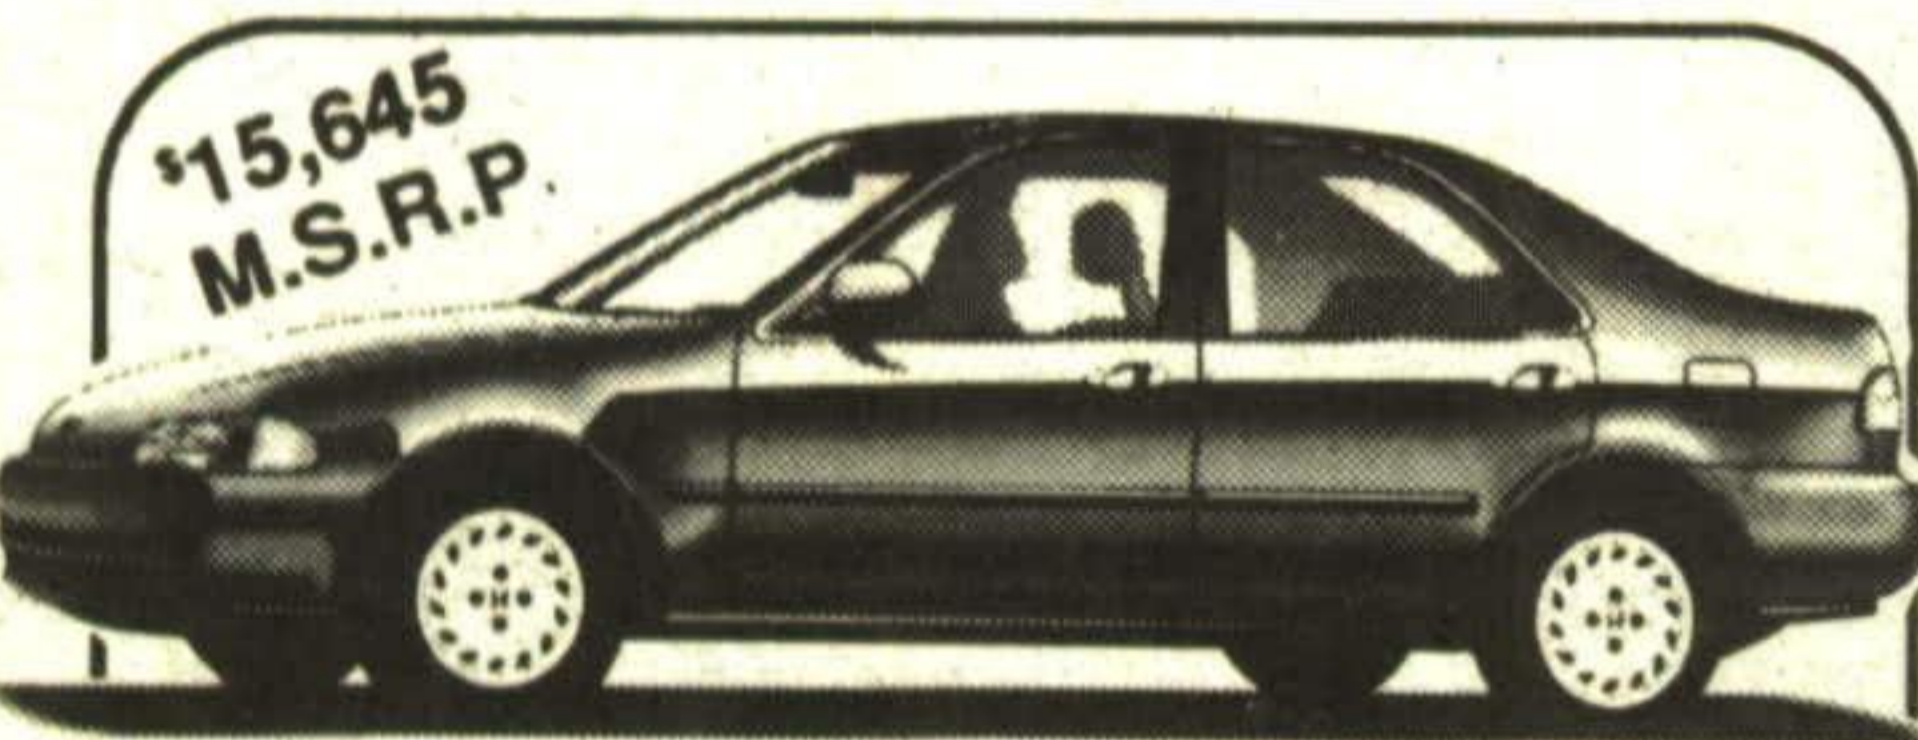

'93 CLEARANCE ON ALL REMAINING IN STOCK NEW 1993 MODELS

*13,195
M.S.R.P.

1993 CIVIC DX HATCHBACK
5 Speed, Driver's Side Air Bag

ONLY \$11,488*

*14,995
M.S.R.P.

1993 CIVIC SI HATCHBACK
125 h.p. Power Sun Roof, Driver's Side Air Bag

ONLY \$12,999*

*16,995
M.S.R.P.

1993 CIVIC DEL SOL S
5 Speed, Driver's Side Air Bag

ONLY \$14,999*

*20,695
M.S.R.P.

1993 PRELUDE S
5 Speed, Driver's Side Air Bag

ONLY \$17,488*

*13,195
M.S.R.P.

1993 CIVIC LX SEDAN
5 Speed

ONLY \$11,488*

*15,645
M.S.R.P.

1993 CIVIC EX SEDAN
5 Speed, Driver's Side Air Bag, Power Windows,
Power Door Locks and Much, Much More

ONLY \$13,288*

*24,085
M.S.R.P.

1993 ACCORD EX R SEDAN