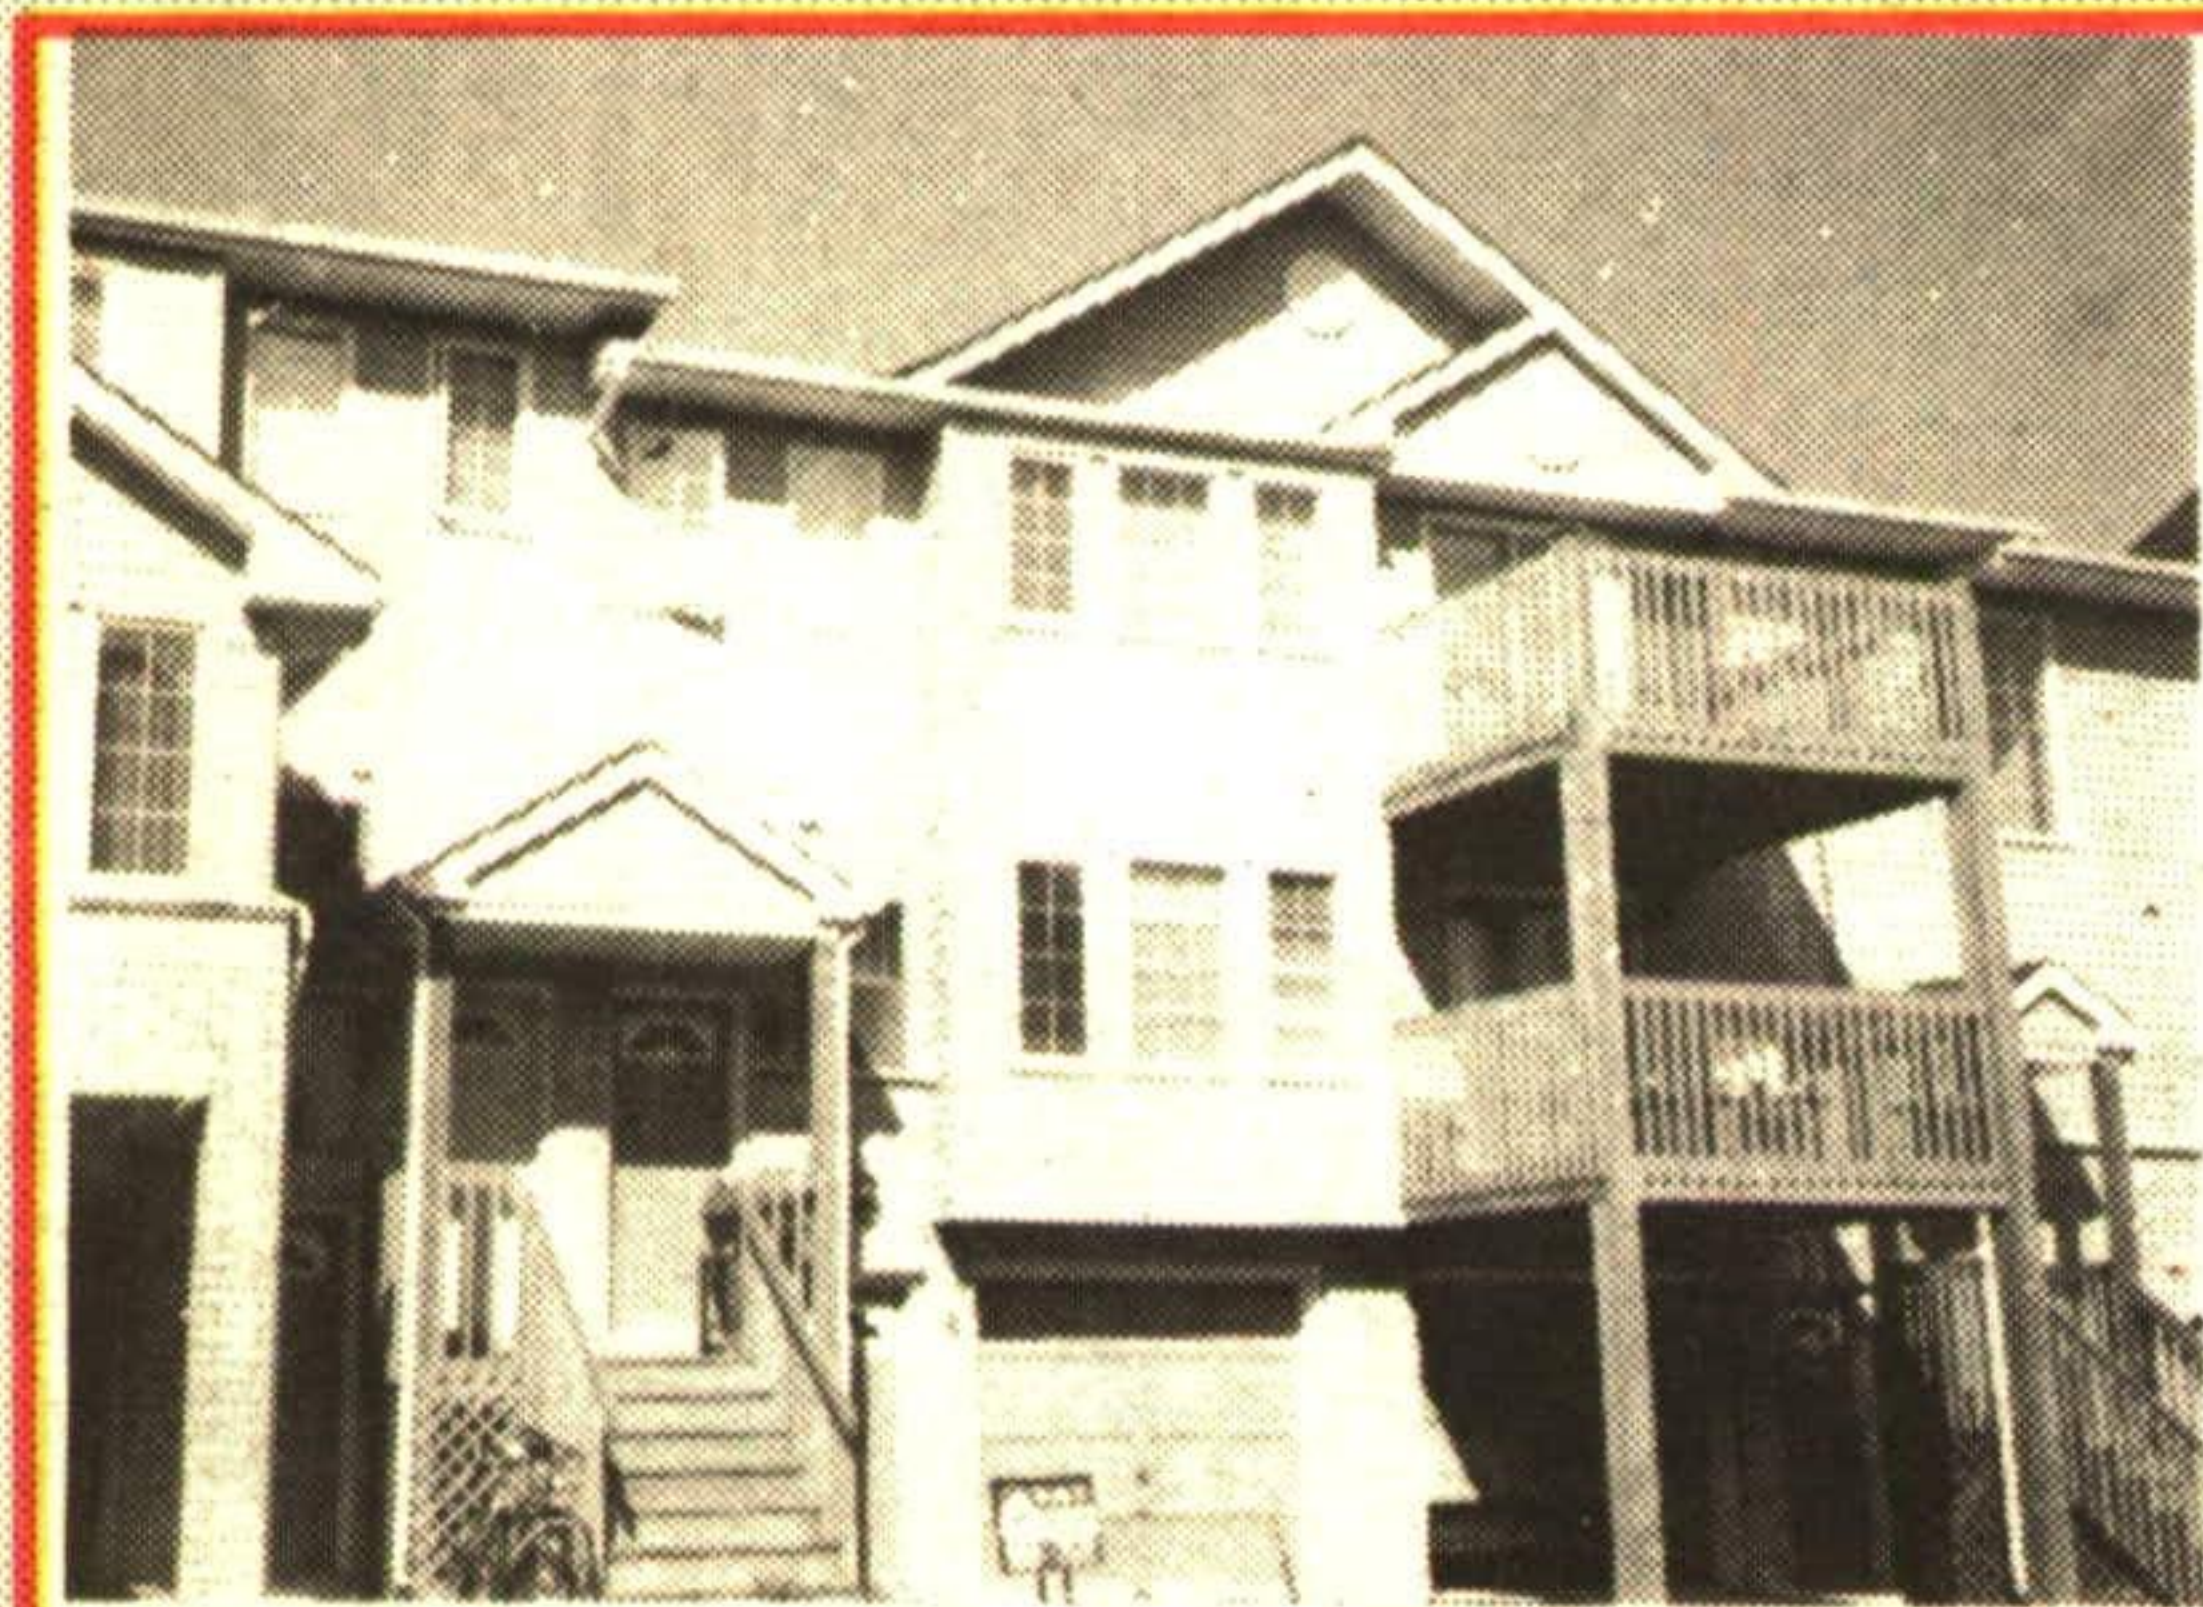

GORGEOUS CONDO
A modified Chartwell, 1220 sq. ft., 3 bedrooms. Vendor presently uses 1 bedroom as a family rm. Ground level. Great for groceries and young kids. Garage and driveway also an added touch.
$129,900. As first time buyers you may qualify for 5% down.
RM239-93
Donna Rae*
877-5211