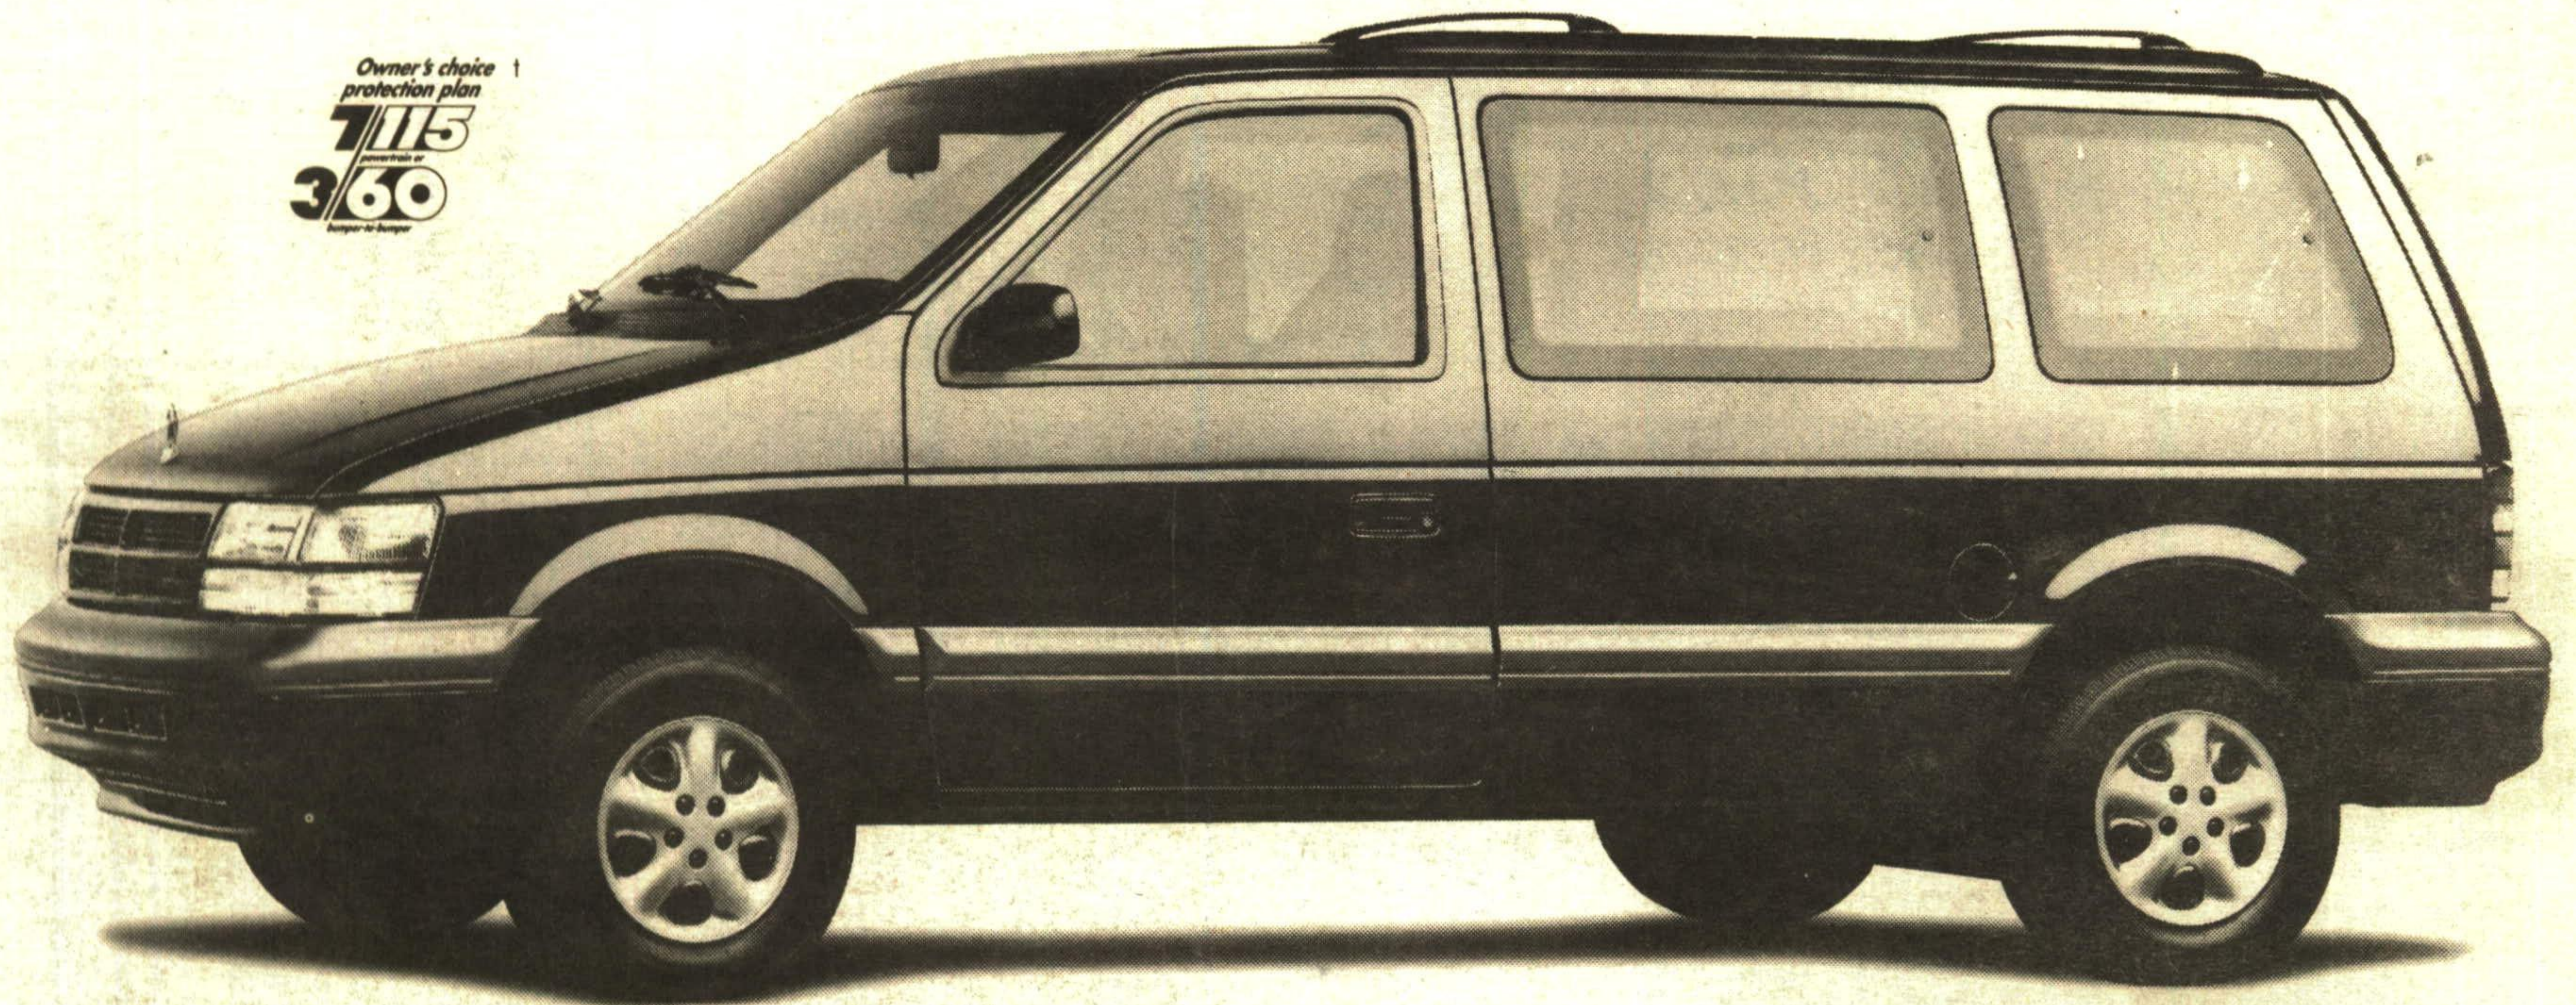

CANADA'S FIRST CHOICE PUTS SAFETY FIRST IN 1994.

MORE REASONS TO GO WITH THE LEADER!

NEW Standard driver & passenger air bags

NEW Side door, steel impact beams for added protection

PLUS NEW Redesigned interior & exterior

1994 DODGE CARAVAN/PLYMOUTH VOYAGER 24T PKG.

No other minivan offers more features, higher resale value and now standard driver and front passenger air bags. No wonder MagicWagon outsells Ford and GM combined.

New! Standard front dual airbags

New! Side door, steel impact beams for added protection

New! Redesigned interior & exterior

Air conditioning

Automatic transmission

3.0 litre V6 engine

Front wheel drive

Roof rack

7 passenger seating

Electronic AM/FM stereo

Power liftgate release

Our '93's sold so well we're introducing our '94's early!

\$17,888^{††}

Includes Special Introductory \$1000 Factory Rebate

†Some restrictions apply. See dealer for details. †† Dodge Caravan/Plymouth Voyager 24T price includes \$1,000 factory rebate assigned to dealer in lieu of finance offer. Price excludes freight \$695, license, insurance and taxes. Rebate includes GST. Dealer may sell for less. Limited time offer. Dealer order may be necessary. See dealer for details.